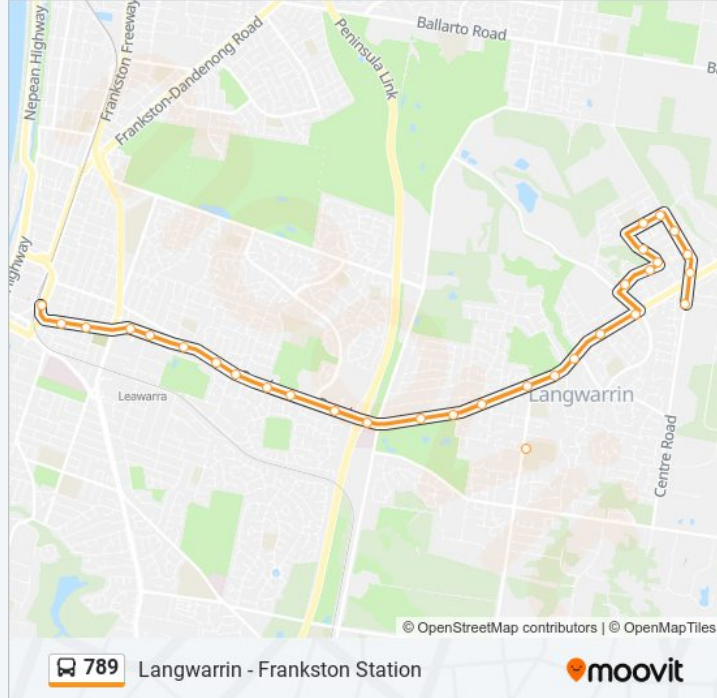

789 bus Info

Direction: Frankston Station

Stops: 31

Trip Duration: 27 min

Line Summary:

(Langwarrin)

Dame Elisabeth Murdoch Arboretum/Cranbourne-Frankston Rd (Langwarrin)

Peninsula Private Hospital/Cranbourne-Frankston Rd (Langwarrin)

Karingal Hub Sc/Cranbourne Rd (Frankston)

Parkview Dr/Cranbourne Rd (Frankston)

Wattle Tree Lane/Cranbourne Rd (Frankston)

Lee St/Cranbourne Rd (Frankston)

Frankston Rsl/Cranbourne Rd (Frankston)

Craig St/Cranbourne Rd (Frankston)

Deane St/Cranbourne Rd (Frankston)

Frankston Power Centre Sc/Cranbourne Rd (Frankston)

Lawrey St/Cranbourne Rd (Frankston)

Melvin St/Cranbourne Rd (Frankston)

Frankston Station/Fletcher Rd (Frankston)

Direction: Langwarrin

789 bus Info

Direction: Langwarrin

Stops: 30

Trip Duration: 28 min

Line Summary:

Dame Elisabeth Murdoch Arboretum/Cranbourne-Frankston Rd (Langwarrin)

Veronica St/Cranbourne-Frankston Rd (Langwarrin)

Long St/Cranbourne-Frankston Rd (Langwarrin)