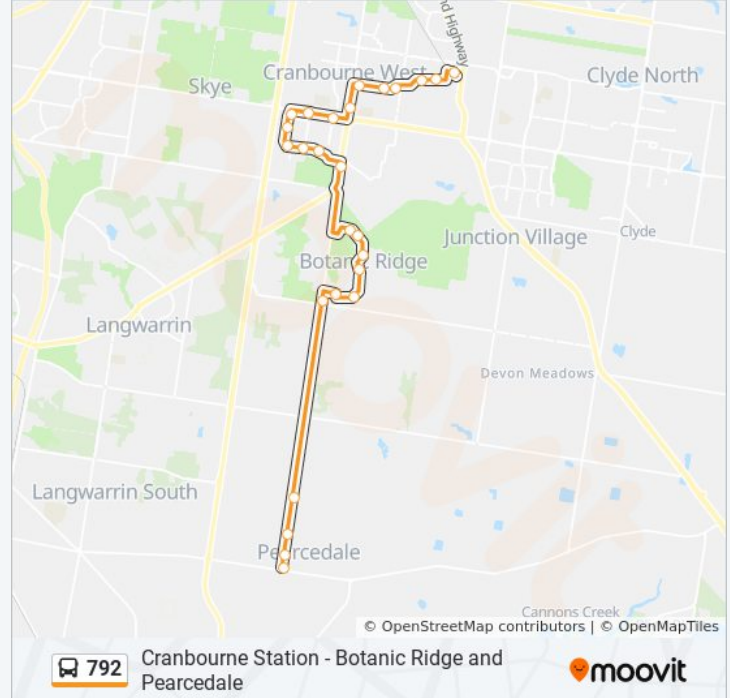

Use the Moovit App to find the closest 792 bus station near you and find out when is the next 792 bus arriving.

Direction: Botanic Ridge And Pearcedale

26 stops

[VIEW LINE SCHEDULE](#)

- Cranbourne Station/Station St (Cranbourne)
- Duff St Reserve/Duff St (Cranbourne)
- J & P Cam Reserve/Duff St (Cranbourne)
- Sandhurst Centre/Duff St (Cranbourne West)
- Raisell Rd/Duff St (Cranbourne West)
- Willora Cres/Duff St (Cranbourne West)
- Navarre Dr/Evans Rd (Cranbourne West)
- Hayton Park Bvd/Hall Rd (Cranbourne West)
- Bradman Dr/Hall Rd (Cranbourne West)
- Hall Rd/Atlas Dr (Cranbourne West)
- Olympus Cres/Atlas Dr (Cranbourne West)
- Quist Pde/Everlasting Bvd (Cranbourne West)
- Barton Ps/Everlasting Bvd (Cranbourne West)
- Merritt Ave/Everlasting Bvd (Cranbourne West)
- Brookland Greens Bvd/Cranbourne-Frankston Rd (Cranbourne)
- Settlers Run Golf & Country Club/Settlers Run (Botanic Ridge)
- Waterhouse Way/Settlers Run (Botanic Ridge)
- Holloway Cct/Settlers Run (Botanic Ridge)
- Otway Rise/Settlers Run (Botanic Ridge)
- Adriana Cct/Station Creek Way (Botanic Ridge)

792 bus Info

Direction: Botanic Ridge And Pearcedale

Stops: 26

Trip Duration: 34 min

Line Summary:

Botanic Ridge Bvd/Station Creek Way (Botanic Ridge)

Browns Rd/Pearcedale Rd (Botanic Ridge)

Robinsons Rd/Pearcedale Rd (Pearcedale)

Victoria Rd/Pearcedale Rd (Pearcedale)

Evans St/Pearcedale Rd (Pearcedale)

Baxter-Tooradin Rd/Pearcedale Rd (Pearcedale)

Direction: Cranbourne Station

25 stops

[VIEW LINE SCHEDULE](#)

Baxter-Tooradin Rd/Pearcedale Rd (Pearcedale)

792 bus Info

Direction: Cranbourne Station

Stops: 25

Trip Duration: 32 min

Line Summary:

Navarre Dr/Evans Rd (Cranbourne West)

Jacinta Dr/Duff St (Cranbourne West)

Raisell Rd/Duff St (Cranbourne West)