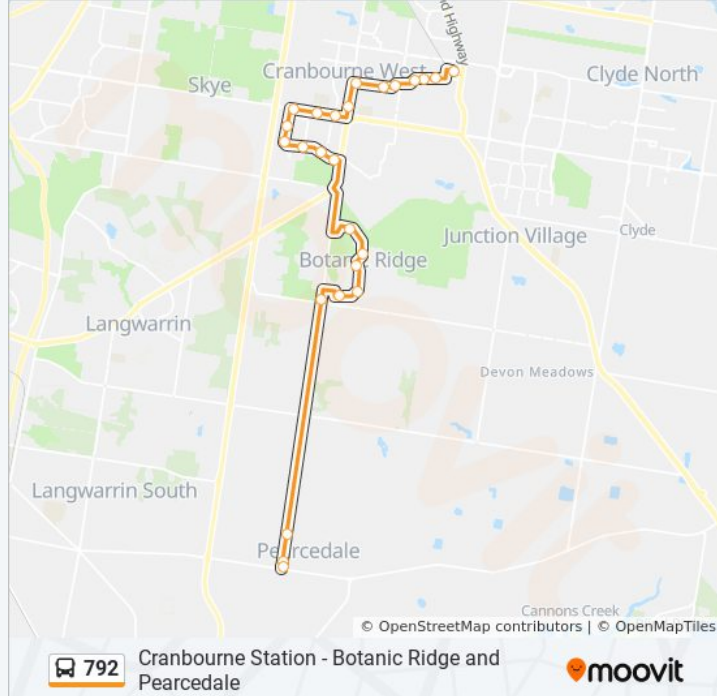

792 bus Info

Direction: Botanic Ridge And Pearcedale

Stops: 26

Trip Duration: 34 min

Line Summary:

Botanic Ridge Bvd/Station Creek Way (Botanic Ridge)

Browns Rd/Pearcedale Rd (Botanic Ridge)

Robinsons Rd/Pearcedale Rd (Pearcedale)

Victoria Rd/Pearcedale Rd (Pearcedale)

Evans St/Pearcedale Rd (Pearcedale)

Baxter-Tooradin Rd/Pearcedale Rd (Pearcedale)

Direction: Cranbourne Station

25 stops

[VIEW LINE SCHEDULE](#)

Baxter-Tooradin Rd/Pearcedale Rd (Pearcedale)

792 bus Info

Direction: Cranbourne Station

Stops: 25

Trip Duration: 32 min

Line Summary:

Navarre Dr/Evans Rd (Cranbourne West)

Jacinta Dr/Duff St (Cranbourne West)

Raisell Rd/Duff St (Cranbourne West)

Sandhurst Centre/Duff St (Cranbourne West)

Chomley St/Duff St (Cranbourne)

J & P Cam Reserve/Duff St (Cranbourne)

Duff St Reserve/Duff St (Cranbourne)

Cranbourne Station/Station St (Cranbourne)

792 bus time schedules and route maps are available in an offline PDF at moovitapp.com. Use the [Moovit App](#) to see live bus times, train schedule or subway schedule, and step-by-step directions for all public transit in Melbourne.