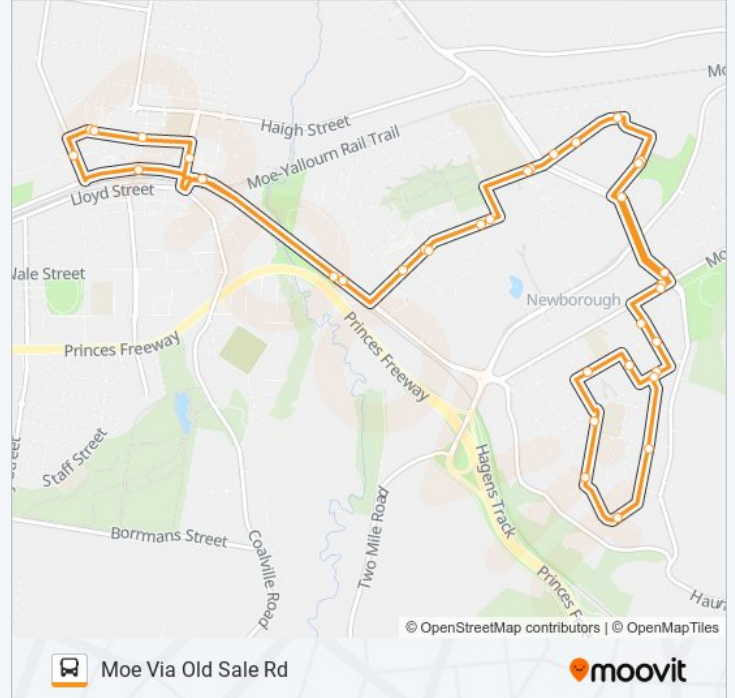

Direction: Moe

35 stops

[VIEW LINE SCHEDULE](#)

- Moe Bus Interchange/Albert St (Moe)
- Moe Town Hall/Albert St (Moe)
- Briggs St/Anzac St (Moe)
- Holy Trinity Church/Narracan Dr (Moe)
- Dinwoodie Dr/Narracan Dr (Newborough)
- Colli Dr/Ollerton Ave (Newborough)
- Latrobe Valley Ret Village/Ollerton Ave (Newborough)
- Furnell St/Ollerton Ave (Newborough)
- Banksia Village/Newark Ave (Newborough)
- Stearman St/Newark Ave (Newborough)
- Trent St/Newark Ave (Newborough)
- John Field Reserve/Southwell Ave (Newborough)
- Latrobe Leisure/Old Sale Rd (Newborough)
- Monash Rd/Old Sale Rd (Newborough)
- Torres St/Monash Rd (Newborough)
- William St/Leith St (Newborough)
- Leith St/Murray Rd (Newborough)
- Tovell St/Cross St (Newborough)
- Shanahan Pde/Cross St (Newborough)
- Shanahan Pde/Durham Rd (Newborough)
- Newborough Ps/Durham Rd (Newborough)

14 bus Info

Direction: Moe

Stops: 35

Trip Duration: 27 min

Line Summary:

Rutherglen Rd/Balfour St (Newborough)

Balfour St/Law St (Newborough)

Leith St/Murray Rd (Newborough)

Monash Rd/Leith St (Newborough)

Torres St/Monash Rd (Newborough)

John Field Reserve/Southwell Ave (Newborough)

Tuxford St/Newark Ave (Newborough)

Banksia Village/Newark Ave (Newborough)

Valley Ct/Ollerton Ave (Newborough)

Latrobe Valley Ret Village/Ollerton Ave
(Newborough)

Dinwoodie Dr/Narracan Dr (Newborough)

Moe Station/George St (Moe)

Moe Racecourse/Saviges Rd (Moe)

Moe Bus Interchange/Albert St (Moe)

14 bus time schedules and route maps are available in an offline PDF at moovitapp.com. Use the [Moovit App](#) to see live bus times, train schedule or subway schedule, and step-by-step directions for all public transit in Melbourne.