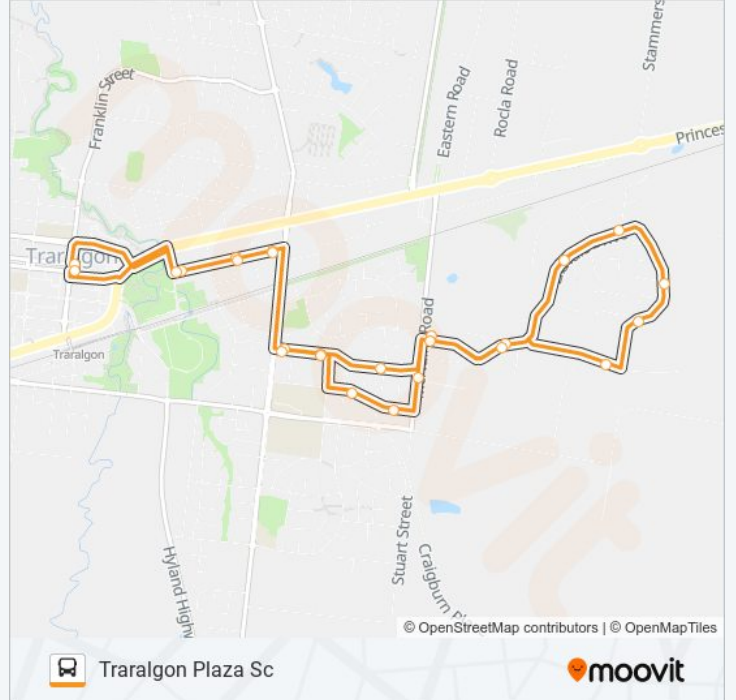

### Direction: Traralgon Plaza Sc

25 stops

[VIEW LINE SCHEDULE](#)

- Traralgon Plaza Sc/Franklin St (Traralgon)
- Parkside Ret Village/Gwalia St (North Side) (Traralgon)
- Yallabee Ret Village/Gwalia St (North Side) (Traralgon)
- Traralgon Bowls Club/Gwalia St (Traralgon)
- Liddiard Rd/Newman Cres (North Side) (Traralgon)
- Riley St/Newman Cres (Traralgon)
- Lyndon Cres/Newman Cres (Traralgon)
- Mcnairn Rd/Ellavale Dr (Traralgon)
- Milburn Ct/Ellavale Dr (Traralgon)
- Casuarina Ct/Ellavale Dr (Traralgon)
- Woodhall Ct/Ellavale Dr (Traralgon)
- Kangaroo Grass Rise/Ellavale Dr (Traralgon)
- Clover Ct/Ellavale Dr (Traralgon)
- Ellavale Dr/Laurina Dr (Traralgon)
- Nicholas Ct/Ellavale Dr (Traralgon)
- Mcnairn Rd/Ellavale Dr (Traralgon)
- Newman Cres/Mcnairn Rd (Traralgon)
- Brereton St/Allen Cres (Traralgon)
- Hyland St/Allen Cres (Traralgon)
- Riley St/Newman Cres (Traralgon)

### 44 bus Info

**Direction:** Traralgon Plaza Sc

**Stops:** 25

**Trip Duration:** 21 min

**Line Summary:**

Liddiard Rd/Newman Cres (South Side)  
(Traralgon)

Traralgon Bowls Club/Gwalia St (Traralgon)

Yallambee Ret Village/Gwalia St (South Side)  
(Traralgon)

Parkside Ret Village/Gwalia St (South Side)  
(Traralgon)

Traralgon Plaza Sc/Franklin St (Traralgon)

44 bus time schedules and route maps are available in an offline PDF at [moovitapp.com](https://moovitapp.com). Use the [Moovit App](#) to see live bus times, train schedule or subway schedule, and step-by-step directions for all public transit in Melbourne.