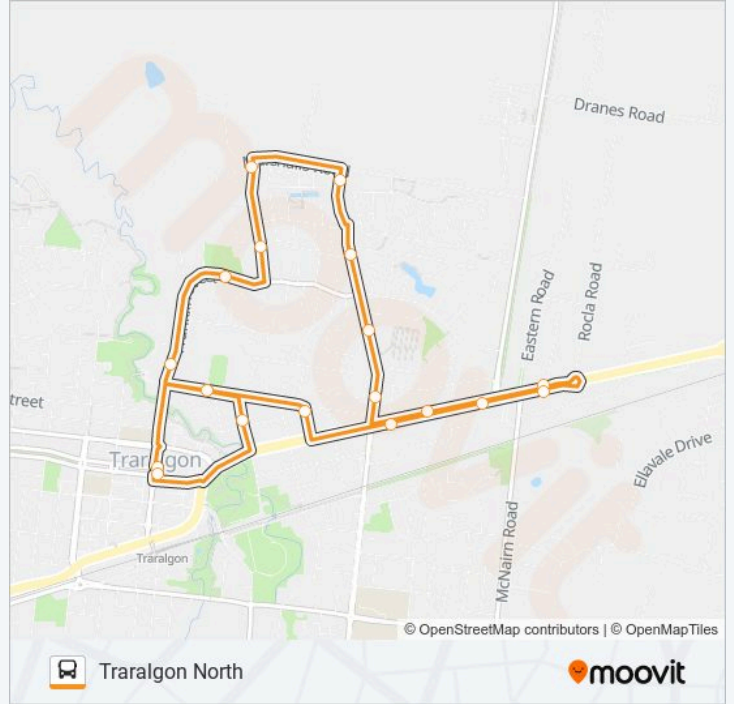

45

Traralgon North

Get The App

The 45 bus line Traralgon North has one route. For regular weekdays, their operation hours are:

(1) Traralgon North: 07:00 - 21:00

Use the Moovit App to find the closest 45 bus station near you and find out when is the next 45 bus arriving.

Direction: Traralgon North

19 stops

[VIEW LINE SCHEDULE](#)

- Traralgon Plaza Sc/Franklin St (Traralgon)
- George St/Peterkin St (Traralgon)
- Harold Preston Reserve/Davidson St (Traralgon)
- Traralgon Tennis Centre/Franklin St (Traralgon)
- Explorers Park/Franklin St (Traralgon)
- Rothbury Pl/Greenfield Dr (Traralgon)
- Marshalls Rd/Greenfield Dr (Traralgon)
- Bupa Aged Care/Park Lane (Traralgon)
- Mayfair Ct/Park Lane (Traralgon)
- Smith St/Park Lane (Traralgon)
- Mcmahon St/Park Lane (Traralgon)
- Traralgon Vet Centre/Princes Hwy (Traralgon)
- Eastern Rd/Princes Hwy (Traralgon)
- Mcnairn Rd/Princes Hwy (Traralgon)
- Head St/Princes Hwy (Traralgon)
- Liddiard Rd/Princes Hwy (Traralgon)
- Davidson St/John St (Traralgon)
- Harold Preston Reserve/Davidson St (Traralgon)
- Traralgon Plaza Sc/Franklin St (Traralgon)

45 bus Time Schedule

Traralgon North Route Timetable:

Sunday	09:00 - 17:00
Monday	07:00 - 21:00
Tuesday	07:00 - 21:00
Wednesday	07:00 - 21:00
Thursday	07:00 - 21:00
Friday	07:00 - 21:00
Saturday	08:00 - 18:00

45 bus Info

Direction: Traralgon North

Stops: 19

Trip Duration: 22 min

Line Summary:

45 bus time schedules and route maps are available in an offline PDF at moovitapp.com. Use the Moovit App to see live bus times, train schedule or subway schedule, and step-by-step directions for all public transit in Melbourne.