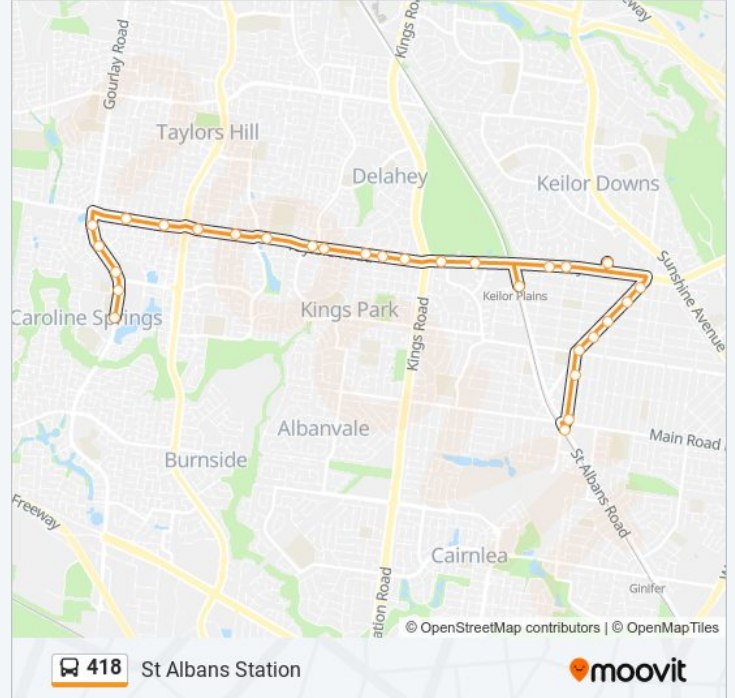

418 bus Info

Direction: Caroline Springs

Stops: 30

Trip Duration: 28 min

Line Summary:

Jacaranda Dr/Taylors Rd (Taylors Hill)

The Entrance/Taylors Rd (Caroline Springs)

St Vincents Way/Taylors Rd (Caroline Springs)

Rex St/Taylors Rd (Delahey)

Delahey Village Shopping Centre/Taylors Rd (Delahey)

Atheldene Dr/Taylors Rd (Delahey)

418 bus Time Schedule

St Albans Station Route Timetable:

Sunday	08:10 - 20:22
Monday	05:41 - 20:30
Tuesday	05:41 - 20:30
Wednesday	05:41 - 20:30
Thursday	05:41 - 20:30
Friday	05:41 - 20:30
Saturday	07:29 - 20:13

418 bus Info

Direction: St Albans Station

Stops: 29

Trip Duration: 32 min

Line Summary:

Fulwood Ct/Taylor's Rd (Delahey)

Keilor Plains Station/East Esplanade (St Albans)

Carbine Way/Taylor's Rd (Keilor Downs)

Biggs St/Arthur St (St Albans)

Craigielea Ave/Alfrieda St (St Albans)

Main Road East/Alfrieda St (St Albans)

St Albans Station/St Albans Rd (St Albans)

418 bus time schedules and route maps are available in an offline PDF at moovitapp.com. Use the [Moovit App](#) to see live bus times, train schedule or subway schedule, and step-by-step directions for all public transit in Melbourne.