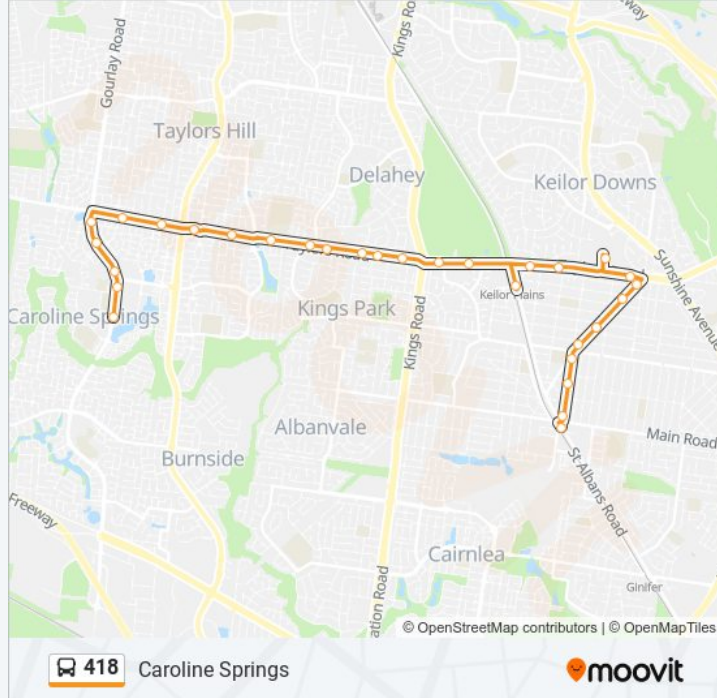

Jacaranda Dr/Taylors Rd (Taylors Hill)

The Entrance/Taylors Rd (Caroline Springs)

St Vincents Way/Taylors Rd (Caroline Springs)

Taylors Rd/Caroline Springs Bvd (Caroline Springs)

The Avenue/Caroline Springs Bvd (Caroline Springs)

Commercial Rd/Caroline Springs Bvd (Caroline Springs)

College St/Caroline Springs Bvd (Caroline Springs)

Caroline Springs Library/Caroline Springs Bvd (Caroline Springs)

Direction: St Albans Station

29 stops

[VIEW LINE SCHEDULE](#)

Caroline Springs Library/Caroline Springs Bvd (Caroline Springs)

College St/Caroline Springs Bvd (Caroline Springs)

Commercial Rd/Caroline Springs Bvd (Caroline Springs)

The Avenue/Caroline Springs Bvd (Caroline Springs)

Taylors Rd/Caroline Springs Bvd (Caroline Springs)

St Vincents Way/Taylors Rd (Taylors Hill)

The Entrance/Taylors Rd (Taylors Hill)

Jacaranda Dr/Taylors Rd (Taylors Hill)

Tarago Tce/Taylors Rd (Taylors Hill)

Gilson College/Taylors Rd (Taylors Hill)

Copperfield Dr/Taylors Rd (Delahey)

Patonga Dr/Taylors Rd (Delahey)

Longfellow Dr/Taylors Rd (Delahey)

Rex St/Taylors Rd (Delahey)

Delahey Village Shopping Centre/Taylors Rd (Delahey)

Atheldene Dr/Taylors Rd (Delahey)

418 bus Time Schedule

St Albans Station Route Timetable:

Sunday	08:10 - 20:22
Monday	05:41 - 20:30
Tuesday	05:41 - 20:30
Wednesday	05:41 - 20:30
Thursday	05:41 - 20:30
Friday	05:41 - 20:30
Saturday	07:29 - 20:13

418 bus Info

Direction: St Albans Station

Stops: 29

Trip Duration: 32 min

Line Summary: