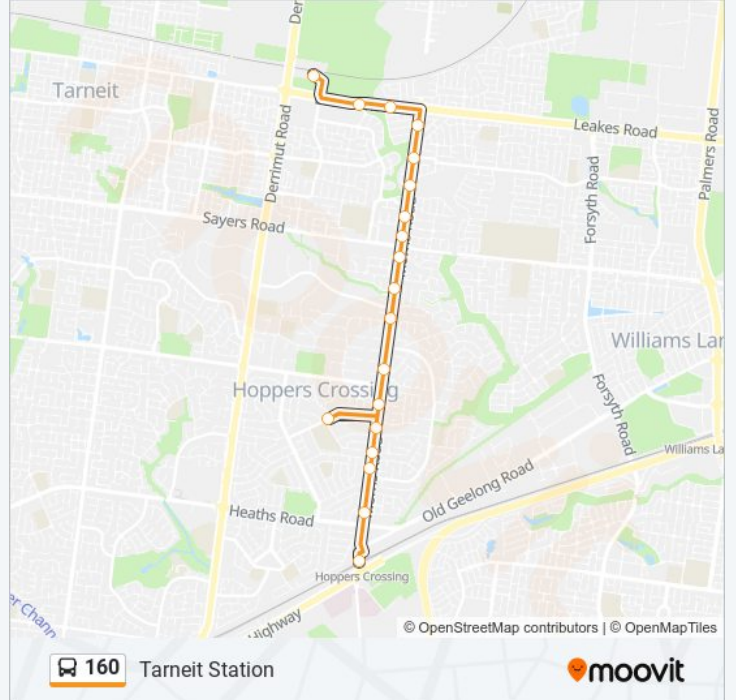

160 bus time schedules and route maps are available in an offline PDF at moovitapp.com. Use the [Moovit App](#) to see live bus times, train schedule or subway schedule, and step-by-step directions for all public transit in Melbourne.

[About Moovit](#) • [MaaS Solutions](#) • [Supported Countries](#) • [Mooviter Community](#)

© 2024 Moovit - All Rights Reserved

Check Live Arrival Times