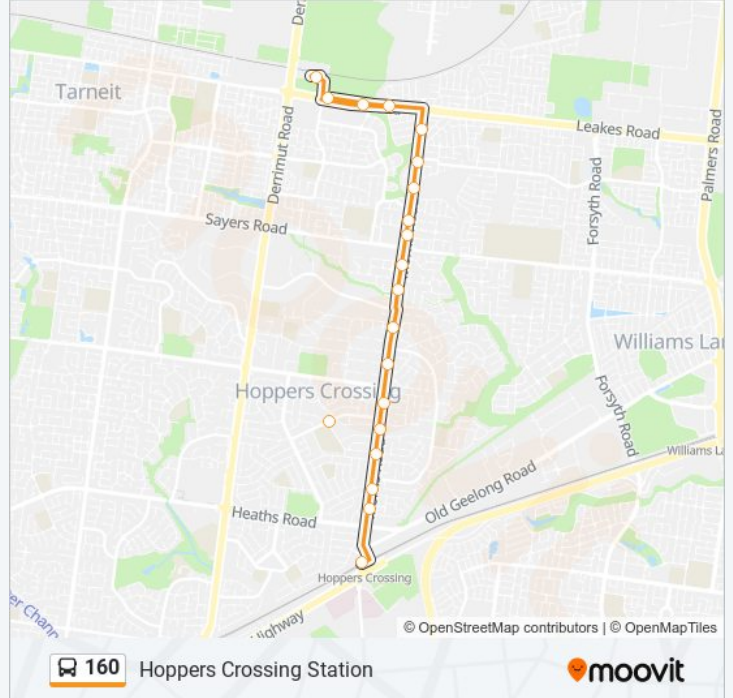

## Hoppers Crossing Station

Get The App

The 160 bus line (Hoppers Crossing Station) has 2 routes. For regular weekdays, their operation hours are:

(1) Hoppers Crossing Station: 05:19 - 21:59 (2) Tarneit Station: 05:38 - 21:21

### Direction: Hoppers Crossing Station

19 stops

[VIEW LINE SCHEDULE](#)

- Tarneit Station (Tarneit)
- Sunset Views Bvd/Leakes Rd (Truganina)
- Kulin Dr/Leakes Rd (Tarneit)
- Montmarte Dr/Leakes Rd (Tarneit)
- Carisbrook Cct/Morris Rd (Truganina)
- Bellevue Dr/Morris Rd (Truganina)
- Andrew Rd/Morris Rd (Truganina)
- Royal Oaks Dr/Morris Rd (Tarneit)
- Wyndham Village Shopping Centre/Morris Rd (Tarneit)
- Alexandra Ave/Morris Rd (Hoppers Crossing)
- Albert Pl/Morris Rd (Hoppers Crossing)
- Evrah Dr/Morris Rd (Hoppers Crossing)
- Lydhurst Ct/Morris Rd (Hoppers Crossing)
- 206 Morris Rd (Hoppers Crossing)
- Roberts Ave/Morris Rd (Hoppers Crossing)
- Spring Dr/Morris Rd (Hoppers Crossing)
- Gambier Ct/Morris Rd (Hoppers Crossing)
- Franklin Bvd/Morris Rd (Hoppers Crossing)
- Hoppers Crossing Station/Old Geelong Rd (Hoppers Crossing)

### 160 bus Info

**Direction:** Hoppers Crossing Station

**Stops:** 19

**Trip Duration:** 16 min

**Line Summary:**

### Direction: Tarneit Station

18 stops

[VIEW LINE SCHEDULE](#)

- Hoppers Crossing Station/Old Geelong Rd (Hoppers Crossing)
- Swift St/Morris Rd (Hoppers Crossing)
- Bellbridge Dr/Morris Rd (Hoppers Crossing)
- Spring Dr/Morris Rd (Hoppers Crossing)
- Roberts Ave/Morris Rd (Hoppers Crossing)
- Hogans Rd/Morris Rd (Hoppers Crossing)
- Lydhurst Ct/Morris Rd (Hoppers Crossing)
- Evrah Dr/Morris Rd (Hoppers Crossing)
- Albert Pl/Morris Rd (Hoppers Crossing)
- Alexandra Ave/Morris Rd (Hoppers Crossing)
- Wyndham Village Shopping Centre/Morris Rd (Tarneit)
- Royal Oaks Dr/Morris Rd (Tarneit)
- Andrew Rd/Morris Rd (Truganina)
- Bellevue Dr/Morris Rd (Truganina)
- Carisbrook Cct/Morris Rd (Truganina)
- Montmarte Dr/Leakes Rd (Tarneit)
- Kulin Dr/Leakes Rd (Tarneit)