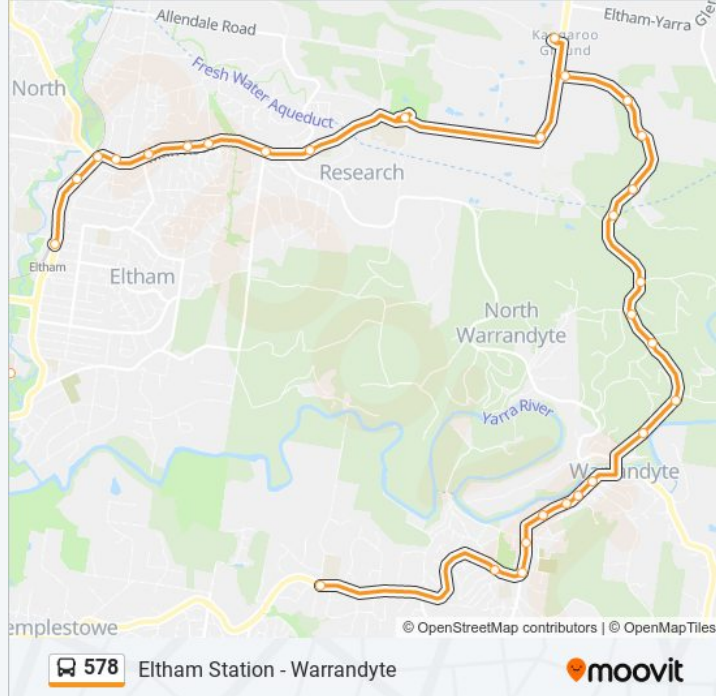

Eltham Station/Main Rd (Eltham)

Direction: Warrandyte

30 stops

[VIEW LINE SCHEDULE](#)

Eltham Station/Main Rd (Eltham)

Railway Rd/Main Rd (Eltham)

Wattletree Rd/Main Rd (Eltham)

Coleman Cres/Main Rd (Eltham)

578 bus Info

Direction: Warrandyte

Stops: 30

Trip Duration: 24 min

Line Summary:

Ground)

Kangaroo Ground Ps/Graham Rd (Kangaroo Ground)

Eltham-Yarra Glen Rd/Kangaroo Ground-Warrandyte Rd (Kangaroo Ground)

22 Kangaroo Ground-Warrandyte Rd (North Warrandyte)

Webb St/Yarra St (Warrandyte)

Whipstick Gully Rd/Yarra St (Warrandyte)

Anderson St/Yarra St (Warrandyte)

Warrandyte Community Church/Yarra St (Warrandyte)

Trezeise St/Yarra St (Warrandyte)

Harris Gully Rd/Heidelberg-Warrandyte Rd (Warrandyte)

Melbourne Hill Rd/Heidelberg-Warrandyte Rd (Warrandyte)

Warrandyte High School/Heidelberg-Warrandyte Rd (Warrandyte)