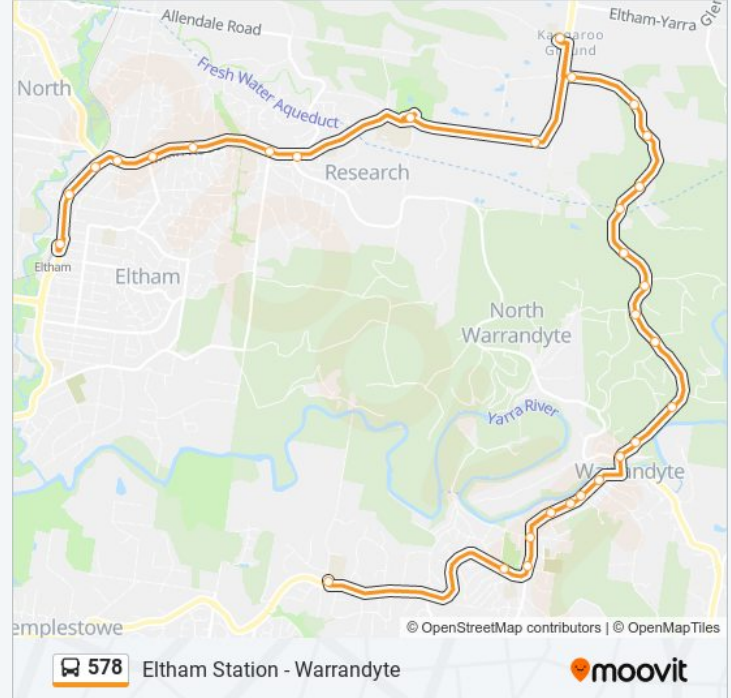

578 bus Info

Direction: Eltham Station

Stops: 31

Trip Duration: 24 min

Line Summary:

Yeomans Rd/Kangaroo Ground-Warrandyte Rd (Kangaroo Ground)

355 Kangaroo Ground-Warrandyte Rd (Kangaroo Ground)

395 Kangaroo Ground-Warrandyte Rd (Kangaroo Ground)

Post Office/Main Rd (Research)

Research Park/Main Rd (Research)

Bayfield Dr/Main Rd (Eltham)

Beard St/Main Rd (Eltham)

Coleman Cres/Main Rd (Eltham)

Park West Rd/Main Rd (Eltham)

Streamline Swim School/Main Rd (Eltham)

Eltham Station/Main Rd (Eltham)

Direction: Warrandyte

30 stops

[VIEW LINE SCHEDULE](#)

Eltham Station/Main Rd (Eltham)

Railway Rd/Main Rd (Eltham)

Wattletree Rd/Main Rd (Eltham)

Coleman Cres/Main Rd (Eltham)

578 bus Info

Direction: Warrandyte

Stops: 30

Trip Duration: 24 min

Line Summary:

Ground)

Kangaroo Ground Ps/Graham Rd (Kangaroo Ground)

Eltham-Yarra Glen Rd/Kangaroo Ground-Warrandyte Rd (Kangaroo Ground)