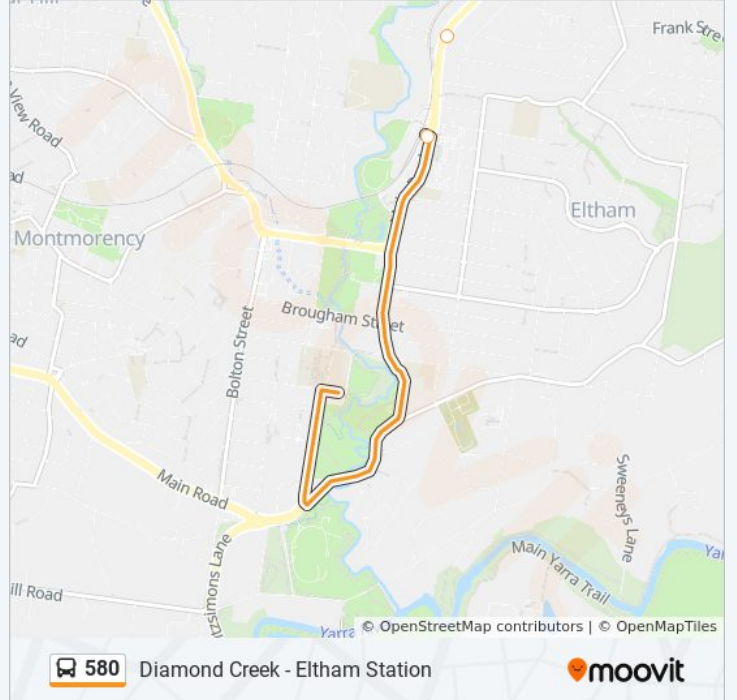

**580 bus Info**

**Direction:** Diamond Creek

**Stops:** 24

**Trip Duration:** 30 min

**Line Summary:**

Patyah St/Phipps Cres (Diamond Creek)

Main Hurstbridge Rd/Phipps Cres (Diamond Creek)

Diamond Creek Plaza/Main Hurstbridge Rd (Diamond Creek)

Streamline Swim School/Main Rd (Eltham)

Eltham Station/Main Rd (Eltham)

### 580 bus Time Schedule

Eltham Station Route Timetable:

Sunday	8:36 AM - 8:33 PM
Monday	6:01 AM - 8:30 PM
Tuesday	5:56 AM - 8:43 PM
Wednesday	5:56 AM - 8:43 PM
Thursday	5:56 AM - 8:43 PM
Friday	8:36 AM - 8:33 PM
Saturday	6:01 AM - 8:30 PM

### 580 bus Info

**Direction:** Eltham Station

**Stops:** 11

**Trip Duration:** 15 min

**Line Summary:**

580 bus time schedules and route maps are available in an offline PDF at [moovitapp.com](https://moovitapp.com). Use the [Moovit App](#) to see live bus times, train schedule or subway schedule, and step-by-step directions for all public transit in Melbourne.