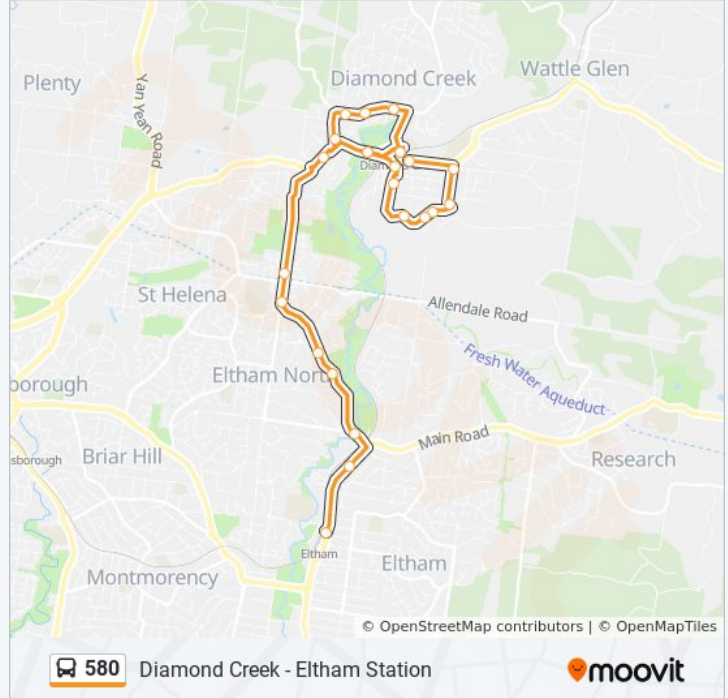

**Direction: Diamond Creek**

24 stops

[VIEW LINE SCHEDULE](#)

- Eltham Station/Main Rd (Eltham)
- Railway Rd/Main Rd (Eltham)
- Progress Rd/Wattletree Rd (Eltham North)
- Banks Rd/Wattletree Rd (Eltham North)
- Glen Gully Rd/Wattletree Rd (Eltham North)
- Parry Rd/Ryans Rd (Eltham North)
- Lesay Dr/Ryans Rd (St Helena)
- Henry Arthur Dr/Ryans Rd (Diamond Creek)
- Happy Valley Rise/Main St (Diamond Creek)
- Nillumbik Park/Chute St (Diamond Creek)
- Diamond Creek Station/Station St (Diamond Creek)
- Amaroo Ct/Broad Gully Rd (Diamond Creek)
- Ryan St/Broad Gully Rd (Diamond Creek)
- Grassy Flat Rd/Broad Gully Rd (Diamond Creek)
- Clyde St/Collins St (Diamond Creek)
- Nillumbik Park/Chute St (Diamond Creek)
- Waigo Way/Brooks Cres (Diamond Creek)
- Egan St/Fraser St (Diamond Creek)
- Hotham Ct/James Cook Dr (Diamond Creek)
- Chisholm Ct/James Cook Dr (Diamond Creek)
- Farrer Cl/James Cook Dr (Diamond Creek)

**580 bus Time Schedule**

Diamond Creek Route Timetable:

Sunday	8:51 AM - 9:10 PM
Monday	6:11 AM - 9:10 PM
Tuesday	6:13 AM - 9:02 PM
Wednesday	6:13 AM - 9:02 PM
Thursday	6:13 AM - 9:02 PM
Friday	8:51 AM - 9:10 PM
Saturday	6:11 AM - 9:10 PM

**580 bus Info**

**Direction:** Diamond Creek

**Stops:** 24

**Trip Duration:** 30 min

**Line Summary:**

Patyah St/Phipps Cres (Diamond Creek)

Main Hurstbridge Rd/Phipps Cres (Diamond Creek)

Diamond Creek Plaza/Main Hurstbridge Rd (Diamond Creek)

### Direction: Eltham Station

11 stops

[VIEW LINE SCHEDULE](#)

Diamond Creek Plaza/Main Hurstbridge Rd (Diamond Creek)

St Johns Anglican Church/Main St (Diamond Creek)

Diamond Creek Cemetery/Main St (Diamond Creek)