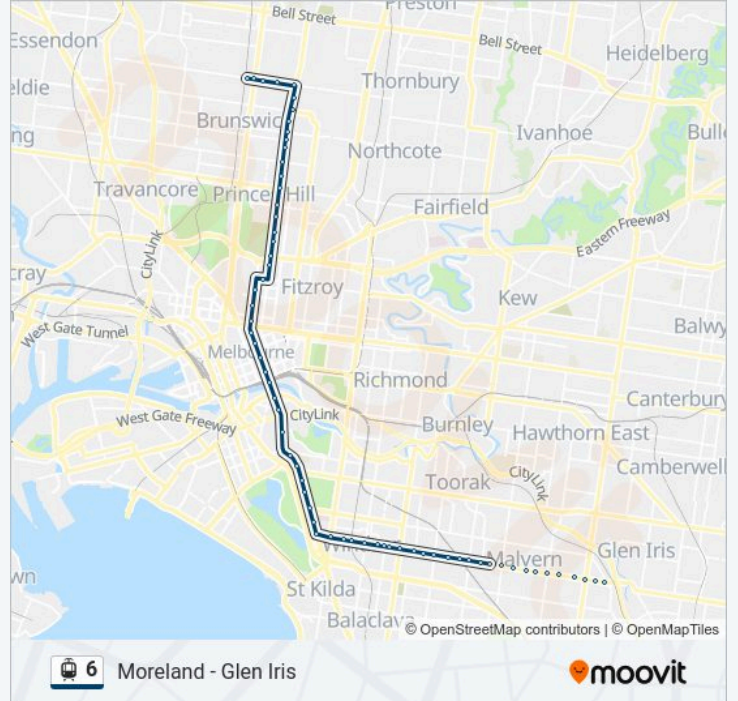

### Direction: Glen Iris

65 stops

[VIEW LINE SCHEDULE](#)

133-Moreland Station/Cameron St (Coburg)

132-Sydney Rd/Moreland Rd (Coburg)

131-De Carle St/Moreland Rd (Coburg)

130-Barrow St/Moreland Rd (Coburg)

129-Moreland Rd/Holmes St (Brunswick)

### 6 tram Info

**Direction:** Glen Iris

**Stops:** 65

**Trip Duration:** 69 min

**Line Summary:**

- 1-Melbourne University/Swanston St (Carlton)
- 3-Lincoln Square/Swanston St (Carlton)
- 4-Queensberry St/Swanston St (Carlton)
- 7-Rmit University/Swanston St (Melbourne City)
- 8-Melbourne Central Station/Swanston St (Melbourne City)
- 10-Bourke Street Mall/Swanston St (Melbourne City)
- 11-City Square/Swanston St (Melbourne City)
- 13-Federation Square/Swanston St (Melbourne City)
- 14-Arts Precinct/St Kilda Rd (Southbank)
- 17-Grant St-Police Memorial/St Kilda Rd (Southbank)
- 19-Shrine Of Remembrance/St Kilda Rd (Melbourne City)
- 20-Anzac Station/St Kilda Rd (Melbourne City)
- 22-Toorak Rd/St Kilda Rd (Melbourne City)
- 23-Arthur St/St Kilda Rd (Melbourne City)
- 24-Leopold St/St Kilda Rd (South Melbourne)
- 25-Commercial Rd/St Kilda Rd (South Melbourne)
- 26-Moubray St/St Kilda Rd (South Melbourne)
- 27-High St/St Kilda Rd (South Melbourne)
- 28-Punt Rd/High St (Prahran)
- 29-Perth St/High St (Prahran)
- 30-Prahran Station/High St (Prahran)
- 31-Chapel St/High St (Prahran)
- 32-Hornby St/High St (Prahran)
- 33-The Avenue/High St (Prahran)
- 34-Lewisham Rd/High St (Prahran)
- 35-Williams Rd/High St (Prahran)
- 36-Chatsworth Rd/High St (Prahran)
- 37-Airlie Ave/High St (Prahran)
- 38-Orrong Rd/High St (Prahran)
- 39-Auburn Gr/High St (Armadale)

40-Armadale Station/High St (Armadale)

41-Kooyong Rd/High St (Armadale)

42-Huntingtower Rd/High St (Armadale)

43-Mercer Rd/High St (Armadale)

44-Glenferrie Rd/High St (Malvern)

45-De La Salle College/High St (Malvern)