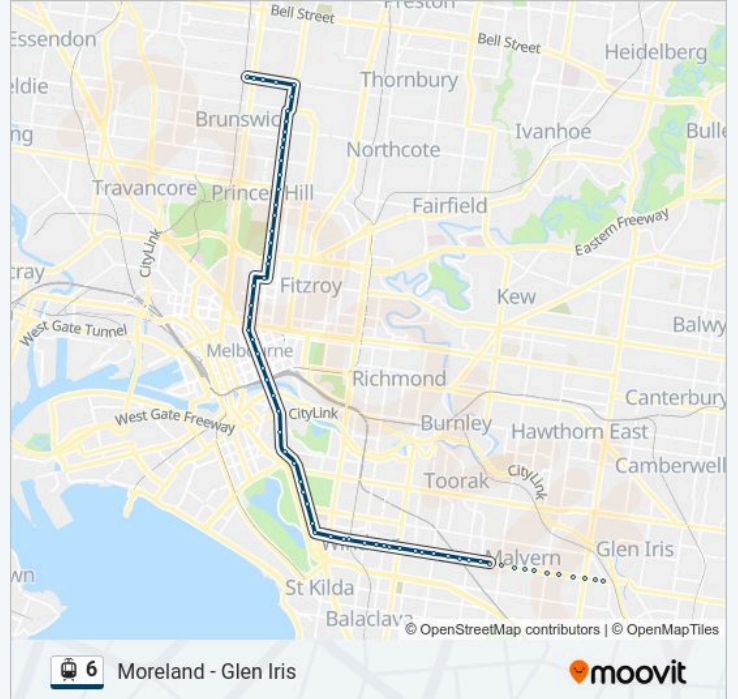

### Direction: Glen Iris

65 stops

[VIEW LINE SCHEDULE](#)

133-Moreland Station/Cameron St (Coburg)

132-Sydney Rd/Moreland Rd (Coburg)

131-De Carle St/Moreland Rd (Coburg)

130-Barrow St/Moreland Rd (Coburg)

129-Moreland Rd/Holmes St (Brunswick)

### Direction: Moreland

65 stops

[VIEW LINE SCHEDULE](#)

53-Malvern Rd/High St (Glen Iris)

52-Boyanda Rd/High St (Glen Iris)

51-Burke Rd/High St (Glen Iris)

50-Belmont Ave/High St (Glen Iris)

49-Harold Holt Swim Centre/High St (Glen Iris)

### 6 tram Info

**Direction:** Moreland

**Stops:** 65

**Trip Duration:** 69 min

**Line Summary:**

- 38-Orrong Rd/High St (Armadale)
- 37-Airlie Ave/High St (Prahran)
- 36-Chatsworth Rd/High St (Prahran)
- 35-Williams Rd/High St (Prahran)
- 34-Lewisham Rd/High St (Prahran)
- 33-The Avenue/High St (Prahran)
- 32-Hornby St/High St (Prahran)
- 31-Chapel St/High St (Prahran)
- 30-Prahran Station/High St (Windsor)
- 29-Perth St/High St (Windsor)
- 28-Punt Rd/High St (Windsor)
- 27-Lorne St/St Kilda Rd (Melbourne City)
- 26-Beatrice St/St Kilda Rd (Melbourne City)
- 25-Commercial Rd/St Kilda Rd (Melbourne City)
- 24-Leopold St/St Kilda Rd (Melbourne City)
- 23-Arthur St/St Kilda Rd (Melbourne City)
- 22-Toorak Rd/St Kilda Rd (Melbourne City)
- 20-Anzac Station/St Kilda Rd (Melbourne City)
- 19-Shrine Of Remembrance/St Kilda Rd (Melbourne City)
- 17-Grant St-Police Memorial/St Kilda Rd (Southbank)
- 14-Arts Precinct/St Kilda Rd (Southbank)
- 13-Federation Square/Swanston St (Melbourne City)
- 11-City Square/Swanston St (Melbourne City)
- 10-Bourke Street Mall/Swanston St (Melbourne City)
- 8-Melbourne Central Station/Swanston St (Melbourne City)
- 7-Rmit University/Swanston St (Melbourne City)
- 4-Queensberry St/Swanston St (Carlton)
- 3-Lincoln Square/Swanston St (Carlton)
- 1-Melbourne University/Swanston St (Carlton)
- 112-Lygon St/Elgin St (Carlton)