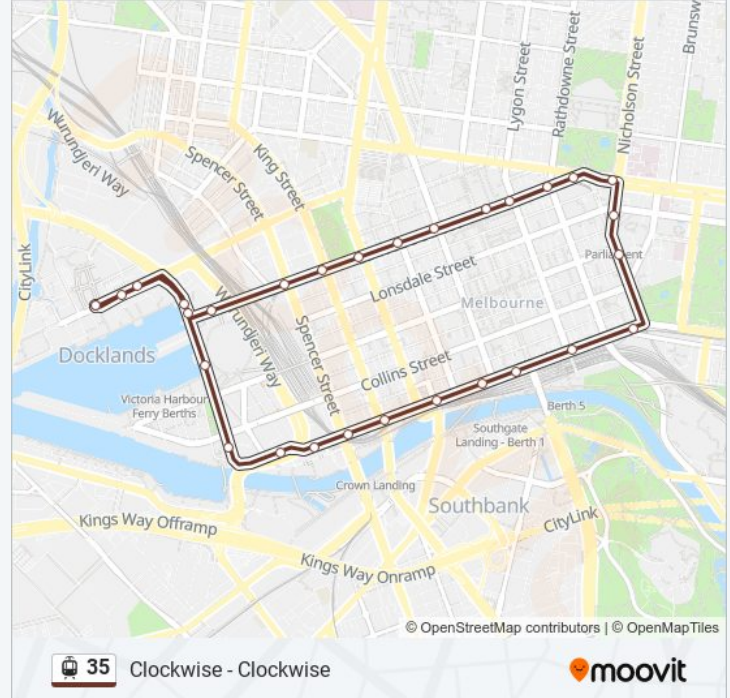

Clockwise - Clockwise

Get The App

The 35 tram line Clockwise - Clockwise has one route. For regular weekdays, their operation hours are:

(1) Clockwise: 09:38 - 16:50

Use the Moovit App to find the closest 35 tram station near you and find out when is the next 35 tram arriving.

Direction: Clockwise
 30 stops
[VIEW LINE SCHEDULE](#)

- D11-Waterfront City/Docklands Dr (Docklands)
- D10-Newquay Prom/Docklands Dr (Docklands)
- D2-Central Pier/Harbour Esp (Docklands)
- D1-Stadium Precinct/La Trobe St (Docklands)
- 119-Spencer St/La Trobe St (Melbourne City)
- 2-King St/La Trobe St (Melbourne City)
- 3-William St/La Trobe St (Melbourne City)
- 4-Queen St/La Trobe St (Melbourne City)
- 5-Elizabeth St/La Trobe St (Melbourne City)
- 6-Swanston St/La Trobe St (Melbourne City)
- 7-Russell St/La Trobe St (Melbourne City)
- 8-Exhibition St/La Trobe St (Melbourne City)
- 9-Victoria St/La Trobe St (Melbourne City)
- 10-Nicholson St/Victoria Pde (Carlton)
- 10-Albert St/Nicholson St (Fitzroy)
- 0-Bourke St/Spring St (Melbourne City)
- 8-Spring St/Flinders St (Melbourne City)
- 6-Russell St/Flinders St (Melbourne City)
- 5-Swanston St/Flinders St (Melbourne City)
- 4-Elizabeth St/Flinders St (Melbourne City)
- 3-Market St/Flinders St (Melbourne City)
- 2-Melbourne Aquarium/Flinders St (Melbourne)

35 tram Time Schedule

Clockwise Route Timetable:

Sunday	09:38 - 16:50
Monday	09:38 - 16:50
Tuesday	09:38 - 16:50
Wednesday	09:38 - 16:50
Thursday	09:38 - 16:50
Friday	09:38 - 16:50
Saturday	09:38 - 16:50

35 tram Info

Direction: Clockwise
Stops: 30
Trip Duration: 56 min
Line Summary:

City)

- 1-Spencer St/Flinders St (Melbourne City)
- D6-Victoria Police Centre/Flinders St (Southbank)
- D5-South Wharf/Wurundjeri Way (Docklands)
- D4-Docklands Park/Harbour Esp (Docklands)
- D3-Stadium Precinct - Bourke St/Harbour Esp (Docklands)
- D2-Central Pier/Harbour Esp (Docklands)
- D10-New Quay Prom/Docklands Dr (Docklands)
- D11-Waterfront City/Docklands Dr (Docklands)