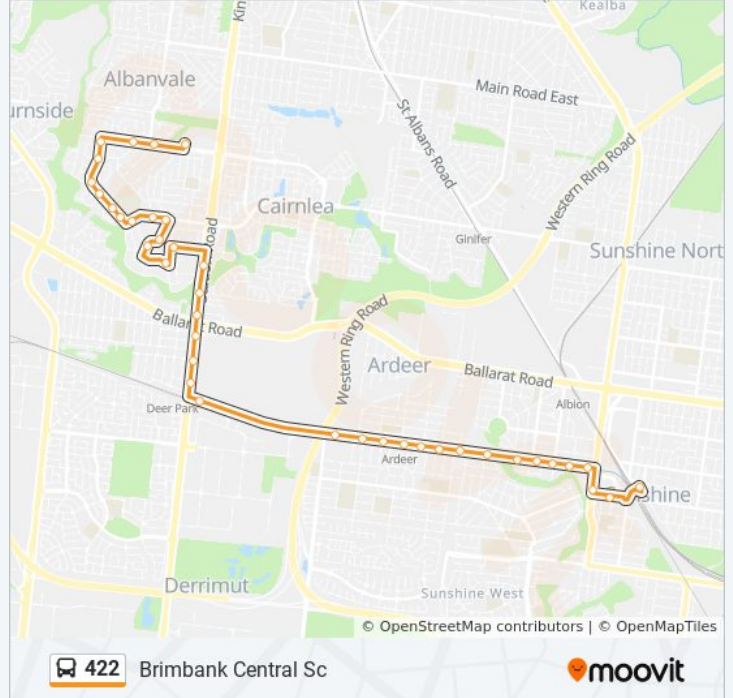

Brimbank Central Shopping Centre/Neale Rd (Deer Park)

Direction: Sunshine Station

37 stops

[VIEW LINE SCHEDULE](#)

Brimbank Central Shopping Centre/Neale Rd (Deer Park)

Birchwood Bvd/Neale Rd (Deer Park)

Aycliffe Dr/Neale Rd (Deer Park)

Chester Cres/Tamar Dr (Deer Park)

Aycliffe Dr/Tamar Dr (Deer Park)

Redditch Cres/Tamar Dr (Deer Park)

Leighton Cres/Tamar Dr (Deer Park)

Billingham Rd/Tamar Dr (Deer Park)

Vusc Deer Park Campus/Billingham Rd (Deer Park)

Birchwood Bvd/Billingham Rd (Deer Park)

Murphy St/Billingham Rd (Deer Park)

422 bus Time Schedule

Sunshine Station Route Timetable:

Sunday	8:21 AM - 7:34 PM
Monday	8:21 AM - 7:34 PM
Tuesday	7:22 AM - 7:28 PM
Wednesday	7:22 AM - 7:28 PM
Thursday	7:22 AM - 7:28 PM
Friday	9:31 AM - 6:25 PM
Saturday	8:21 AM - 7:34 PM

422 bus Info

Direction: Sunshine Station

Stops: 37

Trip Duration: 31 min

Line Summary:

Dumfries St/Winnington St (Deer Park)

Salmond St/Dumfries St (Deer Park)

Welwyn Pde/Runcorn Cres (Deer Park)