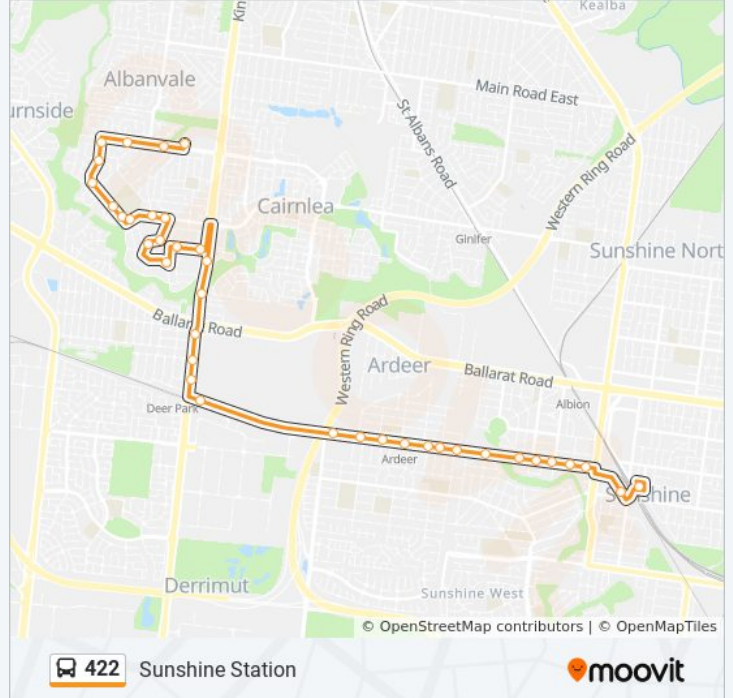

Dumfries St/Winnington St (Deer Park)

Murphy St/Billingham Rd (Deer Park)

Stevenston St/Billingham Rd (Deer Park)

Vusc Deer Park Campus/Billingham Rd (Deer Park)

Billingham Rd/Tamar Dr (Deer Park)

Leighton Cres/Tamar Dr (Deer Park)

Birchwood Bvd/Billingham Rd (Deer Park)

Murphy St/Billingham Rd (Deer Park)

422 bus Time Schedule

Sunshine Station Route Timetable:

Sunday	8:21 AM - 7:34 PM
Monday	8:21 AM - 7:34 PM
Tuesday	7:22 AM - 7:28 PM
Wednesday	7:22 AM - 7:28 PM
Thursday	7:22 AM - 7:28 PM
Friday	9:31 AM - 6:25 PM
Saturday	8:21 AM - 7:34 PM

Yallourn St/Forrest St (Ardeer)

North St/Forrest St (Ardeer)

Tower St/Forrest St (Ardeer)

St Andrews Aged Care/98 Forrest St (Albion)

72 Forrest St (Albion)

Adelaide St/Forrest St (Albion)

Sydney St/Forrest St (Albion)

Kororoit St/Forrest St (Albion)

Anderson Rd/Forrest St (Albion)

City Pl/Sun Cres (Sunshine)

Sunshine Station/Dickson St (Sunshine)

422 bus time schedules and route maps are available in an offline PDF at moovitapp.com. Use the [Moovit App](#) to see live bus times, train schedule or subway schedule, and step-by-step directions for all public transit in Melbourne.