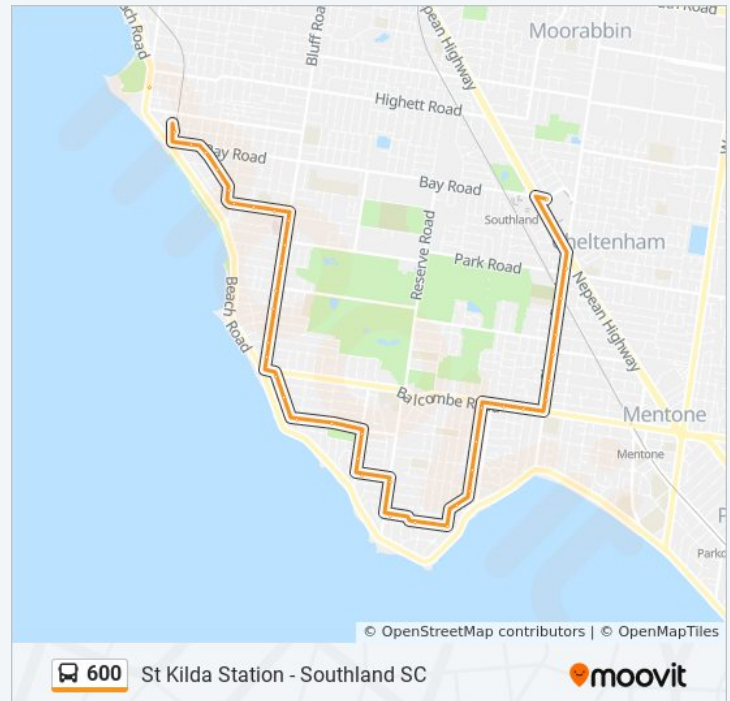

Sandringham Hospital/Bluff Rd (Black Rock)

Fairway Nursing Home/Bluff Rd (Sandringham)

Bayside City Council/76 Royal Ave
(Sandringham)

Saturday

6:27 AM - 11:06 PM

600 bus Info

Direction: St Kilda Station

Stops: 76

Trip Duration: 54 min

Line Summary:

Lefevre St/Royal Ave (Sandringham)

Jennings St/Royal Ave (Sandringham)

Masefield Ave/Fernhill Rd (Sandringham)

Tennyson St/Fernhill Rd (Sandringham)

Sims St/Fernhill Rd (Sandringham)

Trentham Reserve/Bay Rd (Sandringham)

Sandringham Station/Station St (Sandringham)

Jetty Rd/Beach Rd (Sandringham)

Ferdinando Gardens/Beach Rd (Hampton)

Orlando St/Beach Rd (Hampton)

Brighton Beach Station/South Rd (Brighton)