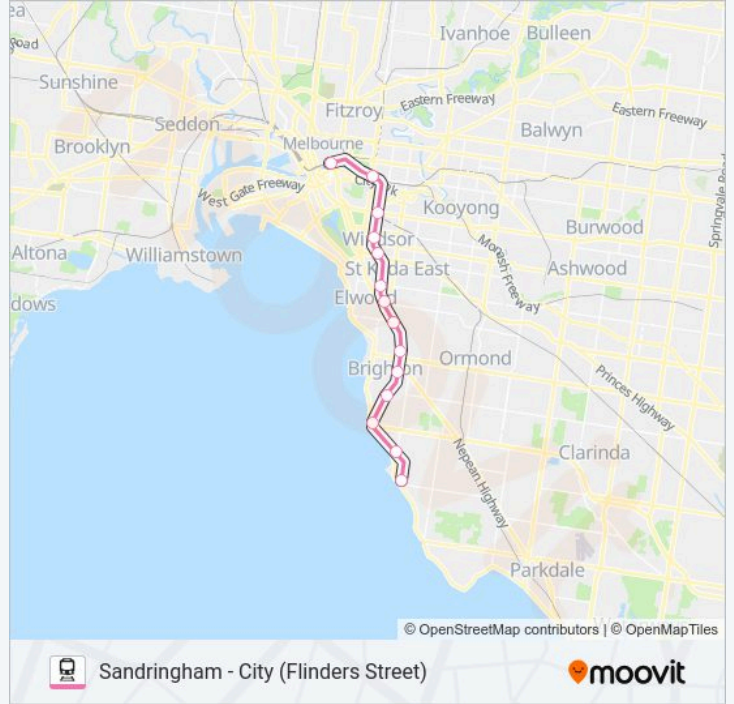

Use the Moovit App to find the closest SANDRINGHAM train station near you and find out when is the next SANDRINGHAM train arriving.

Direction: Flinders Street

14 stops

[VIEW LINE SCHEDULE](#)

Sandringham
Hampton
Brighton Beach
Middle Brighton
North Brighton
Gardenvale
Elsternwick
Ripponlea
Balaclava
Windsor
Prahran
South Yarra
Richmond
Flinders Street

SANDRINGHAM train Info**Direction:** Flinders Street**Stops:** 14**Trip Duration:** 30 min**Line Summary:**

Direction: Sandringham

14 stops

[VIEW LINE SCHEDULE](#)

- Flinders Street
- Richmond
- South Yarra
- Prahran
- Windsor
- Balaclava
- Ripponlea
- Elsternwick
- Gardenvale
- North Brighton
- Middle Brighton
- Brighton Beach
- Hampton
- Sandringham

SANDRINGHAM train Time Schedule

Sandringham Route Timetable:

Sunday	00:17 - 23:57
Monday	00:17 - 23:57
Tuesday	00:17 - 23:57
Wednesday	00:17 - 23:57
Thursday	00:17 - 23:57
Friday	00:17 - 23:57
Saturday	00:17 - 23:57

SANDRINGHAM train Info

Direction: Sandringham

Stops: 14

Trip Duration: 30 min

Line Summary:

SANDRINGHAM train time schedules and route maps are available in an offline PDF at moovitapp.com. Use the Moovit App to see live bus times, train schedule or subway schedule, and step-by-step directions for all public transit in Melbourne.