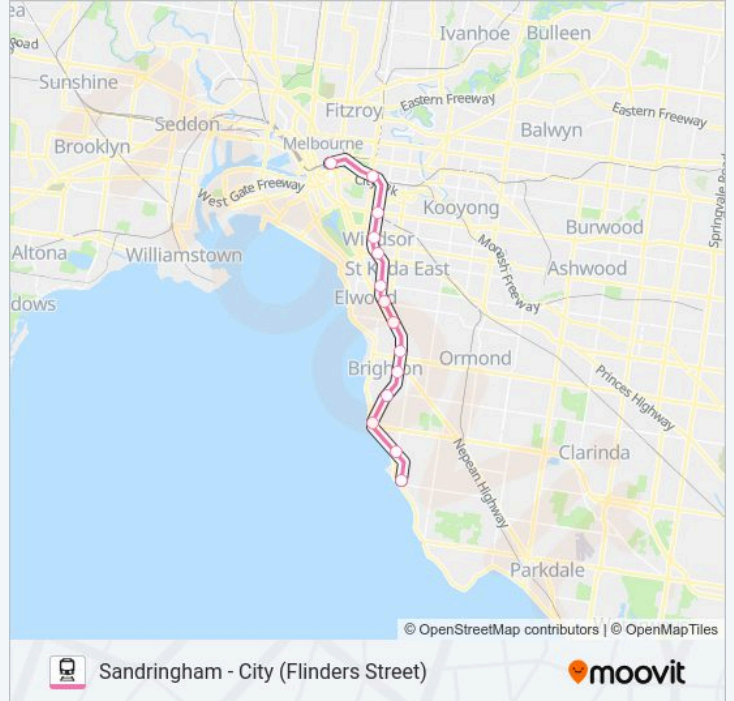

**SANDRINGHAM****Sandringham - City (Flinders Street)**[Get The App](#)

The SANDRINGHAM train line (Sandringham - City (Flinders Street)) has 2 routes. For regular weekdays, their operation hours are:

(1) Flinders Street: 05:05 - 23:37 (2) Sandringham: 00:17 - 23:57

Use the Moovit App to find the closest SANDRINGHAM train station near you and find out when is the next SANDRINGHAM train arriving.

Direction: Flinders Street

14 stops

[VIEW LINE SCHEDULE](#)

Sandringham
Hampton
Brighton Beach
Middle Brighton
North Brighton
Gardenvale
Elsternwick
Ripponlea
Balaclava
Windsor
Prahran
South Yarra
Richmond
Flinders Street

SANDRINGHAM train Time Schedule

Flinders Street Route Timetable:

Sunday	00:17 - 23:37
Monday	05:05 - 23:37
Tuesday	05:05 - 23:37
Wednesday	05:05 - 23:37
Thursday	05:05 - 23:37
Friday	05:05 - 23:37
Saturday	00:17 - 23:37

SANDRINGHAM train Info**Direction:** Flinders Street**Stops:** 14**Trip Duration:** 30 min**Line Summary:**

Direction: Sandringham

14 stops

[VIEW LINE SCHEDULE](#)

- Flinders Street
- Richmond
- South Yarra
- Prahran
- Windsor
- Balaclava
- Ripponlea
- Elsternwick
- Gardenvale
- North Brighton
- Middle Brighton
- Brighton Beach
- Hampton
- Sandringham