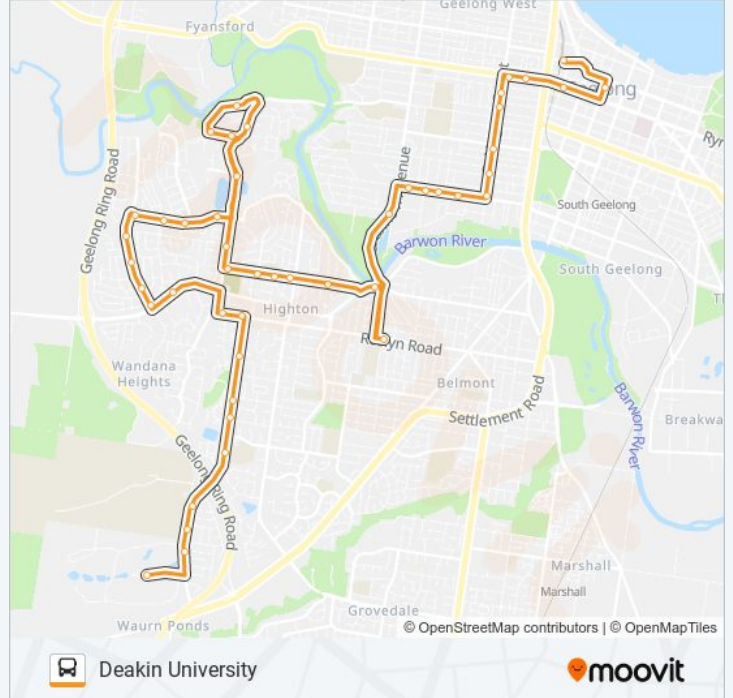

43 bus Info

Direction: Deakin University

Stops: 47

Trip Duration: 40 min

Line Summary:

- Montpellier Dr/Mt Pleasant Rd (Highton)
- Barrabool Hills Cemetery/Mt Pleasant Rd (Highton)
- Leigh Rd/Scenic Rd (Highton)
- Barwon Water Reserve/Scenic Rd (Highton)
- Desmond St/Scenic Rd (Highton)
- 21 Buckley Falls Rd (Highton)
- Buckley Falls Rd/Highett Rd (Highton)
- Scenic Rd/Highett Rd (Highton)
- Sloanne Ct/Province Bvd (Highton)
- Avondale Ave/Province Bvd (Highton)
- Montril Ct/Province Bvd (Highton)
- Grantham Dr/Province Bvd (Highton)
- Leigh Rd/Grantham Dr (Highton)
- Highview Park/Grantham Dr (Highton)
- Highland Way/Grantham Dr (Highton)
- Barrabool Rd/Grantham Dr (Highton)
- The Strand/Barrabool Rd (Highton)
- Scenic Rd/Roslyn Rd (Highton)
- Thornhill Rd/Roslyn Rd (Highton)
- Shoubra Ct/Thornhill Rd (Highton)
- Bonsey Rd/Thornhill Rd (Highton)
- Gwyther Rd/Thornhill Rd (Highton)
- Christian College (Middle School)/166 Thornhill Rd (Highton)
- Rtc Resource Centre/Pigdons Rd (Highton)
- Epworth Hospital/Pigdons Rd (Highton)
- Spedding Link/Pigdons Rd (Highton)
- Deakin University/Alfred Deakin Dr (Waurn Ponds)

Direction: Geelong Station

46 stops

[VIEW LINE SCHEDULE](#)

Deakin University/Alfred Deakin Dr (Waurn Ponds)

43 bus Time Schedule

Geelong Station Route Timetable:

Sunday	06:45 - 18:05
Monday	07:19 - 20:43

Epworth Hospital/Pigdons Rd (Highton)