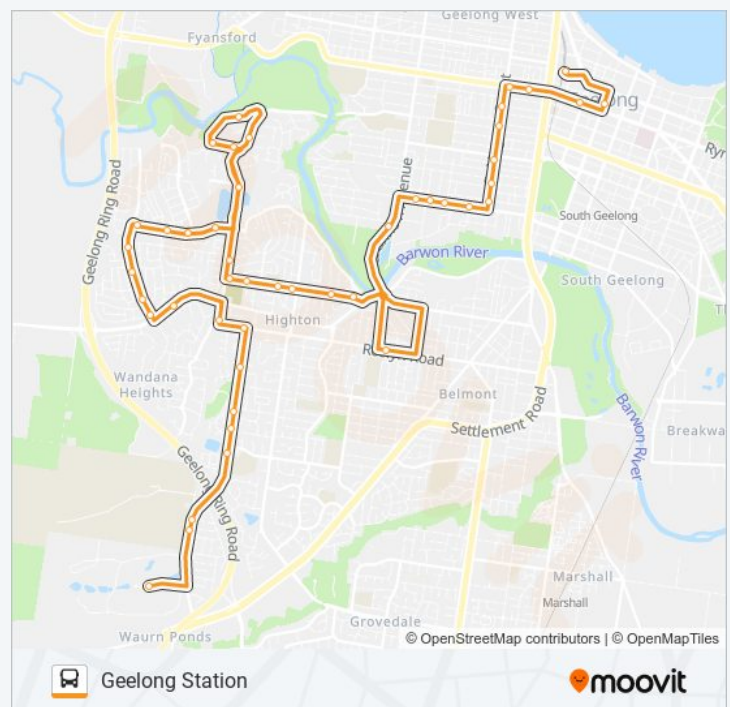

43 bus Info

Direction: Deakin University

Stops: 47

Trip Duration: 40 min

Line Summary:

- Montpellier Dr/Mt Pleasant Rd (Highton)
- Barrabool Hills Cemetery/Mt Pleasant Rd (Highton)
- Leigh Rd/Scenic Rd (Highton)
- Barwon Water Reserve/Scenic Rd (Highton)
- Desmond St/Scenic Rd (Highton)
- 21 Buckley Falls Rd (Highton)
- Buckley Falls Rd/Highett Rd (Highton)
- Scenic Rd/Highett Rd (Highton)
- Sloanne Ct/Province Bvd (Highton)
- Avondale Ave/Province Bvd (Highton)
- Montril Ct/Province Bvd (Highton)
- Grantham Dr/Province Bvd (Highton)
- Leigh Rd/Grantham Dr (Highton)
- Highview Park/Grantham Dr (Highton)
- Highland Way/Grantham Dr (Highton)
- Barrabool Rd/Grantham Dr (Highton)
- The Strand/Barrabool Rd (Highton)
- Scenic Rd/Roslyn Rd (Highton)
- Thornhill Rd/Roslyn Rd (Highton)
- Shoubra Ct/Thornhill Rd (Highton)
- Bonsey Rd/Thornhill Rd (Highton)
- Gwyther Rd/Thornhill Rd (Highton)
- Christian College (Middle School)/166 Thornhill Rd (Highton)
- Rtc Resource Centre/Pigdons Rd (Highton)
- Epworth Hospital/Pigdons Rd (Highton)
- Spedding Link/Pigdons Rd (Highton)
- Deakin University/Alfred Deakin Dr (Waurn Ponds)

Roslyn Rd/Scenic Rd (Highton)

The Strand/Barrabool Rd (Wandana Heights)

Barrabool Rd/Grantham Dr (Highton)

Highland Way/Grantham Dr (Highton)

Highview Park/Grantham Dr (Highton)

Leigh Rd/Grantham Dr (Highton)

Grantham Dr/Province Bvd (Highton)

Montril Ct/Province Bvd (Highton)

Avondale Ave/Province Bvd (Highton)

Barrabool Hills Baptist Church/Province Bvd (Highton)

Barwon Water Reserve/Scenic Rd (Highton)

Desmond St/Scenic Rd (Highton)

Tuesday	07:19 - 20:43
Wednesday	07:19 - 20:43
Thursday	07:19 - 20:43
Friday	07:19 - 20:43
Saturday	06:02 - 18:04

43 bus Info

Direction: Geelong Station

Stops: 46

Trip Duration: 40 min

Line Summary:

Stinton Ave/West Fyans St (Newtown (3220))