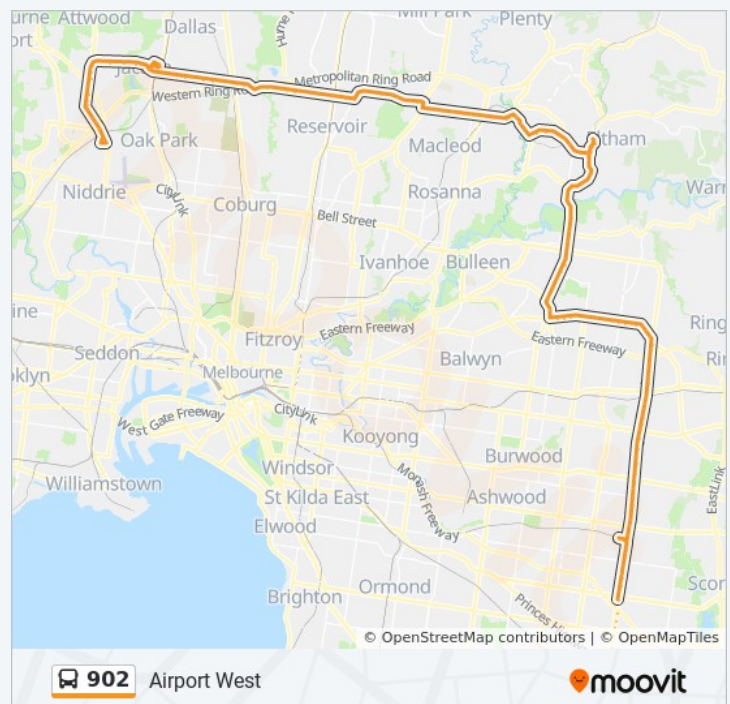

902 bus Info

Direction: Chelsea

Stops: 192

Trip Duration: 183 min

Line Summary:

Pearcedale Parade, Broadmeadows

**Broadmeadows Sc/Tanderrum Way
(Broadmeadows)**

Tanderrum Way, Broadmeadows