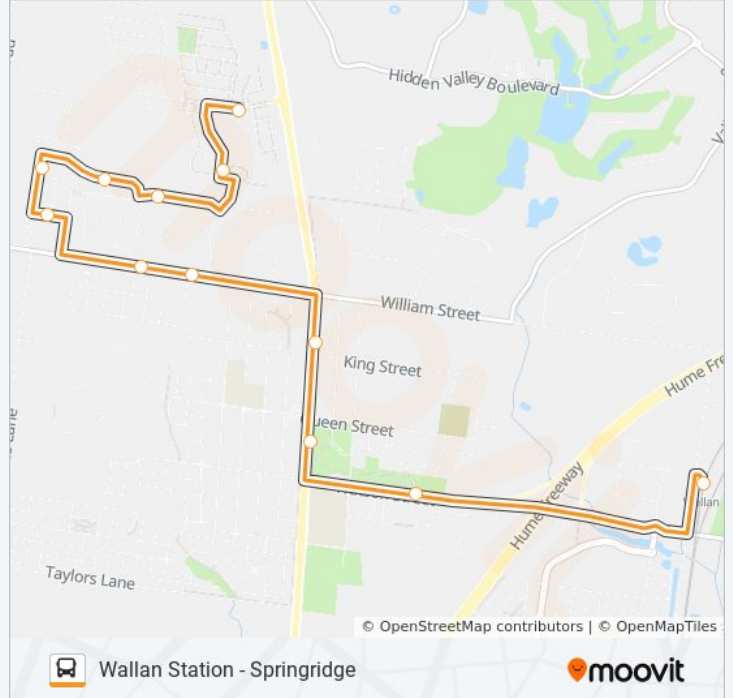

(1) Springridge: 5:14 AM - 4:31 PM(2) Wallan Station: 5:18 AM - 4:41 PM

Use the Moovit App to find the closest WALLAN 2 bus station near you and find out when is the next WALLAN 2 bus arriving.

Direction: Springridge

5 stops

[VIEW LINE SCHEDULE](#)

Wallan Railway Station (Wallan)

Mccarthy Ct/Watson St (Wallan)

Hadfield Park/High St (Wallan)

King St/High St (Wallan)

Berry Saltbush Dr/Springridge Bvd (Wallan)

WALLAN 2 bus Time Schedule

WALLAN 2 bus Info**Direction:** Springridge**Stops:** 5**Trip Duration:** 9 min**Line Summary:**

Direction: Wallan Station

12 stops

[VIEW LINE SCHEDULE](#)

Berry Saltbush Dr/Springridge Bvd (Wallan)

Grevillea Ct/Pretty Sally Dr (Wallan)

Millar Cl/Stewart Dr (Wallan)

Silvertop Cl/Roulston Way (Wallan)

Poa Pl/Roulston Way (Wallan)

Golden Ct/Acacia Way (Wallan)

Roulston Way/Darraweit Rd (Wallan)

Pretty Sally Dr/Darraweit Rd (Wallan)

King St/High St (Wallan)