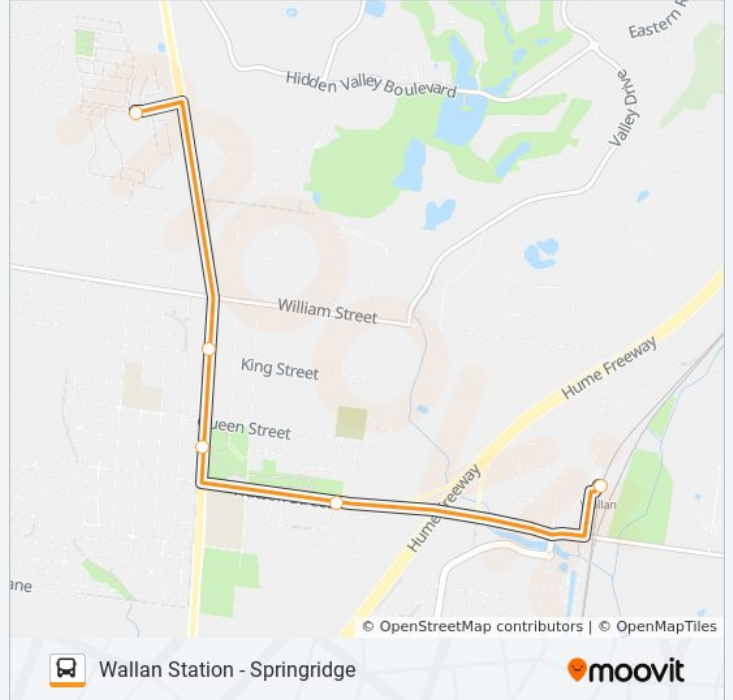

5 stops

[VIEW LINE SCHEDULE](#)

Wallan Railway Station (Wallan)

Mccarthy Ct/Watson St (Wallan)

Hadfield Park/High St (Wallan)

King St/High St (Wallan)

Berry Saltbush Dr/Springridge Bvd (Wallan)

WALLAN 2 bus Time Schedule

WALLAN 2 bus Info**Direction:** Springridge**Stops:** 5**Trip Duration:** 9 min**Line Summary:**

Direction: Wallan Station

12 stops

[VIEW LINE SCHEDULE](#)

Berry Saltbush Dr/Springridge Bvd (Wallan)

Grevillea Ct/Pretty Sally Dr (Wallan)

Millar Cl/Stewart Dr (Wallan)

Silvertop Cl/Roulston Way (Wallan)

Poa Pl/Roulston Way (Wallan)

Golden Ct/Acacia Way (Wallan)

Roulston Way/Darraweit Rd (Wallan)

Pretty Sally Dr/Darraweit Rd (Wallan)

King St/High St (Wallan)

WALLAN 2 bus Info

Direction: Wallan Station

Stops: 12

Trip Duration: 15 min

Line Summary:

WALLAN 2 bus time schedules and route maps are available in an offline PDF at moovitapp.com. Use the [Moovit App](#) to see live bus times, train schedule or subway schedule, and step-by-step directions for all public transit in Melbourne.