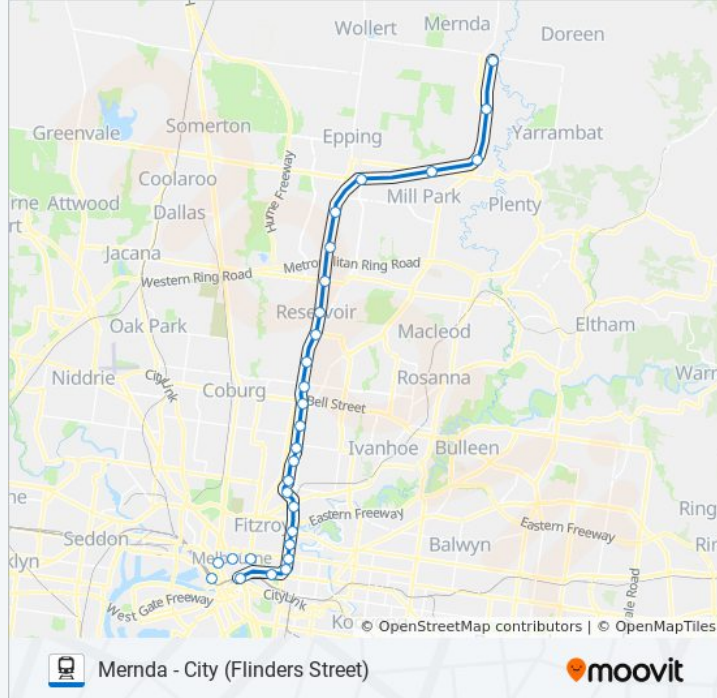

 **MERNDA** Mernda - City (Flinders Street)[Get The App](#)

The MERNDA train line (Mernda - City (Flinders Street)) has 2 routes. For regular weekdays, their operation hours are: (1) City (Flinders Street): 4:04 AM - 11:37 PM (2) Mernda: 12:11 AM - 11:50 PM  
Use the Moovit App to find the closest MERNDA train station near you and find out when is the next MERNDA train arriving.

**MERNDA train Info****Direction:** City (Flinders Street)**Stops:** 28**Trip Duration:** 26 min**Line Summary:**

West Richmond  
 Jolimont  
 Flinders Street  
 Southern Cross  
 Flagstaff  
 Melbourne Central  
 Parliament

**MERNDA train Info**

**Direction:** Mernda

**Stops:** 28

**Trip Duration:** 40 min

**Line Summary:**

Regent

Reservoir

Ruthven

Thomastown

Lalor

Epping

South Morang

Middle Gorge

Hawkstowe

Mernda

MERENDA train time schedules and route maps are available in an offline PDF at [moovitapp.com](https://moovitapp.com). Use the [Moovit App](#) to see live bus times, train schedule or subway schedule, and step-by-step directions for all public transit in Melbourne.