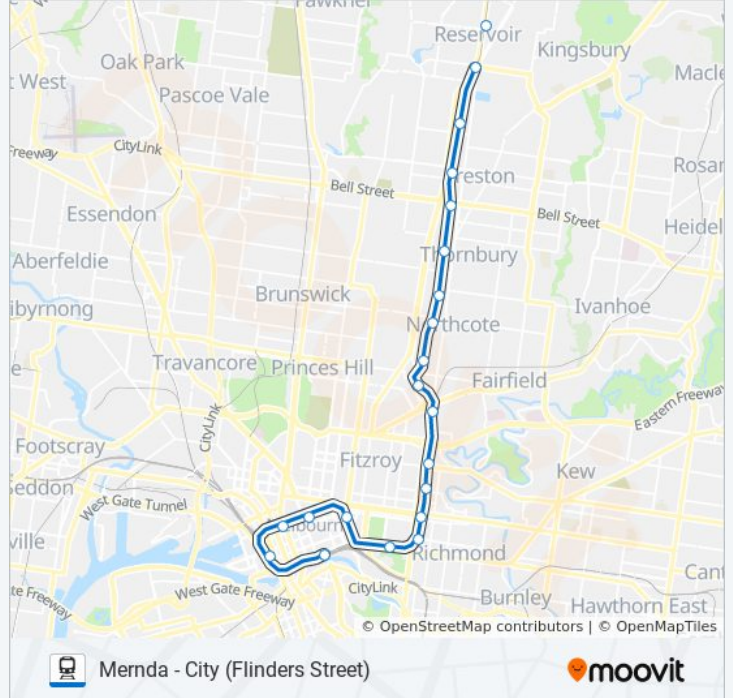

 **MERNDA** Mernda - City (Flinders Street)[Get The App](#)

The MERNDA train line (Mernda - City (Flinders Street)) has 2 routes. For regular weekdays, their operation hours are: (1) City (Flinders Street): 4:04 AM - 11:37 PM (2) Mernda: 12:11 AM - 11:50 PM  
Use the Moovit App to find the closest MERNDA train station near you and find out when is the next MERNDA train arriving.

**Direction: City (Flinders Street)**

28 stops

[VIEW LINE SCHEDULE](#)

Mernda  
Hawkstowe  
Middle Gorge  
South Morang  
Epping  
Lalor  
Thomastown  
Ruthven  
Reservoir  
Regent  
Preston  
Bell  
Thornbury  
Croxtan  
Northcote  
Merri  
Rushall  
Clifton Hill  
Victoria Park  
Collingwood  
North Richmond

**MERNDA train Time Schedule**

City (Flinders Street) Route Timetable:

Sunday	12:10 AM - 11:37 PM
Monday	4:48 AM - 11:37 PM
Tuesday	4:04 AM - 11:37 PM
Wednesday	4:04 AM - 11:37 PM
Thursday	4:04 AM - 11:37 PM
Friday	7:04 AM - 11:49 PM
Saturday	12:10 AM - 11:49 PM

**MERNDA train Info****Direction:** City (Flinders Street)**Stops:** 28**Trip Duration:** 26 min**Line Summary:**

West Richmond  
 Jolimont  
 Flinders Street  
 Southern Cross  
 Flagstaff  
 Melbourne Central  
 Parliament