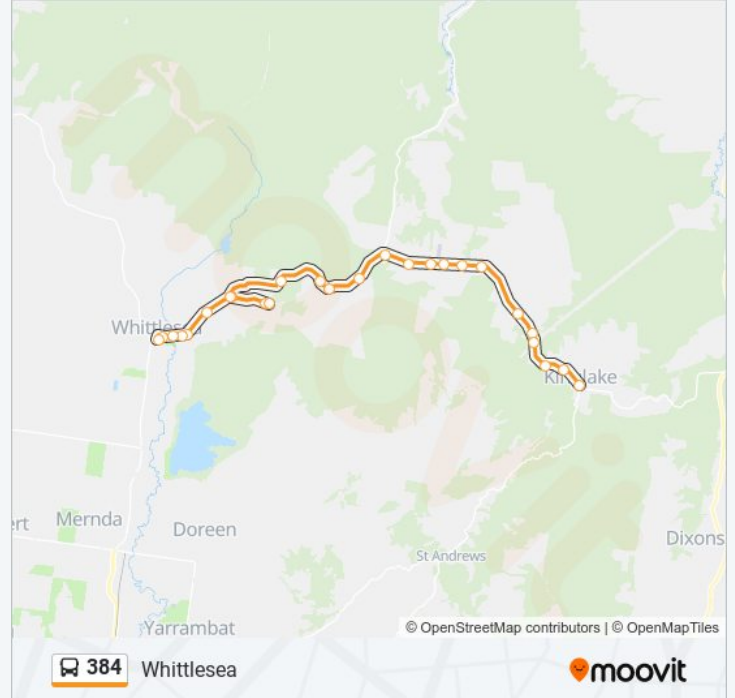

Hawkes Rd/Yea Rd (Humevale)

870 Yea Rd (Humevale)

640 Yea Rd (Humevale)

Yea Rd/Humevale Rd (Humevale)

179 Humevale Rd (Humevale)

Gingles Rd/Humevale Rd (Humevale)

Yea Rd/Humevale Rd (Humevale)

230 Yea Rd (Whittlesea)

Jennifer Ct/Yea Rd (Whittlesea)

Hill St/Yea Rd (Whittlesea)

Whittlesea Showgrounds/Yea Rd (Whittlesea)

Forest St/Beech St (Whittlesea)

Walnut St/Church St (Whittlesea)

384 bus time schedules and route maps are available in an offline PDF at moovitapp.com. Use the [Moovit App](#) to see live bus times, train schedule or subway schedule, and step-by-step directions for all public transit in Melbourne.

[About Moovit](#) • [MaaS Solutions](#) • [Supported Countries](#) • [Mooviter Community](#)

© 2024 Moovit - All Rights Reserved

Check Live Arrival Times