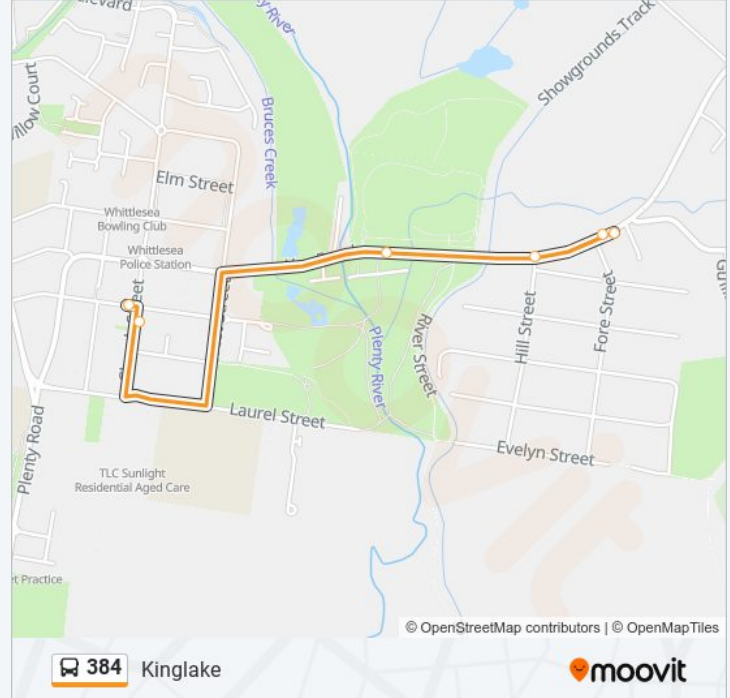

Direction: Kinglake

27 stops

[VIEW LINE SCHEDULE](#)

- Church St/Walnut St (Whittlesea)
- Walnut St/Church St (Whittlesea)
- Whittlesea Showgrounds/Yea Rd (Whittlesea)
- Hill St/Yea Rd (Whittlesea)
- Fore St/Yea Rd (Whittlesea)
- 225 Yea Rd (Whittlesea)
- Yea Rd/Humevale Rd (Humevale)
- 179 Humevale Rd (Humevale)
- Gingles Rd/Humevale Rd (Humevale)
- Yea Rd/Humevale Rd (Humevale)
- 655 Yea Rd (Humevale)
- 870 Yea Rd (Humevale)
- Hawkes Rd/Yea Rd (Humevale)
- Coombs Rd/Yea Rd (Kinglake West)
- Yea Rd/Whittlesea - Kinglake Rd (Kinglake West)
- Edenvale Cres/Whittlesea - Kinglake Rd (Kinglake West)
- Peregrine Dr/Whittlesea - Kinglake Rd (Kinglake West)
- Pratts Rd/Whittlesea - Kinglake Rd (Kinglake West)
- Watsons Rd/Whittlesea - Kinglake Rd (Pheasant Creek)

384 bus Info

Direction: Kinglake

Stops: 27

Trip Duration: 3 min

Line Summary:

Pheasant Creek Rd/Whittlesea - Kinglake Rd (Pheasant Creek)

Beale Ave/Whittlesea - Kinglake Rd (Kinglake Central)

Extons Rd/Whittlesea-Kinglake Rd (Kinglake Central)

374 Whittlesea - Kinglake Rd (Kinglake Central)

Bowden Spur Rd/Whittlesea-Kinglake Rd (Kinglake)

Grandview Cres/Whittlesea - Kinglake Rd (Kinglake Central)

Deviation (East) Rd/Whittlesea - Kinglake Rd (Kinglake)

Kinglake Police Station/Whittlesea - Kinglake Rd (Kinglake)

Direction: Whittlesea

26 stops

[VIEW LINE SCHEDULE](#)

Kinglake Police Station/Whittlesea - Kinglake Rd (Kinglake)

Deviation (East) Rd/Whittlesea - Kinglake Rd (Kinglake)