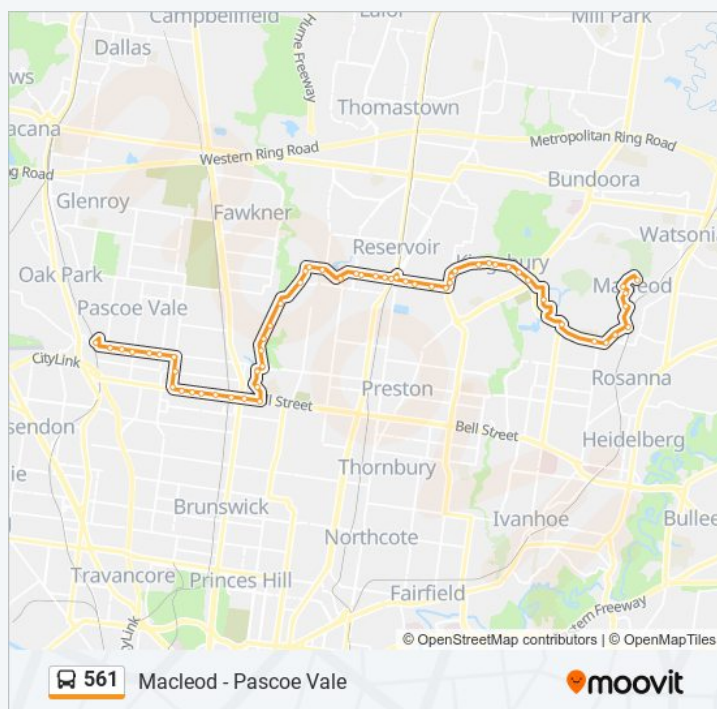

Plenty Rd/Dunne St (Kingsbury)

Ellerslie St/Dunne St (Kingsbury)

Maryborough Ave/Dunne St (Kingsbury)

Driver St/Dunne St (Kingsbury)

Wedge St/Dunne St (Kingsbury)

Stymie St/Dunne St (Kingsbury)

Arch Gibson Reserve/Dunne St (Kingsbury)

Reservoir Station/High St (Reservoir)

Reservoir Station/Edwardes St (Reservoir)

Olive St/Edwardes St (Reservoir)

**561 bus Time Schedule**

Pascoe Vale Route Timetable:

Sunday	08:19 - 21:00
Monday	05:48 - 22:06
Tuesday	05:48 - 22:06
Wednesday	05:48 - 22:06
Thursday	05:48 - 22:06
Friday	05:48 - 22:06
Saturday	06:17 - 21:26

**561 bus Info**

**Direction:** Pascoe Vale

**Stops:** 57

**Trip Duration:** 57 min

**Line Summary:**

Ashley St/Edwardes St (Reservoir)  
Kelsby St/Edwardes St (Reservoir)  
Willoughby St/Edwardes St (Reservoir)  
Gilbert Rd/Edwardes St (Reservoir)  
Pitt St/Edwardes St (Reservoir)  
Newlands Rd/Edwardes St (Reservoir)  
Edwardes St/Newlands Rd (Reservoir)  
Henty St/Newlands Rd (Reservoir)  
Norfolk Ct/Newlands Rd (Coburg North)  
105 Newlands Rd (Coburg North)  
Golf Rd/Newlands Rd (Coburg North)  
Carr St/Newlands Rd (Coburg North)  
Merri Creek/Newlands Rd (Coburg North)  
Coburg Lake Reserve/Stockade Ave (Coburg)  
Stockade Ave/Pentridge Bvd (Coburg)  
Richards St/Bell St (Coburg)  
Coburg Ps/Bell St (Coburg)  
Coburg Station/Bell St (Coburg)  
Nelson St/Bell St (Coburg)  
Kelson St/Bell St (Coburg)  
Linsey St/Bell St (Coburg)  
Davis St/Bell St (Coburg)  
Bell St/Sussex St (Pascoe Vale South)  
O'Hea St/Sussex St (Pascoe Vale South)  
Sussex St/Gaffney St (Pascoe Vale)  
Derby St/Gaffney St (Pascoe Vale)  
St Oliver Plunkett's Ps/Gaffney St (Pascoe Vale)  
Pascoe Vale Ps/Gaffney St (Pascoe Vale)  
Ann St/Gaffney St (Pascoe Vale)  
Bellvue Tce/Gaffney St (Pascoe Vale)  
Pascoe Vale Station/Railway Pde (Pascoe Vale)