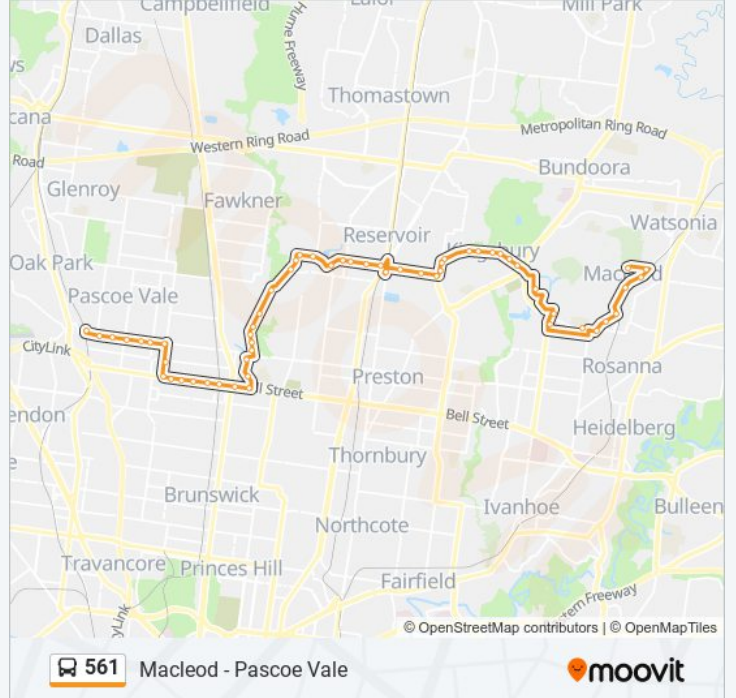

105 Newlands Rd (Coburg North)

Norfolk Ct/Newlands Rd (Coburg North)

Henty St/Newlands Rd (Reservoir)

Kelverne St/Newlands Rd (Reservoir)

Newlands Rd/Edwardes St (Reservoir)

Pitt St/Edwardes St (Reservoir)

Gilbert Rd/Edwardes St (Reservoir)

Griffiths St/Edwardes St (Reservoir)

Kelsby St/Edwardes St (Reservoir)

Compton St/Edwardes St (Reservoir)

Reservoir Station/Edwardes St (Reservoir)

Reservoir Station

Marchant Ave/Broadway (Reservoir)

Fordham Rd/Broadway (Reservoir)

Boldrewood Pde/Broadway (Reservoir)

Charlton Cres/Boldrewood Pde (Reservoir)

Arch Gibson Reserve/Boldrewood Pde (Reservoir)

Arch Gibson Reserve/Dunne St (Reservoir)

Stymie St/Dunne St (Kingsbury)

Wedge St/Dunne St (Kingsbury)

Link St/Dunne St (Kingsbury)

Maryborough Ave/Dunne St (Kingsbury)

Ellerslie St/Dunne St (Kingsbury)

Plenty Rd/Dunne St (Kingsbury)

La Trobe Uni Jenny Graves Building/Science Dr (Bundoora)

Kingsbury Dr/Waterdale Rd (Bundoora)

Charles La Trobe P-12 College/Kingsbury Dr (Macleod)

Ruthven St/Macleod Pde (Macleod)

Jacka St/Macleod Pde (Macleod)

Macleod Railway Station/Mcnamara St (Macleod)

Highview Cres/Wungan St (Macleod)

Nicholls St/Wungan St (Macleod)