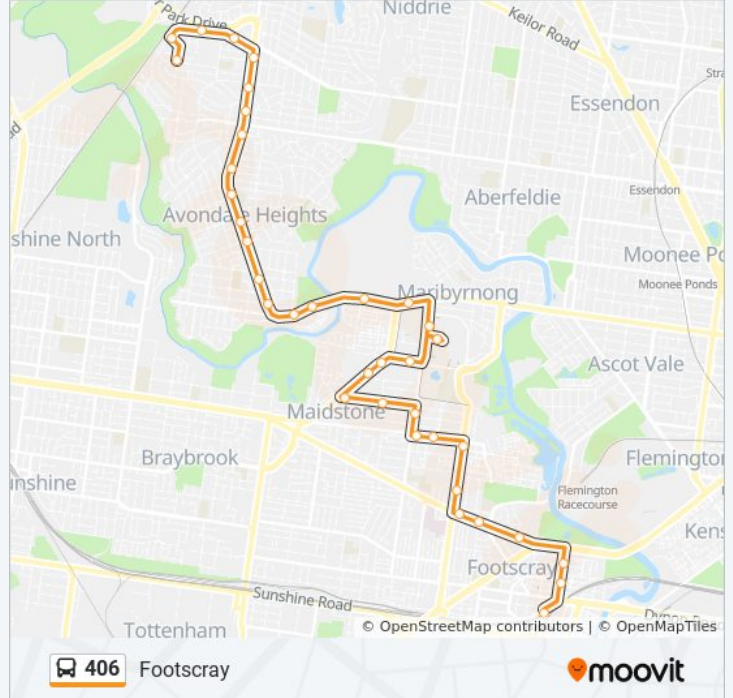

**406 bus Info**

**Direction:** Footscray

**Stops:** 36

**Trip Duration:** 34 min

**Line Summary:**

Wattle Rd/Hampstead Rd (Maidstone)  
 Hampstead Rd/Emu Rd (Maidstone)  
 Smith St/Emu Rd (Maidstone)  
 Marsh St/Rosamond Rd (Maribyrnong)  
 Valnere St/Mitchell St (Maribyrnong)  
 Rowe St/Mitchell St (Maribyrnong)  
 Monash St/Gordon St (Maribyrnong)  
 Titch St/Gordon St (Footscray)  
 Gordon St/Ballarat Rd (Footscray)  
 Commercial Rd/Ballarat Rd (Footscray)  
 Victoria University/Ballarat Rd (Footscray)  
 Lynch St/Moore St (Footscray)  
 Donald St/Moore St (Footscray)  
 Footscray

**Direction: Keilor East**

38 stops

[VIEW LINE SCHEDULE](#)

Footscray  
 Leeds St/Hopkins St (Footscray)  
 Donald St/Moore St (Footscray)  
 Stirling St/Moore St (Footscray)  
 Victoria University/Ballarat Rd (Footscray)  
 Commercial Rd/Ballarat Rd (Footscray)  
 Ballarat Rd/Gordon St (Footscray)  
 Owen St/Gordon St (Maribyrnong)  
 Birdwood St/Gordon St (Maribyrnong)  
 Prince St/Mitchell St (Maribyrnong)  
 Rosamond Rd/Mitchell St (Maribyrnong)  
 Havelock St/Mitchell St (Maidstone)  
 Raglan St/Mitchell St (Maidstone)  
 Cambridge Reserve/Mitchell (Maidstone)  
 Keith St/Hampstead Rd (Maidstone)