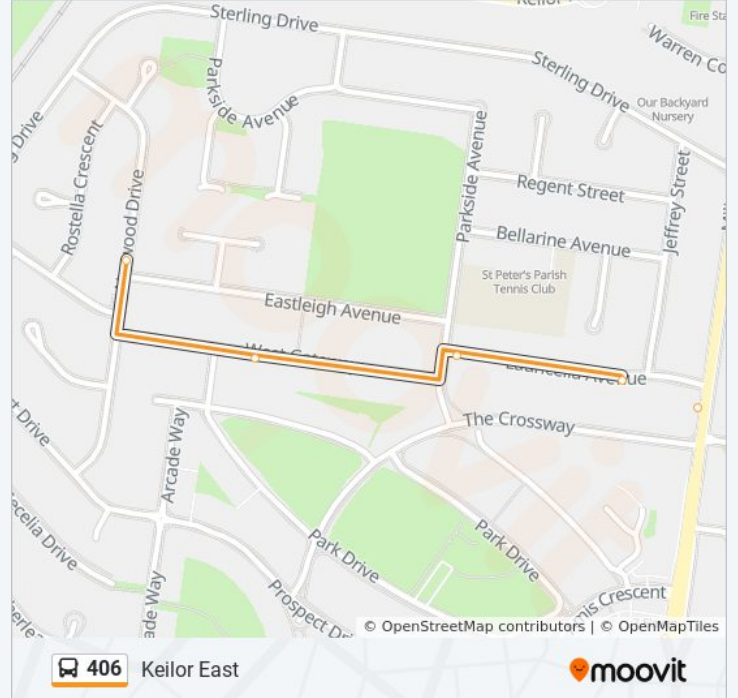

Emu Rd/Hampstead Rd (Maidstone)

Wattle Rd/Hampstead Rd (Maidstone)

Hampstead Rd/Williamson Rd (Maidstone)

16 Williamson Rd (Maribyrnong)

Highpoint Sc/Rosamond Rd (Maribyrnong)

Homemaker City/Rosamond Rd (Maribyrnong)

West Rd/Raleigh Rd (Maribyrnong)

Central Park Ave/Cordite Ave (Maribyrnong)

Canning St (Maribyrnong)

Glenside St/Canning St (Avondale Heights)

Riverside Ave/Military Rd (Avondale Heights)

Alexander St/Military Rd (Avondale Heights)

Westminster Dr/Military Rd (Avondale Heights)

Ridley Ave/Military Rd (Avondale Heights)

Holden Ave/Military Rd (Avondale Heights)

Chaumont Dr/Milleara Rd (Avondale Heights)

Buckley St/Milleara Rd (Avondale Heights)

Milleara Sc/Milleara Rd (Keilor East)

The Crossway/Milleara Rd (Keilor East)

Jeffrey St/Lauricella Ave (Keilor East)

Parkside Ave/Lauricella Ave (Keilor East)

Arcade Sq/West Gtwy (Keilor East)

Eastleigh Ave/Norwood Dr (Keilor East)

406 bus time schedules and route maps are available in an offline PDF at moovitapp.com. Use the [Moovit App](#) to see live bus times, train schedule or subway schedule, and step-by-step directions for all public transit in Melbourne.

[About Moovit](#) • [MaaS Solutions](#) • [Supported Countries](#) • [Mooviter Community](#)

© 2024 Moovit - All Rights Reserved

Check Live Arrival Times