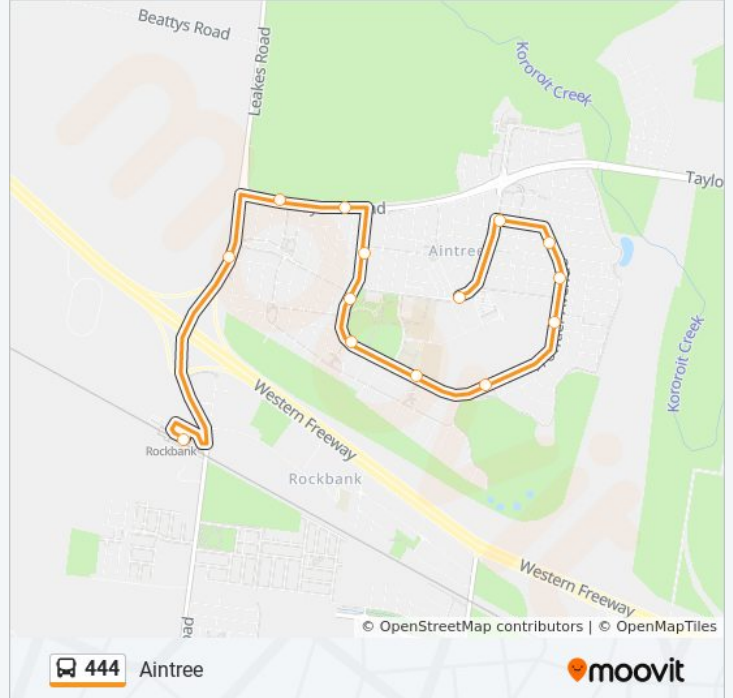

Direction: Aintree

14 stops

[VIEW LINE SCHEDULE](#)

Rockbank Station (Rockbank)
Woodlea Bvd/Leakes Rd (Aintree)
Quarry Rd/Taylors Rd (Aintree)
Frontier Ave/Taylors Rd (Aintree)
Wireless Dr/Frontier Ave (Aintree)
Woodlea Bvd/Frontier Ave (Aintree)
Alluvial Rd/Frontier Ave (Aintree)
Nugget Pl/Frontier Ave (Aintree)
Featherwood Dr/Frontier Ave (Aintree)
Nettle Way/Frontier Ave (Aintree)
Cobblefield St/Frontier Ave (Aintree)
Historical Dr/Frontier Ave (Aintree)
Fields St/Frontier Ave (Aintree)
Aintree Town Centre/Fields St (Aintree)

444 bus Info

Direction: Aintree

Stops: 14

Trip Duration: 13 min

Line Summary:

Direction: Rockbank

8 stops

[VIEW LINE SCHEDULE](#)

Woodlea Bvd/Leakes Rd (Aintree)

Rockbank Station (Rockbank)

444 bus Time Schedule

Rockbank Route Timetable:

Sunday	7:01 AM - 10:03 PM
Monday	7:01 AM - 10:03 PM
Tuesday	6:07 AM - 9:35 PM
Wednesday	6:07 AM - 9:35 PM
Thursday	6:07 AM - 9:35 PM
Friday	7:00 AM - 10:03 PM
Saturday	7:01 AM - 10:03 PM