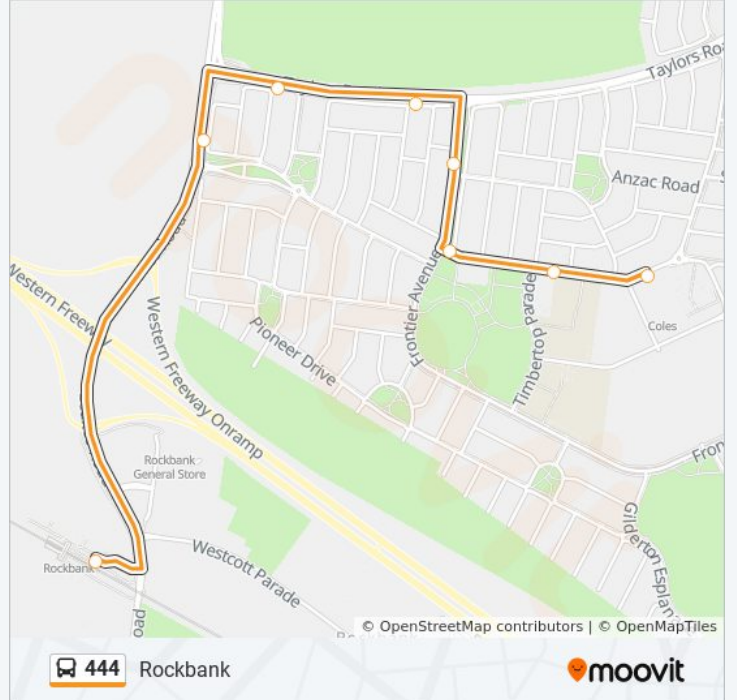

Direction: Aintree

14 stops

[VIEW LINE SCHEDULE](#)

Rockbank Station (Rockbank)
Woodlea Bvd/Leakes Rd (Aintree)
Quarry Rd/Taylors Rd (Aintree)
Frontier Ave/Taylors Rd (Aintree)
Wireless Dr/Frontier Ave (Aintree)
Woodlea Bvd/Frontier Ave (Aintree)
Alluvial Rd/Frontier Ave (Aintree)
Nugget Pl/Frontier Ave (Aintree)
Featherwood Dr/Frontier Ave (Aintree)
Nettle Way/Frontier Ave (Aintree)
Cobblefield St/Frontier Ave (Aintree)
Historical Dr/Frontier Ave (Aintree)
Fields St/Frontier Ave (Aintree)
Aintree Town Centre/Fields St (Aintree)

Aintree Town Centre/Fields St (Aintree)

Timbertop Pde/Fields St (Aintree)

Frontier Ave/Fields St (Aintree)

Goldsmith Way/Frontier Ave (Aintree)

Frontier Ave/Taylor's Rd (Aintree)

Quarry Rd/Taylor's Rd (Aintree)

Woodlea Bvd/Leakes Rd (Aintree)

Rockbank Station (Rockbank)

444 bus Time Schedule

Rockbank Route Timetable:

Sunday	7:01 AM - 10:03 PM
Monday	7:01 AM - 10:03 PM
Tuesday	6:07 AM - 9:35 PM
Wednesday	6:07 AM - 9:35 PM
Thursday	6:07 AM - 9:35 PM
Friday	7:00 AM - 10:03 PM
Saturday	7:01 AM - 10:03 PM

444 bus Info

Direction: Rockbank

Stops: 8

Trip Duration: 7 min

Line Summary:

444 bus time schedules and route maps are available in an offline PDF at moovitapp.com. Use the [Moovit App](#) to see live bus times, train schedule or subway schedule, and step-by-step directions for all public transit in Melbourne.