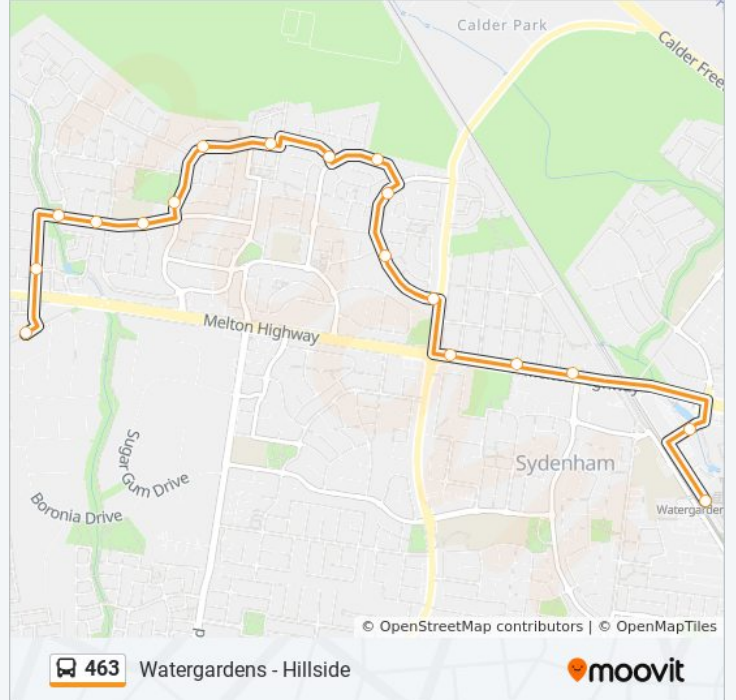

Use the Moovit App to find the closest 463 bus station near you and find out when is the next 463 bus arriving.

**Direction: Hillside**

19 stops

[VIEW LINE SCHEDULE](#)

- Watergardens Station/Watergardens Circuit Rd (Taylors Lakes)
- Mccubbin Dr/Melton Hwy (Taylors Lakes)
- Overton Lea Bvd/Melton Hwy (Sydenham)
- Carrington St/Melton Hwy (Sydenham)
- Glenbruar Dr/Calder Park Dr (Hillside)
- Chelsea Gardens/Glenbruar Dr (Hillside)
- Kanmore Cres/Glenbruar Dr (Hillside)
- Berthon Cres/Wolviston Ave (Hillside)
- Langmore Dr/Wolviston Ave (Hillside)
- Sinclair Ave/Langmore Dr (Hillside)
- Hillcrest Dr/Royal Cres (Hillside)
- Hillside Recreation Reserve/Royal Cres (Hillside)
- Golden Way/Wattle Valley Dr (Hillside)
- Bellevue Bvd/Wattle Valley Dr (Hillside)
- The Regency/Wattle Valley Dr (Hillside)
- King Dr/The Regency (Hillside)
- Sunningdale Dr/Sanctuary Rd (Hillside)
- Aspire Bvd/Beattys Rd (Hillside)
- Sanctuary Rd/Beattys Rd (Hillside)

**463 bus Info**

**Direction:** Hillside

**Stops:** 19

**Trip Duration:** 23 min

**Line Summary:**

**Direction: Watergardens**

18 stops

[VIEW LINE SCHEDULE](#)

**463 bus Time Schedule**

Watergardens Route Timetable:

Sunday	07:59 - 21:08
Monday	05:21 - 21:31
Tuesday	05:21 - 21:31
Wednesday	05:21 - 21:31
Thursday	05:21 - 21:31
Friday	05:21 - 21:31
Saturday	06:02 - 21:32

**463 bus Info**

**Direction:** Watergardens

**Stops:** 18

**Trip Duration:** 19 min

**Line Summary:**

(Taylors Lakes)

463 bus time schedules and route maps are available in an offline PDF at [moovitapp.com](https://moovitapp.com). Use the [Moovit App](#) to see live bus times, train schedule or subway schedule, and step-by-step directions for all public transit in Melbourne.