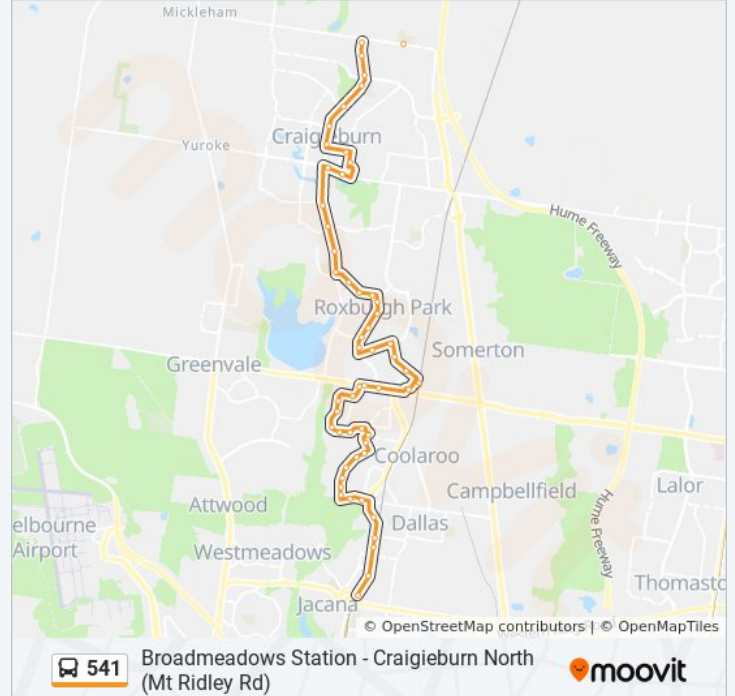

Mckenzie Cres/Roxburgh Park Dr (Roxburgh
Park)

Kennedy Pde/Roxburgh Park Dr (Roxburgh Park)

Masters Cct/James Mirams Dr (Roxburgh Park)

Westbury Pkwy/James Mirams Dr (Roxburgh
Park)

Lombard St/James Mirams Dr (Roxburgh Park)

Lysterfield Dr/Aitken Bvd (Greenvale)

Candlebark Dr/Aitken Bvd (Greenvale)

Fairways Bvd/Aitken Bvd (Craigieburn)

Elevation Bvd/Aitken Bvd (Craigieburn)

Aitken Bvd/Craigieburn Rd (Craigieburn)

Balyang Way/Craigieburn Rd (Craigieburn)

Craigieburn Central Sc/Lygon Dr (Craigieburn)

Craigieburn Central Sc/Central Park Ave
(Craigieburn)

Splash Aqua Park And Leisure Centre/Aitken Bvd
(Craigieburn)

Marathon Bvd/Aitken Bvd (Craigieburn)

Brookfield Bvd/Aitken Bvd (Craigieburn)