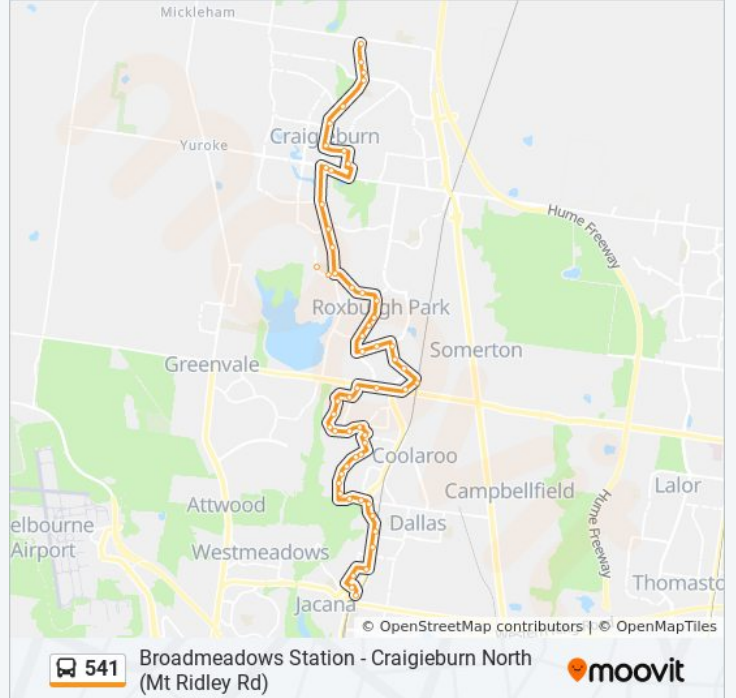

Broadmeadows Valley Park/Shankland Bvd (Meadow Heights)

Paringa Bvd/Shankland Bvd (Meadow Heights)

Meadow Heights Sc/Hudson Cct (Meadow Heights)

Papworth Pl/Hudson Cct (Meadow Heights)

Buchan St/Malmsbury Dr (Meadow Heights)

Eldorado Cres/Malmsbury Dr (Meadow Heights)

Woodburn Cres/Malmsbury Dr (Meadow Heights)

Midas Ct/Malmsbury Dr (Meadow Heights)

Breamlea Ct/Malmsbury Dr (Meadow Heights)

Bradman Dr/Malmsbury Dr (Meadow Heights)

Hazeldene St/Barry Rd (Meadow Heights)

Nourell Ct/Barry Rd (Meadow Heights)

Barry Rd/Pascoe Vale Rd (Coolaroo)

Avoca St/Pascoe Vale Rd (Dallas)

Girgarre St/Pascoe Vale Rd (Broadmeadows)

Cobram St/Pascoe Vale Rd (Broadmeadows)

55 stops

[VIEW LINE SCHEDULE](#)

Broadmeadows Station/Pascoe Vale Rd
(Broadmeadows)

Coleraine St/Pascoe Vale Rd (Broadmeadows)

Cobram St/Pascoe Vale Rd (Broadmeadows)

Girgarre St/Pascoe Vale Rd (Broadmeadows)