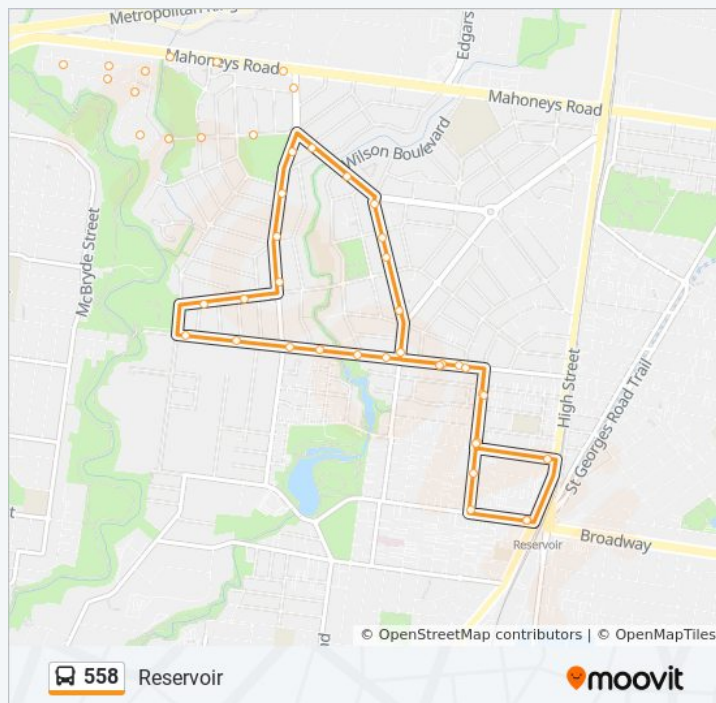

558 bus Info

Direction: Reservoir

Stops: 45

Trip Duration: 23 min

Line Summary:

- Lockton Ave/Mahoneys Rd (Reservoir)
- Doug Hannah Reserve/Anstey Ave (Reservoir)
- Sheargold St/Anstey Ave (Reservoir)
- Anstey Ave/Churchill Ave (Reservoir)
- Sheargold St/Churchill Ave (Reservoir)
- Riviera St/Moira Ave (Reservoir)
- Claremont Cres/Moira Ave (Reservoir)
- Lockton Ave/Davidson St (Reservoir)
- Dawson St/Davidson St (Reservoir)
- Ross St/Davidson St (Reservoir)
- Dredge St/Hughes Pde (Reservoir)
- Wilson Bvd/Hughes Pde (Reservoir)
- Hughes Pde/Mcfadzean Ave (Reservoir)
- Hurley St/Mcfadzean Ave (Reservoir)
- Glasgow Ave/Mcfadzean Ave (Reservoir)
- Botha Ave/Mcfadzean Ave (Reservoir)
- O'Donnell St/Mcfadzean Ave (Reservoir)
- Chauvel St/Broadhurst Ave (Reservoir)
- Gellibrand Cres/Broadhurst Ave (Reservoir)
- Barry St/Whitby St (Reservoir)
- Leamington St/Whitby St (Reservoir)
- Leamington St/Compton St (Reservoir)
- Edwardes St/Compton St (Reservoir)
- Reservoir Station/Edwardes St (Reservoir)

Direction: Reservoir

45 stops

[VIEW LINE SCHEDULE](#)

- Reservoir Station/Edwardes St (Reservoir)
- High St/Leamington St (Reservoir)
- Leamington St/Whitby St (Reservoir)
- Barry St/Whitby St (Reservoir)
- Gellibrand Cres/Broadhurst Ave (Reservoir)

Lawley St/Broadhurst Ave (Reservoir)

Edgars Creek Wetlands/Broadhurst Ave
(Reservoir)

558 bus Info

Direction: Reservoir

Stops: 45

Trip Duration: 21 min

Line Summary:

Mcfadzean Ave/Broadhurst Ave (Reservoir)

Chauvel St/Broadhurst Ave (Reservoir)

Gellibrand Cres/Broadhurst Ave (Reservoir)

Barry St/Whitby St (Reservoir)

Leamington St/Whitby St (Reservoir)

Leamington St/Compton St (Reservoir)

Edwardes St/Compton St (Reservoir)