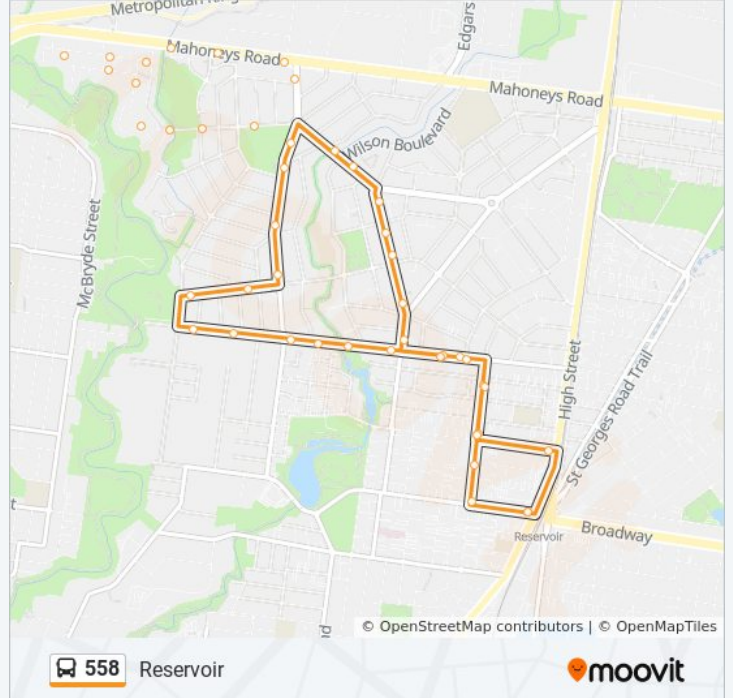

Direction: Reservoir

45 stops

[VIEW LINE SCHEDULE](#)

Reservoir Station/Edwardes St (Reservoir)

High St/Leamington St (Reservoir)

Leamington St/Whitby St (Reservoir)

Barry St/Whitby St (Reservoir)

Gellibrand Cres/Broadhurst Ave (Reservoir)

558 bus Info

Direction: Reservoir

Stops: 45

Trip Duration: 23 min

Line Summary:

- Lockton Ave/Mahoneys Rd (Reservoir)
- Doug Hannah Reserve/Anstey Ave (Reservoir)
- Sheargold St/Anstey Ave (Reservoir)
- Anstey Ave/Churchill Ave (Reservoir)
- Sheargold St/Churchill Ave (Reservoir)
- Riviera St/Moira Ave (Reservoir)
- Claremont Cres/Moira Ave (Reservoir)
- Lockton Ave/Davidson St (Reservoir)
- Dawson St/Davidson St (Reservoir)
- Ross St/Davidson St (Reservoir)
- Dredge St/Hughes Pde (Reservoir)
- Wilson Bvd/Hughes Pde (Reservoir)
- Hughes Pde/Mcfadzean Ave (Reservoir)
- Hurley St/Mcfadzean Ave (Reservoir)
- Glasgow Ave/Mcfadzean Ave (Reservoir)
- Botha Ave/Mcfadzean Ave (Reservoir)
- O'Donnell St/Mcfadzean Ave (Reservoir)
- Chauvel St/Broadhurst Ave (Reservoir)
- Gellibrand Cres/Broadhurst Ave (Reservoir)
- Barry St/Whitby St (Reservoir)
- Leamington St/Whitby St (Reservoir)
- Leamington St/Compton St (Reservoir)
- Edwardes St/Compton St (Reservoir)
- Reservoir Station/Edwardes St (Reservoir)

Direction: Reservoir

45 stops

[VIEW LINE SCHEDULE](#)

- Reservoir Station/Edwardes St (Reservoir)
- High St/Leamington St (Reservoir)
- Leamington St/Whitby St (Reservoir)
- Barry St/Whitby St (Reservoir)
- Gellibrand Cres/Broadhurst Ave (Reservoir)

Lawley St/Broadhurst Ave (Reservoir)

Edgars Creek Wetlands/Broadhurst Ave
(Reservoir)

558 bus Info

Direction: Reservoir

Stops: 45

Trip Duration: 21 min

Line Summary:

Mcfadzean Ave/Broadhurst Ave (Reservoir)