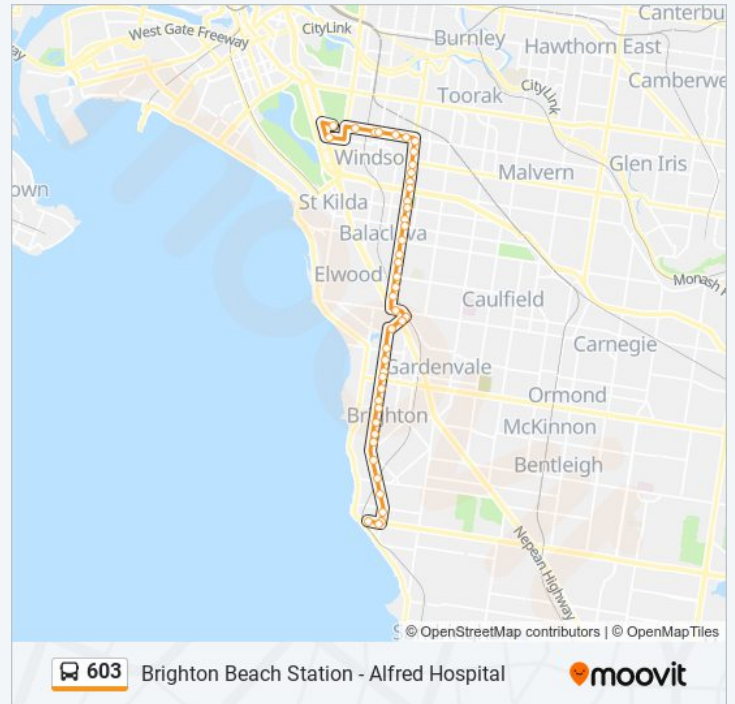

### Direction: Brighton Beach Station

44 stops

[VIEW LINE SCHEDULE](#)

Alfred Hospital/Commercial Rd (Prahran)

Wesley College/Moubray St (Melbourne City)

Braille Library/Commercial Rd (South Yarra)

Prahran Market/Commercial Rd (South Yarra)

### 603 bus Time Schedule

Brighton Beach Station Route Timetable:

Sunday	00:00 - 23:15
Monday	06:25 - 23:30
Tuesday	00:10 - 23:30
Wednesday	00:10 - 23:30
Thursday	00:10 - 23:30
Friday	00:10 - 23:30
Saturday	00:10 - 23:20

### 603 bus Info

**Direction:** Brighton Beach Station

**Stops:** 44

**Trip Duration: 42 min**  
**Line Summary:**

- High St/Williams Rd (Prahran)
- Gooch St/Williams Rd (Windsor)
- Rae Ct/Williams Rd (Windsor)
- Dandenong Rd/Williams Rd (Windsor)
- St Kilda Cemetery/Hotham St (St Kilda East)
- Alma Rd/Hotham St (St Kilda East)
- Cardigan St/Hotham St (St Kilda East)
- Inkerman St/Hotham St (St Kilda East)
- Balaclava Rd/Hotham St (St Kilda East)
- Melby Ave/Hotham St (St Kilda East)
- Mayfield St/Hotham St (St Kilda East)
- Glen Eira Rd/Hotham St (St Kilda East)
- Rippon Lea Historic Mansion/Hotham St (Elsternwick)
- 202 Hotham St (Elsternwick)
- Brighton Rd/Glen Huntly Rd (Elsternwick)
- Elsternwick Station/Horne St (Elsternwick)
- Nepean Hwy/Rusden St (Elsternwick)
- New St/Rusden St (Brighton)
- Head St/New St (Brighton)
- Cole St/New St (Brighton)
- Martin St/New St (Brighton)
- North Rd/New St (Brighton)
- Elwood St/New St (Brighton)
- Lewis St/New St (Brighton)
- Bay St/New St (Brighton)
- Ghiraween Chapel/New St (Brighton)
- Brighton Grammar/New St (Brighton)
- Cabrini Hospital/New St (Brighton)
- Chavasse St/New St (Brighton)
- Railway Ave/New St (Brighton)
- Windermere Cres/New St (Brighton)
- St Leonards Uniting Church/New St (Brighton)