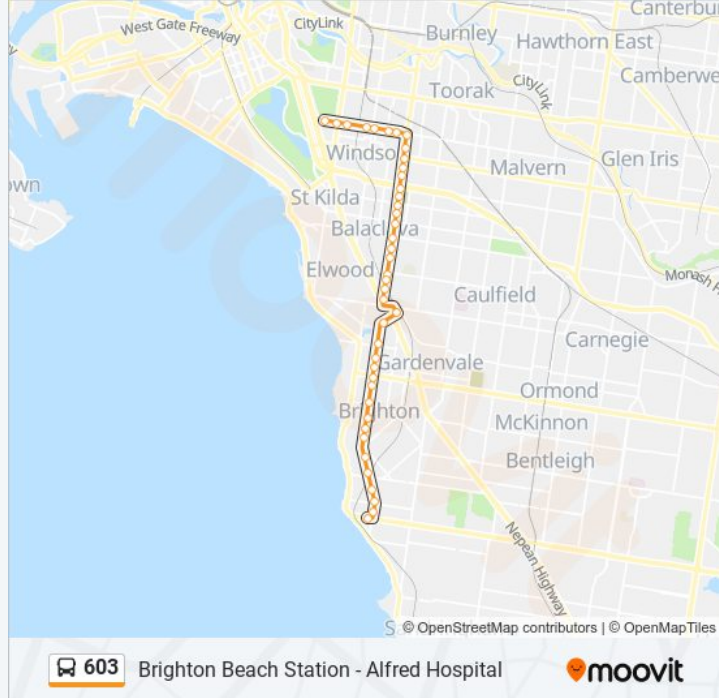

Erica St/Williams Rd (Windsor)

High St/Williams Rd (Prahran)

Murray St/Williams Rd (Prahran)

Malvern Rd/Williams Rd (South Yarra)

Francis St/Malvern Rd (South Yarra)

Bendigo St/Malvern Rd (South Yarra)

Chapel St/Malvern Rd (South Yarra)

Prahran Market/Commercial Rd (South Yarra)

Braille Library/Commercial Rd (South Yarra)

Punt Rd/Commercial Rd (South Yarra)

Alfred Hospital/Commercial Rd (Prahran)

Brighton Beach Station - Alfred Hospital

### Direction: Brighton Beach Station

44 stops

[VIEW LINE SCHEDULE](#)

Alfred Hospital/Commercial Rd (Prahran)

Wesley College/Moubray St (Melbourne City)

Braille Library/Commercial Rd (South Yarra)

Prahran Market/Commercial Rd (South Yarra)

### 603 bus Info

**Direction:** Brighton Beach Station

**Stops:** 44

**Trip Duration: 42 min**  
**Line Summary:**

- High St/Williams Rd (Prahran)
- Gooch St/Williams Rd (Windsor)
- Rae Ct/Williams Rd (Windsor)
- Dandenong Rd/Williams Rd (Windsor)
- St Kilda Cemetery/Hotham St (St Kilda East)
- Alma Rd/Hotham St (St Kilda East)
- Cardigan St/Hotham St (St Kilda East)
- Inkerman St/Hotham St (St Kilda East)
- Balaclava Rd/Hotham St (St Kilda East)
- Melby Ave/Hotham St (St Kilda East)
- Mayfield St/Hotham St (St Kilda East)
- Glen Eira Rd/Hotham St (St Kilda East)
- Rippon Lea Historic Mansion/Hotham St (Elsternwick)
- 202 Hotham St (Elsternwick)
- Brighton Rd/Glen Huntly Rd (Elsternwick)
- Elsternwick Station/Horne St (Elsternwick)
- Nepean Hwy/Rusden St (Elsternwick)
- New St/Rusden St (Brighton)
- Head St/New St (Brighton)
- Cole St/New St (Brighton)
- Martin St/New St (Brighton)
- North Rd/New St (Brighton)
- Elwood St/New St (Brighton)
- Lewis St/New St (Brighton)
- Bay St/New St (Brighton)
- Ghiraween Chapel/New St (Brighton)
- Brighton Grammar/New St (Brighton)
- Cabrini Hospital/New St (Brighton)
- Chavasse St/New St (Brighton)
- Railway Ave/New St (Brighton)
- Windermere Cres/New St (Brighton)
- St Leonards Uniting Church/New St (Brighton)