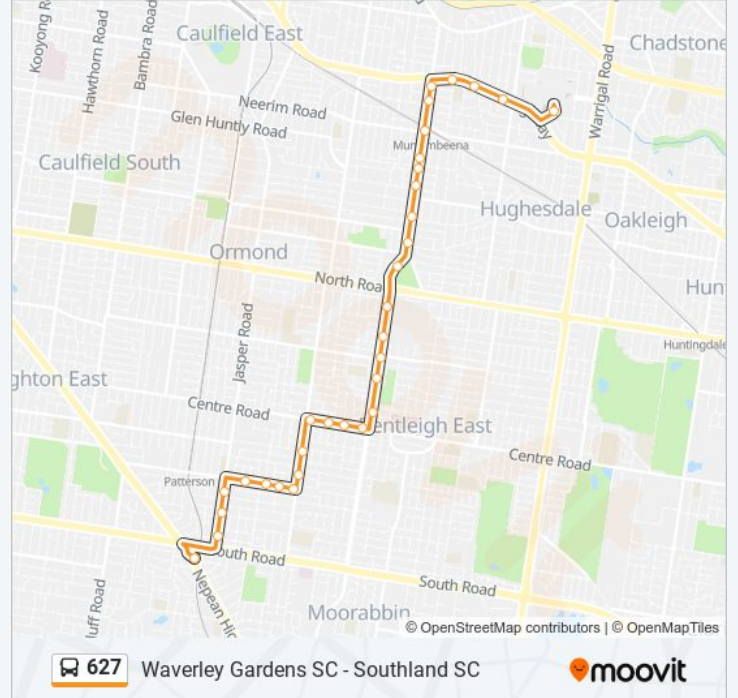

**Direction: Southland Sc**

31 stops

[VIEW LINE SCHEDULE](#)

- Moorabbin Station/Nepean Hwy (Moorabbin)
- Brailsford Rd/Jasper Rd (Bentleigh)
- Uonga Rd/Jasper Rd (Bentleigh)
- Halley Park/Jasper Rd (Bentleigh)
- Wilma St/Patterson Rd (Bentleigh)
- Hobart St/Patterson Rd (Bentleigh)
- Montreal St/Patterson Rd (Bentleigh)
- Tucker Rd/Patterson Rd (Bentleigh)
- Purtell St/Tucker Rd (Bentleigh)
- Lawson St/Tucker Rd (Bentleigh)
- Centre Rd/Tucker Rd (Bentleigh)
- Alexander St/Centre Rd (Bentleigh East)
- Francesco St/Centre Rd (Bentleigh East)
- Centre Rd/East Boundary Rd (Bentleigh East)
- Charles St/East Boundary Rd (Bentleigh East)
- Glen Eira Sports And Aquatic Centre/East Boundary Rd (Bentleigh East)
- Shrewsbury St/East Boundary Rd (Bentleigh East)
- Bethwyn St/East Boundary Rd (Bentleigh East)
- Molden St/East Boundary Rd (Bentleigh East)
- Duncan Mackinnon Reserve/Murrumbeena Rd (Bentleigh East)

### 627 bus Info

**Direction:** Waverley Gardens Sc

**Stops:** 32

**Trip Duration:** 27 min

**Line Summary:**

Deakin St/East Boundary Rd (Bentleigh East)

Glen Eira Sports And Aquatic Centre/East Boundary Rd (Bentleigh East)

Pollina St/Tucker Rd (Bentleigh)

Tucker Rd/Patterson Rd (Bentleigh)

Montreal St/Patterson Rd (Bentleigh)

Hobart St/Patterson Rd (Bentleigh)

Roma St/Patterson Rd (Bentleigh)

Halley Park/Jasper Rd (Bentleigh)

Small Rd/Jasper Rd (Bentleigh)

Fairbank Rd/Jasper Rd (Bentleigh)

Moorabbin Station/Nepean Hwy (Moorabbin)

627 bus time schedules and route maps are available in an offline PDF at [moovitapp.com](https://moovitapp.com). Use the [Moovit App](#) to see live bus times, train schedule or subway schedule, and step-by-step directions for all public transit in Melbourne.