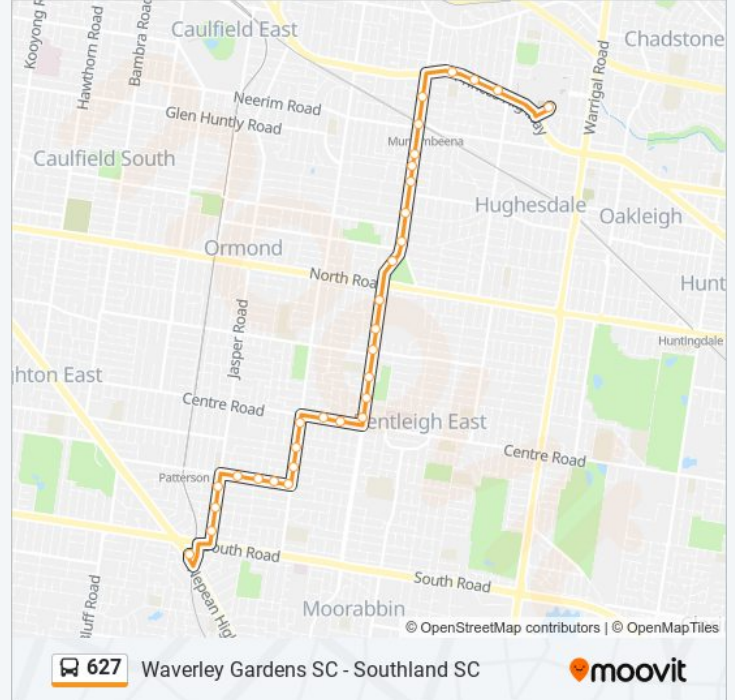

**Direction: Southland Sc**

31 stops

[VIEW LINE SCHEDULE](#)

- Moorabbin Station/Nepean Hwy (Moorabbin)
- Brailsford Rd/Jasper Rd (Bentleigh)
- Uonga Rd/Jasper Rd (Bentleigh)
- Halley Park/Jasper Rd (Bentleigh)
- Wilma St/Patterson Rd (Bentleigh)
- Hobart St/Patterson Rd (Bentleigh)
- Montreal St/Patterson Rd (Bentleigh)
- Tucker Rd/Patterson Rd (Bentleigh)
- Purtell St/Tucker Rd (Bentleigh)
- Lawson St/Tucker Rd (Bentleigh)
- Centre Rd/Tucker Rd (Bentleigh)
- Alexander St/Centre Rd (Bentleigh East)
- Francesco St/Centre Rd (Bentleigh East)
- Centre Rd/East Boundary Rd (Bentleigh East)
- Charles St/East Boundary Rd (Bentleigh East)
- Glen Eira Sports And Aquatic Centre/East Boundary Rd (Bentleigh East)
- Shrewsbury St/East Boundary Rd (Bentleigh East)
- Bethwyn St/East Boundary Rd (Bentleigh East)
- Molden St/East Boundary Rd (Bentleigh East)
- Duncan Mackinnon Reserve/Murrumbeena Rd (Bentleigh East)

Mclaurin Rd/Murrumbeena Rd (Murrumbeena)

Mclaurin Rd/Murrumbeena Rd (Murrumbeena)

Murrumbeena Station/Murrumbeena Rd (Murrumbeena)

Blackwood St/Murrumbeena Rd (Murrumbeena)

Bruce St/Dandenong Rd (Malvern East)

Sydare Ave/Dandenong Rd (Malvern East)

Alma St/Dandenong Rd (Malvern East)

Chadstone Shopping Centre/Eastern Access Rd (Malvern East)

### Direction: Waverley Gardens Sc

32 stops

[VIEW LINE SCHEDULE](#)

Chadstone Shopping Centre/Eastern Access Rd (Malvern East)

Hooper St/Dandenong Rd (Murrumbeena)

Wilson St/Dandenong Rd (Murrumbeena)

Hobart Rd/Dandenong Rd (Murrumbeena)