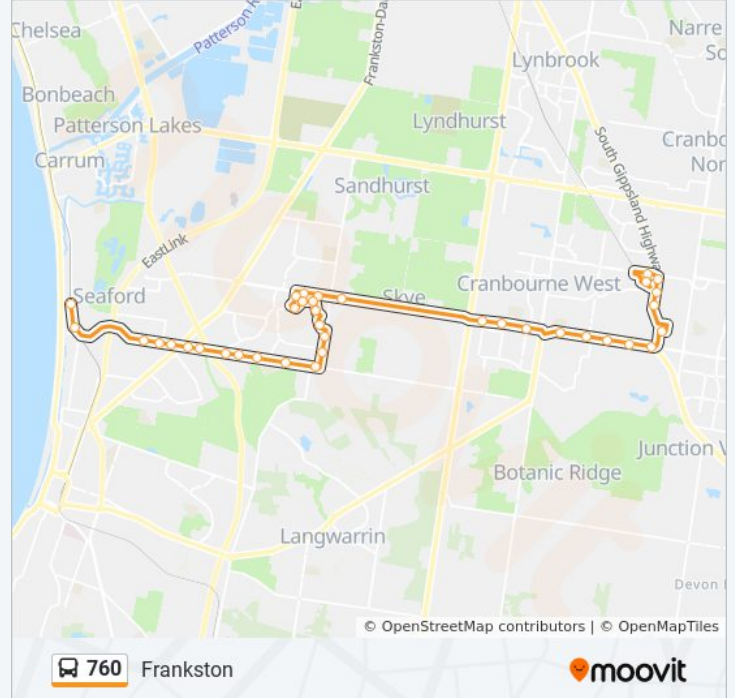

760 bus Info

Direction: Frankston

Stops: 37

Trip Duration: 37 min

Line Summary:

Rowellyn Park Primary School/Tattler St (Carrum Downs)

Earnshaw Dr/Rowellyn Ave (Carrum Downs)

Leffern Ct/Herrington Ave (Carrum Downs)

Heysen Dr/Mccormicks Rd (Carrum Downs)

Gamble Rd/Mccormicks Rd (Skye)

Carrum Downs Plaza/Ballarto Rd (Carrum Downs)

Flora Park Way/Ballarto Rd (Carrum Downs)

Flinders Christian Community College/Ballarto Rd (Carrum Downs)

Carrum Downs Police Station/Ballarto Rd (Frankston North)

Lyrebird Dr/Ballarto Rd (Carrum Downs)

Fernwren Pl/Ballarto Rd (Frankston North)

Mitre Cres/Ballarto Rd (Frankston North)

Bellevue Cres/Seaford Rd (Seaford)

Prince Cres/Seaford Rd (Seaford)

Barry St/Seaford Rd (Seaford)

Johnstone St/Railway Pde (Seaford)

Seaford Station/Railway Pde (Seaford)

Direction: Karingal

35 stops

[VIEW LINE SCHEDULE](#)

Seaford Station/Railway Pde (Seaford)