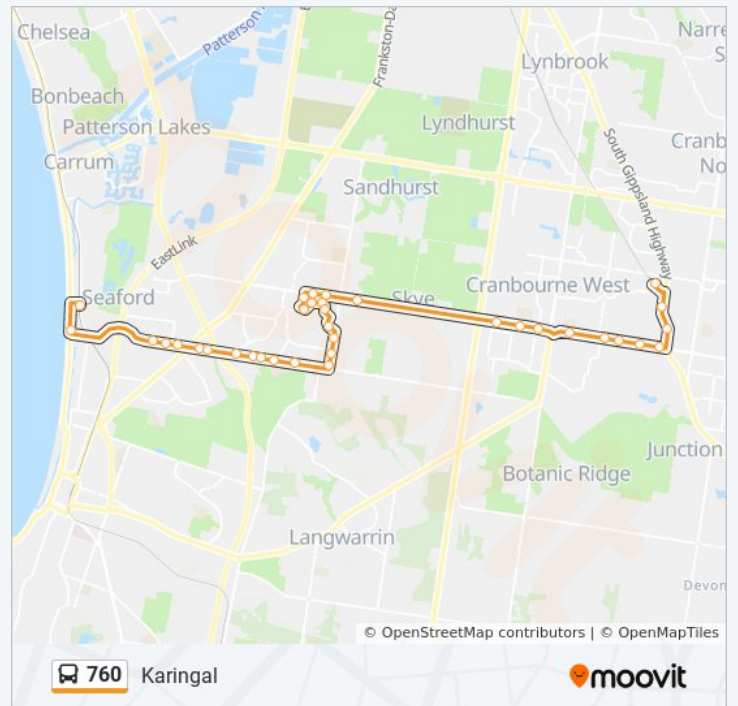

760 bus Info

Direction: Frankston

Stops: 37

Trip Duration: 37 min

Line Summary:

Rowellyn Park Primary School/Tattler St (Carrum Downs)

Earnshaw Dr/Rowellyn Ave (Carrum Downs)

Leffern Ct/Herrington Ave (Carrum Downs)

Prince Cres/Seaford Rd (Seaford)

Barry St/Seaford Rd (Seaford)

Johnstone St/Railway Pde (Seaford)

Seaford Station/Railway Pde (Seaford)

Direction: Karingal

35 stops

[VIEW LINE SCHEDULE](#)

Seaford Station/Railway Pde (Seaford)

Elaine Ct/Sladen St (Cranbourne)

Fairbairn Rd/Sladen St (Cranbourne)

Lurline St/Sladen St (Cranbourne)

Cranbourne Integrated Care/Sladen St
(Cranbourne)

Cranbourne Park Sc/High St (Cranbourne)

Alexander St/High St (Cranbourne)

Cranbourne Station/Station St (Cranbourne)

subway schedule, and step-by-step directions for all public transit in Melbourne.

[About Moovit](#) · [MaaS Solutions](#) · [Supported Countries](#) · [Mooviter Community](#)