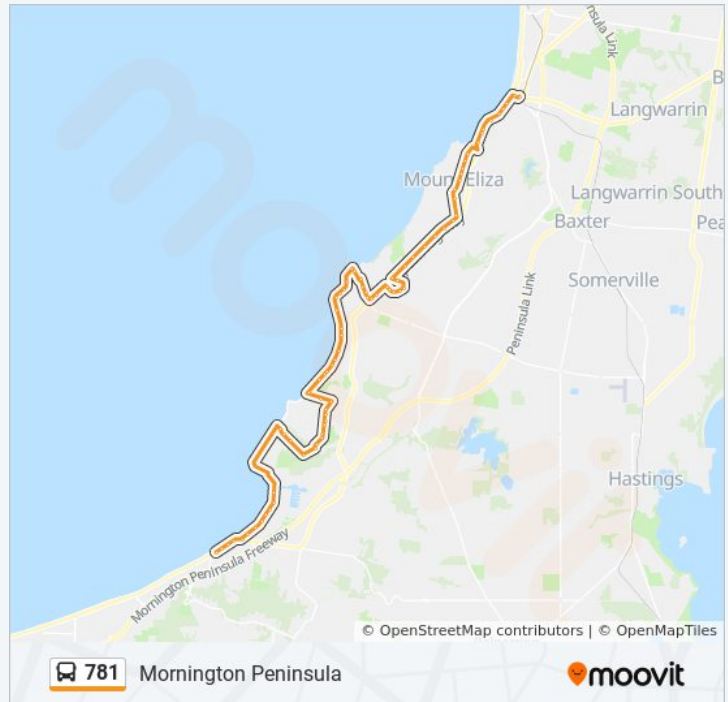

Direction: Mornington Peninsula

77 stops

[VIEW LINE SCHEDULE](#)

Gibson St/Odonohue St (Dromana)
 Dromana Shops/Point Nepean Rd (Dromana)
 Kangerong Ave/Point Nepean Rd (Dromana)
 Williams St/Point Nepean Rd (Dromana)
 Nepean Hwy/Dromana Pde (Safety Beach)

Hawker St/Esplanade (Mount Martha)

Craigie Rd/Esplanade (Mount Martha)

Shanns Ave/Esplanade (Mount Martha)

Bentons Rd/Esplanade (Mornington)

Fossil Beach/633 Esplanade (Mornington)

670 Esplanade (Mornington)

King Georges Ave/Esplanade (Mornington)

Webb St/Esplanade (Mornington)

781 bus Info

Direction: Mornington Peninsula

Stops: 77

Trip Duration: 71 min

Line Summary:

Williams Rd/Esplenade (Mornington)
Townsend Lane/Esplenade (Mornington)
Mornington Park/Esplenade (Mornington)
Ross St/Main St (Mornington)
Barkly Street Bus Interchange/Barkly St (Mornington)
The Bays Hospital/Main St (Mornington)
York St/Main St (Mornington)
Surrey St/Main St (Mornington)
Spray St/Nepean Hwy (Mornington)
Tanti Ave/Nepean Hwy (Mornington)
Illowa St/Robertson Dr (Mornington)
Jacana St/Robertson Dr (Mornington)
Mornington Park Ps/Robertson Dr (Mornington)
Carramar St/Robertson Dr (Mornington)
Fitzgerald St/Robertson Dr (Mornington)
Taranna St/Bungower Rd (Mornington)
Bungower Rd/Nepean Hwy (Mornington)
Oakbank Rd/Nepean Hwy (Mornington)
Shotton Rd/Nepean Hwy (Mount Eliza)
George Vowell Aged Care/Nepean Hwy (Mount Eliza)
Volitans Ave/Nepean Hwy (Mount Eliza)
Kunyang Rd/Nepean Hwy (Mount Eliza)
Koetong Pde/Nepean Hwy (Mount Eliza)
Coonara Ave/Mount Eliza Way (Mount Eliza)
Wimborne Ave/Mount Eliza Way (Mount Eliza)
Mount Eliza Sc/Mount Eliza Way (Mount Eliza)
Barton Dr/Old Mornington Rd (Mount Eliza)
Richman Dr/Old Mornington Rd (Mount Eliza)
Toorak College/Old Mornington Rd (Mount Eliza)
Stephens Rd/Old Mornington Rd (Mount Eliza)
Daveys Bay Rd/Old Mornington Rd (Mount Eliza)
Ithaca Rd/Nepean Hwy (Frankston South)