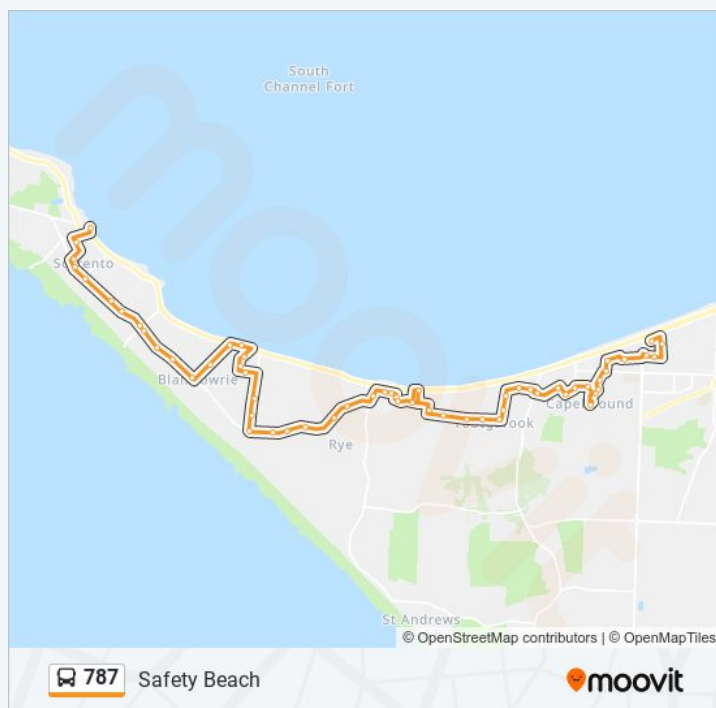

Doe St/Melbourne Rd (Rye)

Hogan Dr/Melbourne Rd (Rye)

Thomson Tce/Melbourne Rd (Rye)

Peninsula Ave/Melbourne Rd (Rye)

787 bus Time Schedule

Safety Beach Route Timetable:

Sunday	Not Operational
Monday	08:55 - 15:55
Tuesday	08:55 - 15:55
Wednesday	08:55 - 15:55
Thursday	08:55 - 15:55
Friday	08:55 - 15:55
Saturday	10:50 - 16:50

787 bus Info

Direction: Safety Beach

Stops: 58

Trip Duration: 50 min

Line Summary:

Rj Rowley Recreation Reserve/Melbourne Rd
(Rye)

Marvin Ave/Dundas St (Rye)

Rye Beach Community Centre/Nelson St (Rye)