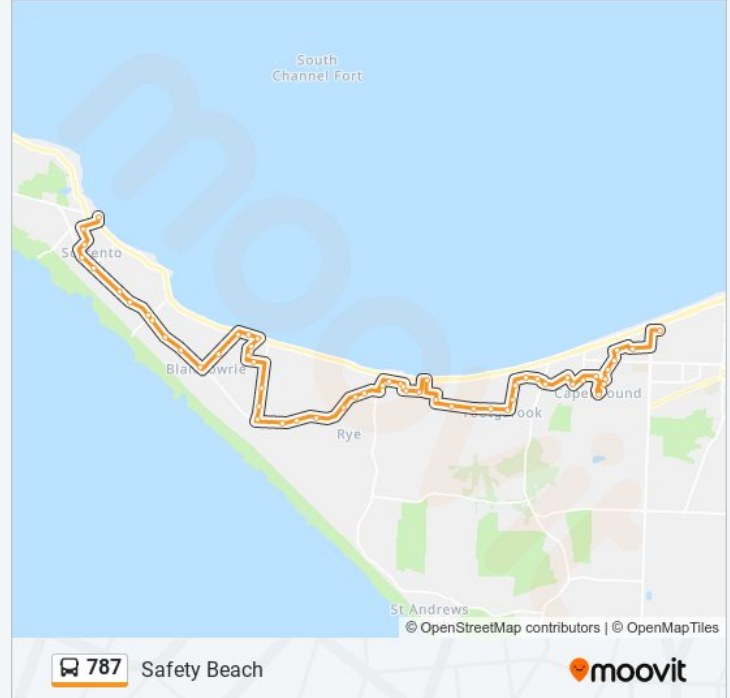

Adelaide St/Grant St (Blairgowrie)

Koorinal Rd/Kennedy St (Blairgowrie)

Blairgowrie Hall/William Rd (Blairgowrie)

Adelaide St/Point Nepean Rd (Blairgowrie)

Revell St/Point Nepean Rd (Blairgowrie)

Blairgowrie Sc/St Johns Wood Rd (Blairgowrie)

Ellesmere St/St Johns Wood Rd (Blairgowrie)

St Johns Wood Rd/Melbourne Rd (Blairgowrie)

Brooke Cres/Melbourne Rd (Blairgowrie)

Beach Ave/Melbourne Rd (Blairgowrie)

Derrick St/Melbourne Rd (Blairgowrie)

Hughes Rd/Melbourne Rd (Sorrento)

Mission St/Melbourne Rd (Sorrento)

Ivanhoe St/Melbourne Rd (Sorrento)

St Pauls Rd/Melbourne Rd (Sorrento)

Bowen Rd/Melbourne Rd (Sorrento)

Darling Rd/Coppin Rd (Sorrento)

Ocean Beach Rd/Kerferd Ave (Sorrento)

787 bus Info

Direction: Safety Beach

Stops: 58

Trip Duration: 50 min

Line Summary:

Rj Rowley Recreation Reserve/Melbourne Rd
(Rye)

Marvin Ave/Dundas St (Rye)

Rye Beach Community Centre/Nelson St (Rye)