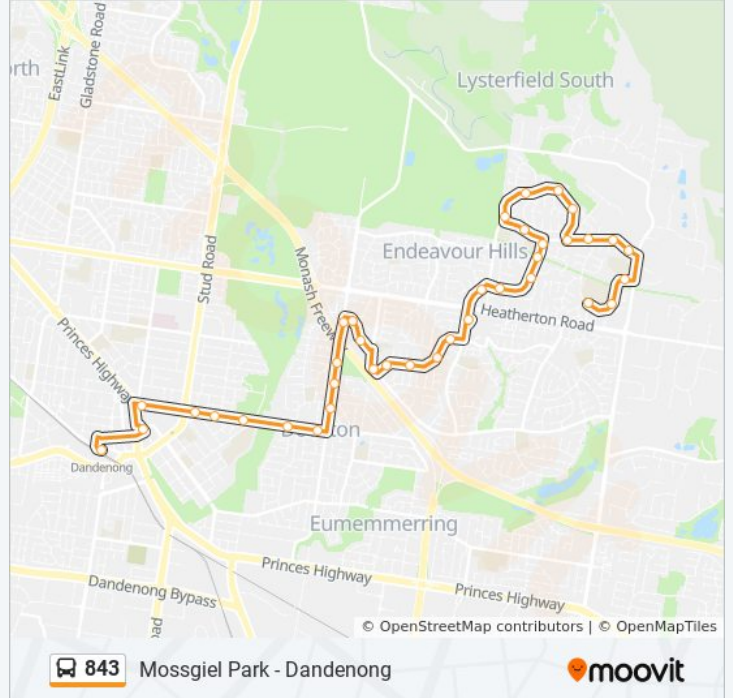

**Direction: Dandenong**

37 stops

[VIEW LINE SCHEDULE](#)

- Gleneagles Sec Col/Reema Bvd (Endeavour Hills)
- Brando Ct/Reema Bvd (Endeavour Hills)
- Maranatha Christian School/Reema Bvd (Endeavour Hills)
- Sulky Ct/Gleneagles Dr (Endeavour Hills)
- Steeple Pl/Gleneagles Dr (Endeavour Hills)
- Reema Bvd/Gleneagles Dr (Endeavour Hills)
- Shetland St/Gleneagles Dr (Endeavour Hills)
- Ben Cl/Shetland St (Endeavour Hills)
- Struan Ave/Shetland St (Endeavour Hills)
- Girvan Cct/Shetland St (Endeavour Hills)
- Lochalsh Ct/Shetland St (Endeavour Hills)
- Barry Simon Reserve/Gleneagles Dr (Endeavour Hills)
- Mossgiel Park Primary School/Scotsburn Way (Endeavour Hills)
- Crossdale Rise/Scotsburn Way (Endeavour Hills)
- Crossdale Rise/Scotsburn Way (Endeavour Hills)
- Lachlan Dr/Scotsburn Way (Endeavour Hills)
- Clifton Way/Mossgiel Park Dr (Endeavour Hills)
- Endeavour Hills Sc/Matthew Flinders Ave (Endeavour Hills)
- Lorraine Kovaks Reserve/Daniel Solander Dr

**Direction:** Dandenong

**Stops:** 37

**Trip Duration:** 36 min

**Line Summary:**

(Endeavour Hills)

Dampier Ct/Daniel Solander Dr (Endeavour Hills)

Johnson Pl/Daniel Solander Dr (Endeavour Hills)

Jones Ct/Daniel Solander Dr (Endeavour Hills)

Linden Place Sc/Power Rd (Doveton)

Doveton Baptist Church/Kidds Rd (Doveton)

Betula St/Kidds Rd (Doveton)

Robert Booth Reserve/Clow St (Dandenong)

Ross St/Clow St (Dandenong)

Clement St/Clow St (Dandenong)

Cleeland St/Clow St (Dandenong)

Langhorne Pl/Langhorne St (Dandenong)

Dandenong Station/Foster St (Dandenong)

**Direction: Mossgiel Park**

37 stops

[VIEW LINE SCHEDULE](#)

Dandenong Station/Foster St (Dandenong)