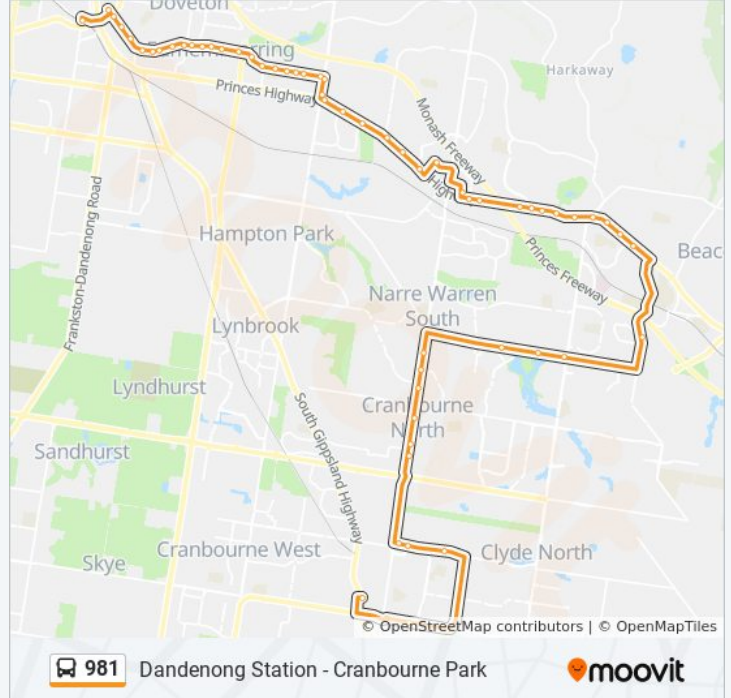

York Rd/Princes Hwy (Berwick)

Berwick Village Sc/High St (Berwick)

Rutland Rd/Princes Hwy (Berwick)

Bain St/Princes Hwy (Berwick)

Edrington Park Retirement Village/Princes Hwy (Berwick)

Innes Ct/Soldiers Rd (Berwick)

Clyde Rd/Greaves Rd (Berwick)

Domain Dr/Greaves Rd (Berwick)

Montebello Bvd/Greaves Rd (Narre Warren South)

Baringa Park Dr/Narre Warren-Cranbourne Rd (Narre Warren South)

Galloway Dr/Narre Warren-Cranbourne Rd (Narre Warren South)

Casey Central Sc/Narre Warren-Cranbourne Rd (Narre Warren South)

Casey Central Park/Narre Warren-Cranbourne Rd (Cranbourne North)

Rosebank Dr/Narre Warren-Cranbourne Rd

(Cranbourne North)

Sierra Bvd/Narre Warren-Cranbourne Rd
(Cranbourne North)

Cranbourne Park Sc/Lyall St (Cranbourne)

Direction: Dandenong Station

59 stops

[VIEW LINE SCHEDULE](#)

Cranbourne Park Sc/Lyall St (Cranbourne)

Cranbourne Library/Berwick-Cranbourne Rd
(Cranbourne East)

Casey Complex/Berwick-Cranbourne Rd
(Cranbourne East)