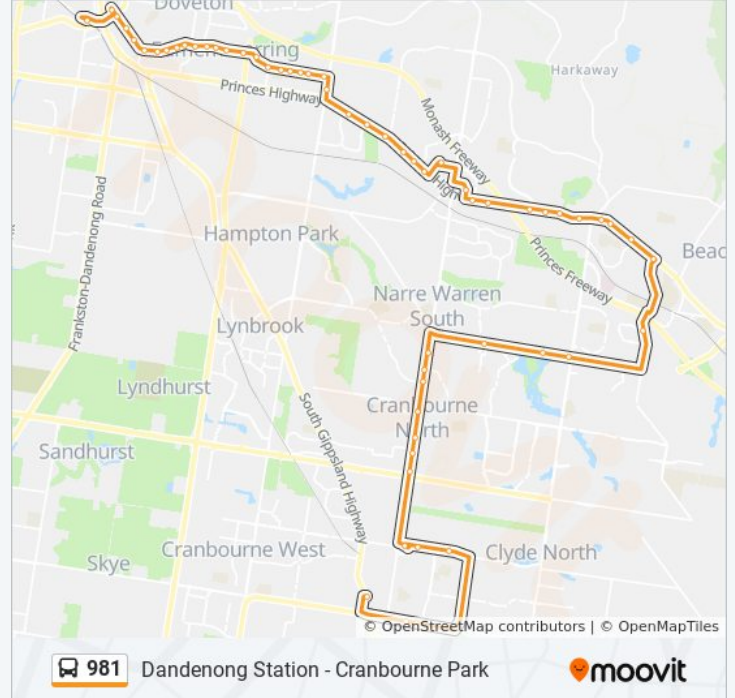

(Narre Warren South)

Wood Rd/Greaves Rd (Narre Warren South)

Domain Dr/Greaves Rd (Berwick)

Clyde Rd/Greaves Rd (Berwick)

Chirnside Rd/Soldiers Rd (Berwick)

Bryn Mawr Bvd/Princes Hwy (Berwick)

Edrington Park Retirement Village/Princes Hwy (Berwick)

Rutland Rd/Princes Hwy (Berwick)

Berwick Village Sc/High St (Berwick)

York Rd/Princes Hwy (Berwick)

Wilson Botanic Park/Princes Hwy (Berwick)

William Rd/Princes Hwy (Berwick)

Cyril Molyneux Reserve/Princes Hwy (Berwick)

Richardson St/Princes Hwy (Berwick)

Lloyd Ave/Princes Hwy (Narre Warren)

Regency Dr/Lauderdale Rd (Berwick)

Fountain Gate Sc/Overland Dr (Narre Warren)

Casey Arc/Princes Hwy (Narre Warren)

Max Pawsey Reserve/Princes Hwy (Narre Warren)

Fountain Gate Tennis Club/Princes Hwy (Narre Warren)

Tinks Rd/Princes Hwy (Narre Warren)

Hinrichsen Dr/Princes Hwy (Hallam)

Fitzgerald Rd/Princes Hwy (Hallam)

Princes Hwy/Belgrave-Hallam Rd (Hallam)

Mulguthrie Ct/Frawley Rd (Hallam)

Mountview Ave/Frawley Rd (Hallam)

Windsor St/Frawley Rd (Hallam)

Cornwall St/Frawley Rd (Hallam)

Hallam Senior Sec Col/Frawley Rd (Hallam)

Marshall Pl/Frawley Rd (Hallam)

Hallam Community Centre/Frawley Rd (Hallam)