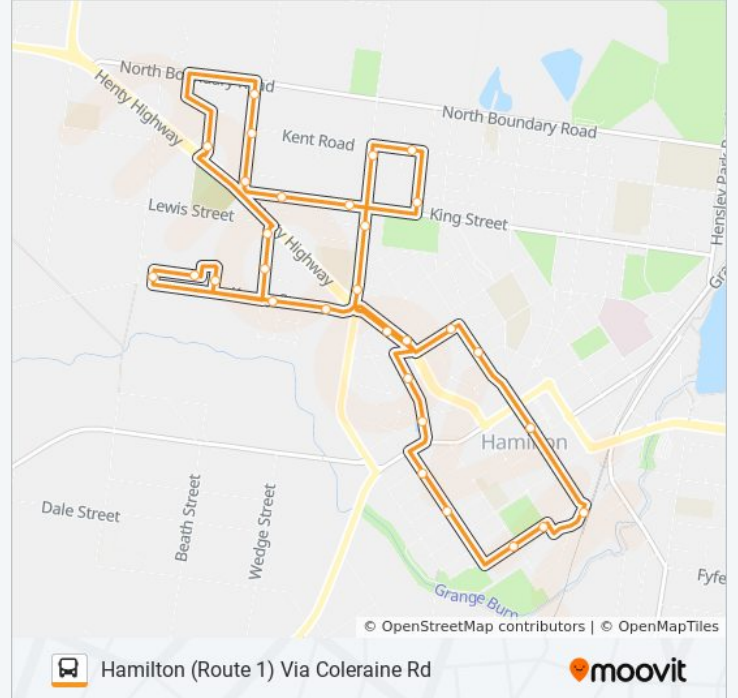

Hamilton (Route 1) Via Coleraine Rd

Get The App

The 1 bus line Hamilton (Route 1) Via Coleraine Rd has one route. For regular weekdays, their operation hours are:
 (1) Hamilton (Route 1): 8:00 AM - 5:00 PM
 Use the Moovit App to find the closest 1 bus station near you and find out when is the next 1 bus arriving.

1 bus Info
Direction: Hamilton (Route 1)
Stops: 31
Trip Duration: 25 min
Line Summary:

- Hamilton Town Centre/Brown St (Hamilton)
- Hamilton Station/Station St (Hamilton)
- Botanical Gardens/Martin St (Hamilton)
- Hamilton Croquet Club/Martin St (Hamilton)
- St Andrews Church/Mcintyre St (Hamilton)
- Lonsdale St/Mcintyre St (Hamilton)
- Hamilton Oylmpic Swimming Pool/Byron St (Hamilton)
- 33 Byron St (Hamilton)
- Dickens St/Coleraine Rd (Hamilton)
- 23 Kenny St (Hamilton)
- Mcphee St/Kenny St (Hamilton)
- Kenny St/Tulloch Cres (Hamilton)
- Walls Cres/Quigley St (Hamilton)
- Kenny St/Walls Cres (Hamilton)
- Miller Ct/Mcphee St (Hamilton)
- Coleraine Rd/Mcphee St (Hamilton)
- Coleraine Rd/Peck St (Hamilton)
- North Boundary Rd/Hammond St (Hamilton)
- South West Tafe/Hammond St (Hamilton)
- King St/Hammond St (Hamilton)
- 21 King St (Hamilton)

69 King St (Hamilton)

King St/Leopold St (Hamilton)

100 Kent Rd (Hamilton)

Kent Rd/Mt Baimbridge Rd (Hamilton)

Baimbridge College/Mt Baimbridge Rd (Hamilton)

Uren Ct/Mt Bainbridge Rd (Hamilton)

Francis St/Coleraine Rd (Hamilton)

Milton St/Francis St (Hamilton)

Collins St/Milton St (Hamilton)

Hamilton Town Centre/Brown St (Hamilton)

1 bus time schedules and route maps are available in an offline PDF at moovitapp.com. Use the [Moovit App](#) to see live bus times, train schedule or subway schedule, and step-by-step directions for all public transit in Melbourne.