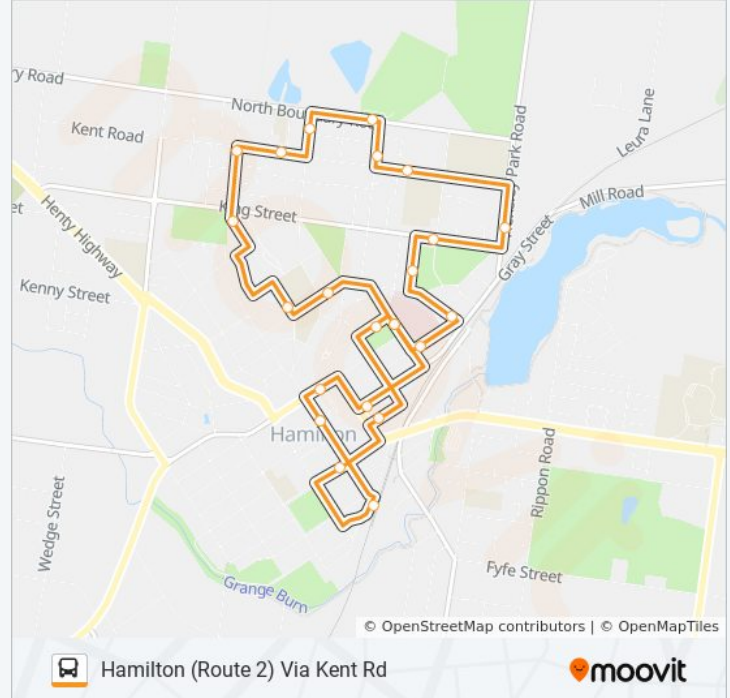

Direction: Hamilton (Route 2)

26 stops

[VIEW LINE SCHEDULE](#)

Hamilton Town Centre/Brown St (Hamilton)

Hamilton Station/Station St (Hamilton)

Brown St/French St (Hamilton)

Hamilton Aldi/French St (Hamilton)

Dinwoodie St/Sedgewick St (Hamilton)

Hamilton Base Hospital/Foster St (Hamilton)

Hamilton College/Macpherson St (Hamilton)

Hamilton Oval/Shakespeare St (Hamilton)

Horner St/Shakespeare St (Hamilton)

Hamilton Aquatic Centre/Shakespeare St (Hamilton)

Kent Rd/Gordon St (Hamilton)

Kerr St/Kent Rd (Hamilton)

May St/Park St (Hamilton)

Pedrina Park/North Boundary Rd (Hamilton)

Kent Rd/Bree Rd (Hamilton)

Kenna Ave/Kent Rd (Hamilton)

King St/Hensley Park Dr (Hamilton)

Stops: 26

Trip Duration: 25 min

Line Summary:

Hamilton Base Hospital/Foster St (Hamilton)

Garton St/Learmonth St (Hamilton)

Cox St/Gray St (Hamilton)

Senior Citizens Centre/104 Lonsdale St
(Hamilton)

Hamilton Town Centre/Brown St (Hamilton)