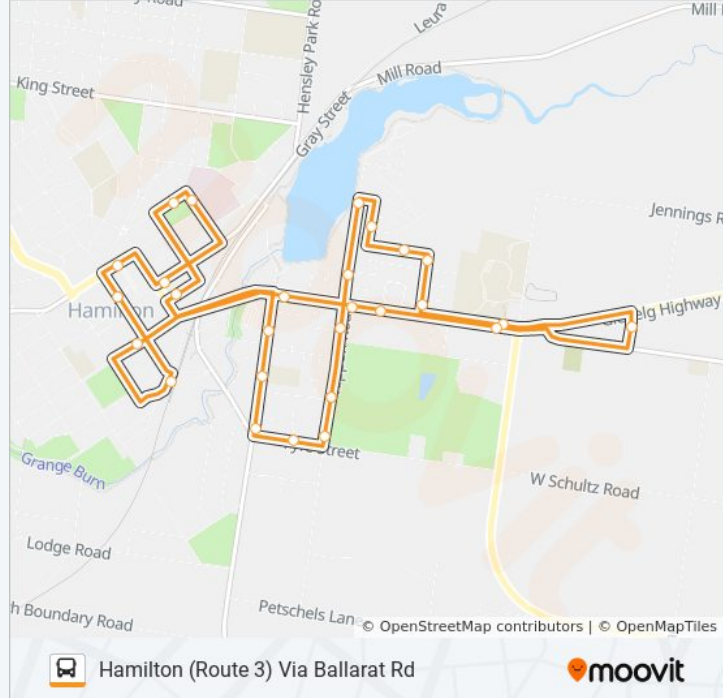

Hamilton (Route 3) Via Ballarat Rd

Get The App

The 3 bus line Hamilton (Route 3) Via Ballarat Rd has one route. For regular weekdays, their operation hours are:
 (1) Hamilton (Route 3): 9:00 AM - 6:00 PM
 Use the Moovit App to find the closest 3 bus station near you and find out when is the next 3 bus arriving.

3 bus Info
Direction: Hamilton (Route 3)
Stops: 29
Trip Duration: 25 min
Line Summary:

- Hamilton Town Centre/Brown St (Hamilton)
- Hamilton Station/Station St (Hamilton)
- Brown St/French St (Hamilton)
- Hamilton Aldi/French St (Hamilton)
- Mcmillan St/George St (Hamilton)
- George Street Primary School/George St (Hamilton)
- Fyfe St/George St (Hamilton)
- Normanby Pl/Fyfe St (Hamilton)
- Fyfe St/Rippon Rd (Hamilton)
- White Ave/Rippon Rd (Hamilton)
- Eventide Lutheran Homes/Rippon Rd (Hamilton)
- Norma Ave/Rippon Rd (Hamilton)
- Lake Hamilton/Rippon Rd (Hamilton)
- Duke Ave/Shilcock St (Hamilton)
- Opp 34 Lord St (Hamilton)
- Strachan St/Hylands St (Hamilton)
- Ballarat Rd/Hylands St (Hamilton)
- Hamilton Pastoral Museum/Ballarat Rd (Hamilton)
- South West Tafe/200 Ballarat Rd (Hamilton)
- Hamilton Highway/Ballarat Rd (Hamilton)
- Eventide Lutheran Homes/Ballarat Rd (Hamilton)

Rippon Rd/Ballarat Rd (Hamilton)

Ansett Museum/Ballarat Rd (Hamilton)

Dinwoodie St/Sedgewick St (Hamilton)

Hamilton Base Hospital/Foster St (Hamilton)

Garton St/Learmonth St (Hamilton)

Cox St/Gray St (Hamilton)

Senior Citizens Centre/104 Lonsdale St
(Hamilton)

Hamilton Town Centre/Brown St (Hamilton)

3 bus time schedules and route maps are available in an offline PDF at moovitapp.com. Use the [Moovit App](#) to see live bus times, train schedule or subway schedule, and step-by-step directions for all public transit in Melbourne.