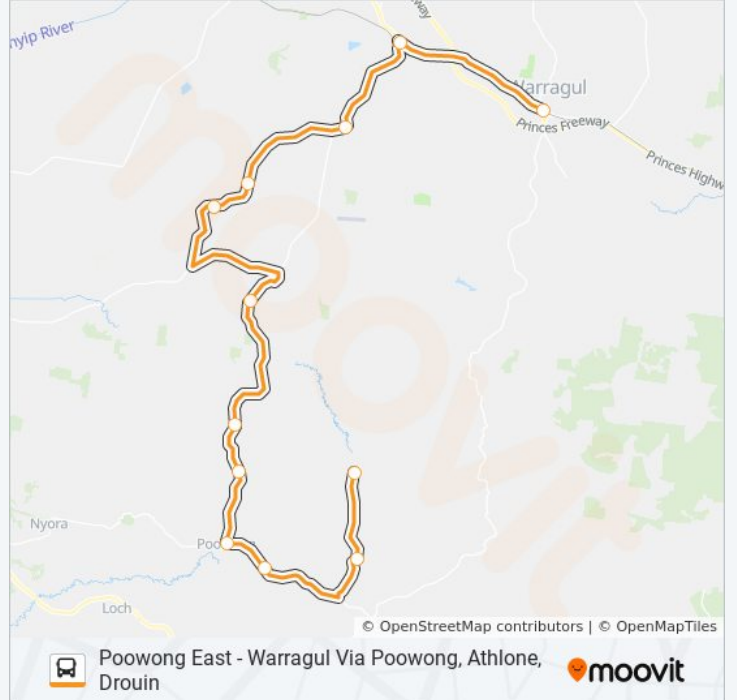

Direction: Poowong East

12 stops

[VIEW LINE SCHEDULE](#)

Warragul Station/Queen St (Warragul)

Drouin Station/Princes Way (Drouin)

Drouin South Primary School/Drouin Korumburra Rd (Drouin South)

2525 Westernport Rd (Ripplebrook)

Ripplebrook Primary School/Westernport Rd (Ripplebrook)

Athlone Primary School/930 Drouin Poowong Rd (Athlone)

Cochranes Rd/Drouin Poowong Rd (Poowong North)

Timms Rd/Drouin Poowong Rd (Poowong)

Poowong Post Office/Drouin Poowong Rd (Poowong)

Athlone Primary School/930 Drouin Poowong Rd (Athlone)

Ripplebrook Primary School/Westernport Rd (Ripplebrook)

2675 Westernport Rd (Ripplebrook)

Drouin South Primary School/Drouin Korumburra Rd (Drouin South)

POOWONG EAST - WARRAGUL VIA POOWONG, ATHLONE, DROUIN bus Info

Direction: Warragul

Stops: 12

Trip Duration: 60 min

Line Summary:

POOWONG EAST - WARRAGUL VIA POOWONG, ATHLONE, DROUIN bus time schedules and route maps are available in an offline PDF at moovitapp.com. Use the [Moovit App](#) to see live bus times, train schedule or subway schedule, and step-by-step directions for all public transit in Melbourne.