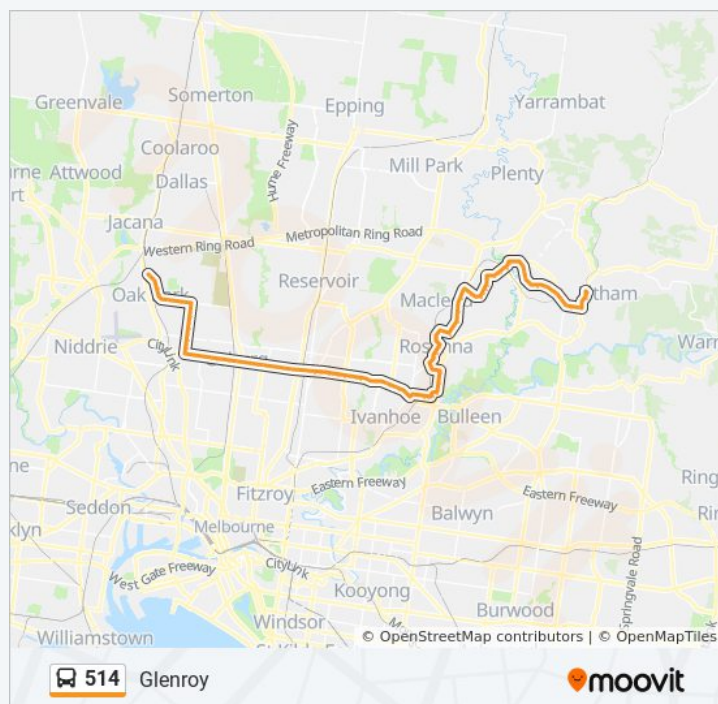

Strathallan Rd/Greensborough Hwy (Yallambie)

Braid Hill Rd/Erskine Rd (Macleod)

Carwarp St/Erskine Rd (Macleod)

514 bus Info

Direction: Glenroy

Stops: 105

Trip Duration: 98 min

Line Summary:

Stanton Cres/Thomson Dr (Rosanna)

Stokes St/Finlayson St (Rosanna)

Pyalong Ave/Finlayson St (Rosanna)

Cremin Ct/Finlayson St (Rosanna)

Rosanna Railway Station/Turnham Ave
(Rosanna)

Turnham Ave/Station Rd (Rosanna)