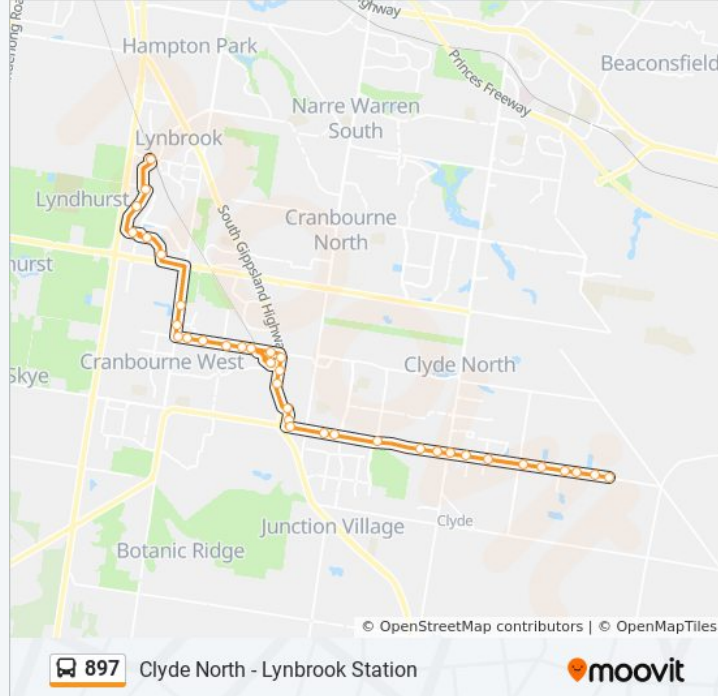

Direction: Clyde North

36 stops

[VIEW LINE SCHEDULE](#)

- Lynbrook Station/Moreton Bay Bvd (Lyndhurst)
- Aylmer Rd/Glasscocks Rd (Lyndhurst)
- Alpine Heath Way/Melington Dr (Lyndhurst)
- Mermaid Gr/Freshwater Bvd (Lyndhurst)
- Lyndhurst Bvd/Marriott Bvd (Lyndhurst)
- Marriott Waters Sc/Marriott Bvd (Lyndhurst)
- Breens Rd/Evans Rd (Cranbourne West)
- Fairhaven Bvd/Evans Rd (Cranbourne West)
- Evans Rd/Central Parkway (Cranbourne West)
- Alberton Dr/Central Parkway (Cranbourne)
- Geebung Rd/Central Parkway (Cranbourne)
- David Ave/Camms Rd (Cranbourne)
- Virginia St/Camms Rd (Cranbourne)
- Murray Ct/Camms Rd (Cranbourne)
- Cranbourne Station/Station St (Cranbourne)
- Highview Ave/Camms Rd (Cranbourne)
- Bowen St/High St (Cranbourne)
- Station St/High St (Cranbourne)
- Grace St/High St (Cranbourne)
- Cranbourne Park Sc/Lyall St (Cranbourne)
- Childers St/Codrington St (Cranbourne)
- Codrington St/Sladen St (Cranbourne)

897 bus Info

Direction: Clyde North

Stops: 36

Trip Duration: 43 min

Line Summary:

Cranbourne Library/Berwick-Cranbourne Rd
(Cranbourne East)

Casey Complex/Berwick-Cranbourne Rd
(Cranbourne East)

Casey Fields Bvd/Berwick-Cranbourne Rd
(Cranbourne East)

Direction: Lynbrook Station

29 stops

[VIEW LINE SCHEDULE](#)

Watercolour Bvd/Pattersons Rd (Clyde)

Bells Rd/Pattersons Rd (Clyde)

Verbena Bvd/Pattersons Rd (Clyde)

Cherokee Pde/Pattersons Rd (Clyde)

Merribrook Bvd/Pattersons Rd (Clyde)

897 bus Info

Direction: Lynbrook Station

Stops: 29

Trip Duration: 39 min

Line Summary:

Casey Fields Bvd/Berwick-Cranbourne Rd
(Cranbourne East)

Casey Complex/Berwick-Cranbourne Rd
(Cranbourne East)

Codrington St/Sladen St (Cranbourne)