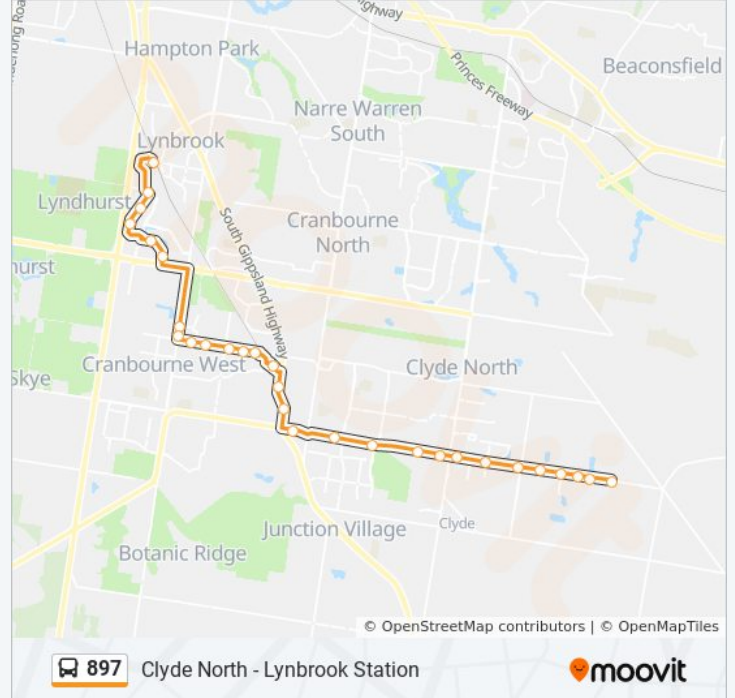

897 bus Info

Direction: Lynbrook Station

Stops: 29

Trip Duration: 39 min

Line Summary:

Casey Fields Bvd/Berwick-Cranbourne Rd
(Cranbourne East)

Casey Complex/Berwick-Cranbourne Rd
(Cranbourne East)

Codrington St/Sladen St (Cranbourne)

Cranbourne Park Sc/High St (Cranbourne)

Alexander St/High St (Cranbourne)

Cranbourne Station/Station St (Cranbourne)

Murray Ct/Camms Rd (Cranbourne)

Wilson Ct/Camms Rd (Cranbourne)

Lillian St/Camms Rd (Cranbourne)

Genista Rd/Central Pkwy (Cranbourne)

Bernborough Ave/Central Pkwy (Cranbourne)

Central Pkwy/Evans Rd (Cranbourne West)

Fairhaven Bvd/Evans Rd (Cranbourne West)

Marriott Waters Sc/Marriott Bvd (Lyndhurst)

Lyndhurst Bvd/Marriott Bvd (Lyndhurst)

Bulga Wattle Cct/Freshwater Bvd (Lyndhurst)

Saltbush Ave/Melington Dr (Lyndhurst)

Aylmer Rd/Glasscocks Rd (Lyndhurst)

Lynbrook Station/Moreton Bay Bvd (Lyndhurst)

897 bus time schedules and route maps are available in an offline PDF at moovitapp.com. Use the [Moovit App](#) to see live bus times, train schedule or subway schedule, and step-by-step directions for all public transit in Melbourne.