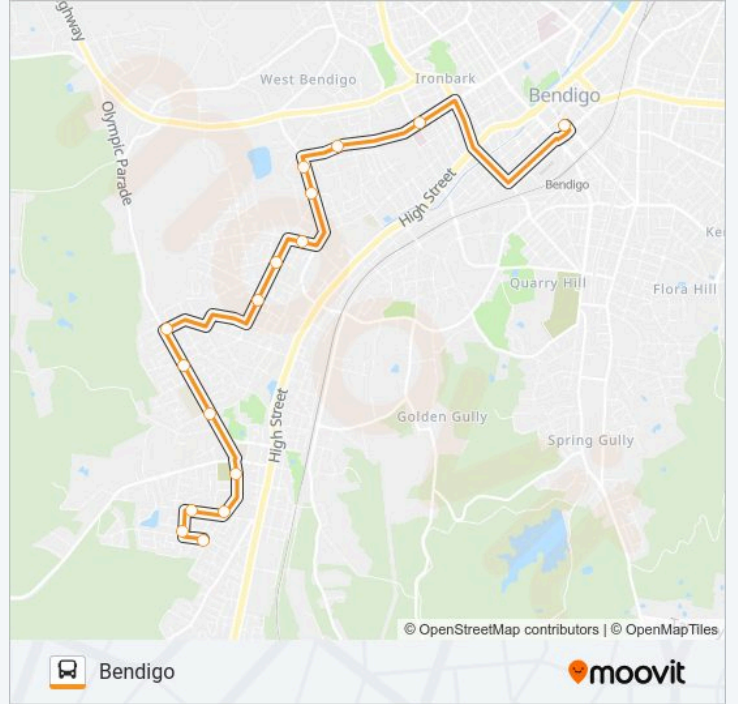

 **WN05**

Bendigo

Get The App

The WN05 bus line Bendigo has one route. For regular weekdays, their operation hours are:

(1) Bendigo: 00:00 - 01:00

Use the Moovit App to find the closest WN05 bus station near you and find out when is the next WN05 bus arriving.

Direction: Bendigo

16 stops

[VIEW LINE SCHEDULE](#)

- Morrison St/Queen St (Kangaroo Flat)
- Queen St/Duke St (Kangaroo Flat)
- Belladonna Rise/Wesley St (Kangaroo Flat)
- Wesley St/Morrison St (Kangaroo Flat)
- Kangaroo Flat Cemetery/Helm St (Kangaroo Flat)
- Crusoe College/Olympic Pde (Kangaroo Flat)
- Aspinall St/Olympic Pde (Kangaroo Flat)
- Olympic Pde/Norelle Crst (Kangaroo Flat)
- Druid St/Aspinall St (Golden Square)
- Allpress Dr/Aspinall St (Golden Square)
- Kirby St/Symonds St (Golden Square)
- Bethlehem Home For the Aged/35 Specimen Hill Rd (Golden Square)
- Pallett St/Specimen Hill Rd (Golden Square)
- Sterry St/Chum St (Golden Square)
- St John Of God Hospital/Barnard St (Ironbark)
- White Night Interchange/Williamson St (Bendigo)

WN05 bus Time Schedule

Bendigo Route Timetable:

Sunday	00:00 - 01:00
Monday	Not Operational
Tuesday	Not Operational
Wednesday	Not Operational
Thursday	Not Operational
Friday	Not Operational
Saturday	18:00 - 23:45

WN05 bus Info

Direction: Bendigo

Stops: 16

Trip Duration: 30 min

Line Summary:

WN05 bus time schedules and route maps are available in an offline PDF at moovitapp.com. Use the Moovit App to see live bus times, train schedule or subway schedule, and step-by-step directions for all public transit in Melbourne.