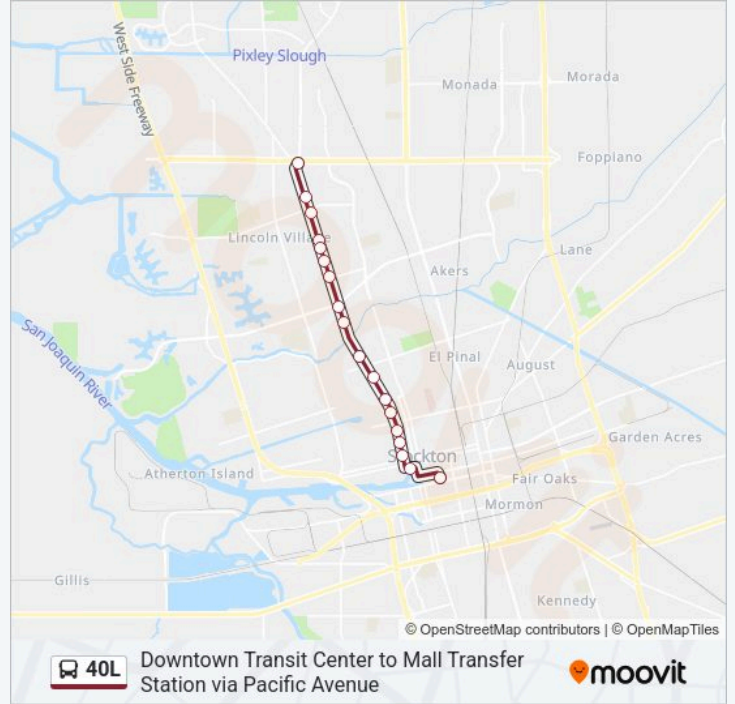

40L Line

Downtown Transit Center to Mall Transfer Station via Pacific Avenue

[Get The App](#)

The 40L bus line (Downtown Transit Center to Mall Transfer Station via Pacific Avenue) has 2 routes. For regular weekdays, their operation hours are:

Direction: Dtc-Miracle Mile-Malls-Lincoln Center-Hts

18 stops

[VIEW LINE SCHEDULE](#)

Downtown Transit Center Commerce And Shipping Main Building Eastbound

Fremont St & Commerce St Ns/Wb

Madison St & Flora St Ns/Nb

- Hammer Transfer Station
- Pacific Av & Lincoln Road FS Southbound
- Pacific Av & Benjamin Holt FS Southbound
- Pacific Av & Swain Ns Southbound
- Pacific Av & Longview Av Fs/Sb
- Pacific Av & Robinhood Dr Fs/Sb
- Pacific Av & Yokuts Av Southbound
- Pacific Av & March Fs/Sb
- Pacific Av & Bianchi Rd Fs/Sb
- Pacific Av & Knoles Wy Fs/Sb
- Pacific Av & Monterey Av Ns/Sb
- Pacific Av & Tuxedo Av Ns/Sb
- Pacific Av & Walnut St FS Southbound
- Madison St & Vine St Ns/Sb
- Madison St & Magnolia St Fs/Sb
- Madison St & Flora St Fs/Sb
- Fremont St & Commerce Ns Eastbound

40L bus Info

Direction: Hts-Lincoln Center-Malls-Miracle Mile-Dtc

Stops: 18

Trip Duration: 26 min

Line Summary:

Downtown Transit Center Commerce And Shipping Main Building Eastbound

40L bus time schedules and route maps are available in an offline PDF at moovitapp.com. Use the Moovit App to see live bus times, train schedule or subway schedule, and step-by-step directions for all public transit in Stockton.