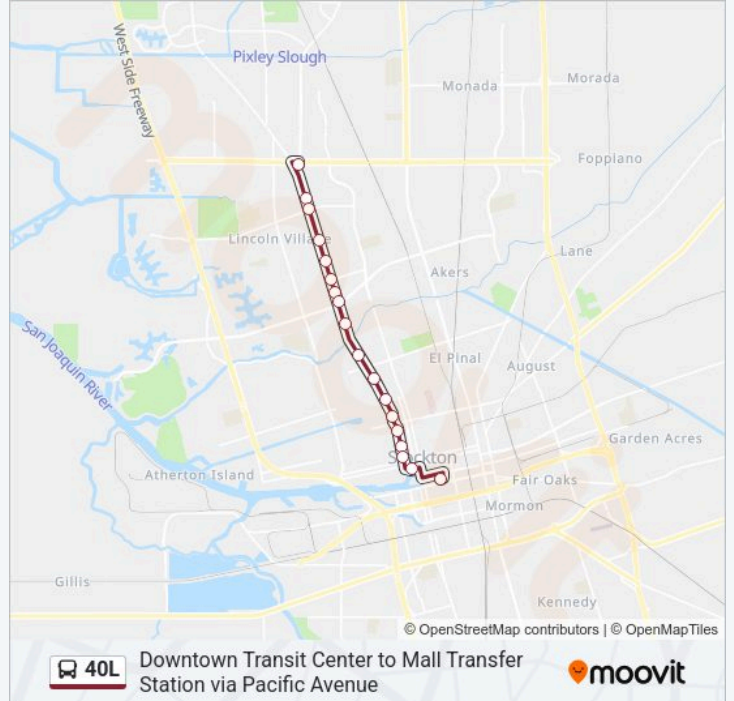

40L Line

Downtown Transit Center to Mall Transfer Station via Pacific Avenue

[Get The App](#)

The 40L bus line (Downtown Transit Center to Mall Transfer Station via Pacific Avenue) has 2 routes. For regular weekdays, their operation hours are:

Direction: Dtc-Miracle Mile-Malls-Lincoln Center-Hts

18 stops

[VIEW LINE SCHEDULE](#)

Downtown Transit Center Commerce And Shipping Main Building Eastbound

Fremont St & Commerce St Ns/Wb

Madison St & Flora St Ns/Nb

Hammer Transfer Station

40L bus Time Schedule

Dtc-Miracle Mile-Malls-Lincoln Center-Hts Route

Timetable:

Monday	6:35 AM-8:45 PM
Tuesday	6:35 AM-8:45 PM
Wednesday	6:35 AM-8:45 PM
Thursday	6:35 AM-8:45 PM
Friday	6:35 AM-8:45 PM
Saturday	7:00 AM-6:55 PM
Sunday	7:00 AM-6:55 PM

40L bus Info

Direction: Dtc-Miracle Mile-Malls-Lincoln Center-Hts

Stops: 18

Trip Duration: 25 min

Line Summary:

Direction: Hts-Lincoln Center-Malls-Miracle Mile-Dtc

18 stops

[VIEW LINE SCHEDULE](#)