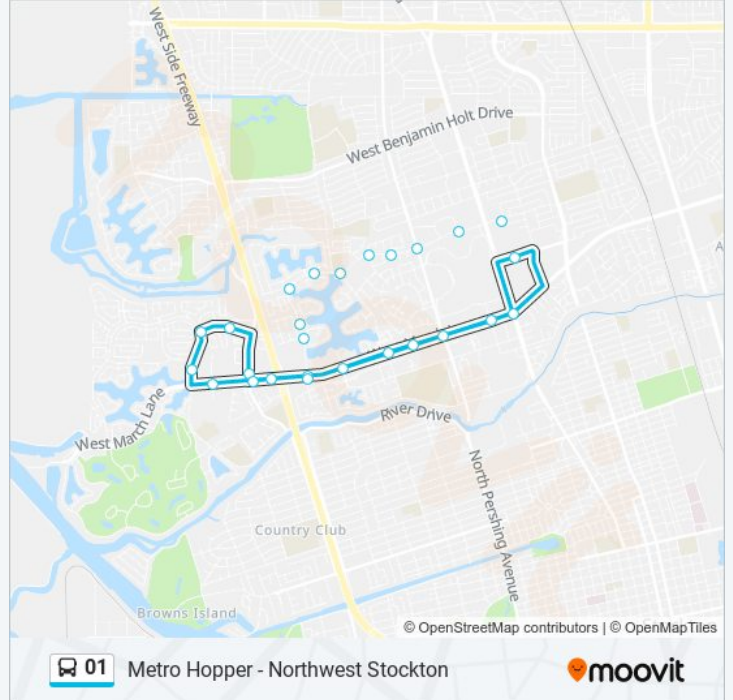

## Metro Hopper - Northwest Stockton

Get The App

The 01 bus line Metro Hopper - Northwest Stockton has one route. For regular weekdays, their operation hours are: (1) : 7:00 AM - 6:50 PM  
Use the Moovit App to find the closest 01 bus station near you and find out when is the next 01 bus arriving.

### Direction:

27 stops

[VIEW LINE SCHEDULE](#)

- Mall Transfer Station Nb
- March Ln & Pacific Av Fs/Wb
- March Ln & Precissi Ln Ns/Wb
- March Ln & Pershing Av Fs/Wb
- March Ln & Venetian Dr Fs/Wb
- March Ln & Grouse Run Dr Fs/Wb
- March Ln & Quail Lakes Plaza Ns/Wb
- March Ln @ I-5 76 Gas Station Mb/Wb
- March Ln & Deer Park Dr Ns/Wb
- Brookside Rd & March Ln FS Nb
- Driftwood Pl & Brookside Rd Fs/Eb
- Driftwood Pl & Bike Trail Mb/Eb
- Feather River & March Lane Ns Sb
- March Ln & Feather River FS Eb
- Davinci Dr & March Ns Nb
- Quail Lakes Dr & March Ln Fs/Nb
- Quail Lakes Dr & Mallard Creek Ns/Nb
- Quail Lakes Dr & Round Valley Ns/Nb
- Quail Lakes Dr & Grizzly Hollow Fs/Nb
- Quail Lakes Dr & Pheasant Run Fs/Nb
- Quail Lakes Dr & Grouse Run Ns/Nb
- Quail Lakes Dr & Passero Ns/Nb

### 01 bus Info

**Direction:**

**Stops:** 27

**Trip Duration:** 52 min

**Line Summary:**

Quail Lakes Dr & Tree Swallow Fs/Nb

Quail Lakes Dr & Pershing Ns/Nb

Robinhood Dr & Stratford East Fs/Eb

Robinhood Dr & Pacific Arr FS Eb

Mall Transfer Station Nb

01 bus time schedules and route maps are available in an offline PDF at [moovitapp.com](https://moovitapp.com). Use the [Moovit App](#) to see live bus times, train schedule or subway schedule, and step-by-step directions for all public transit in Stockton.