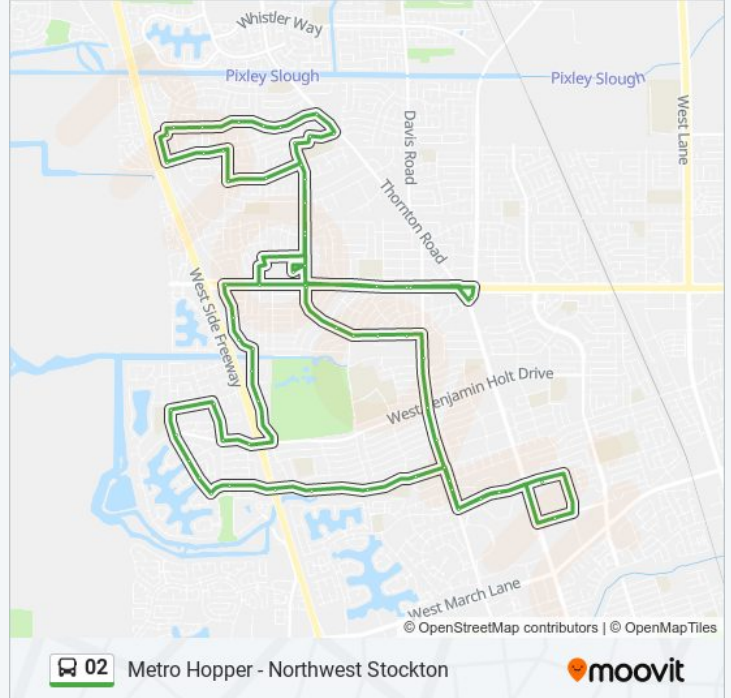

72 stops

[VIEW LINE SCHEDULE](#)

Mall Transfer Station Nb

Robinhood Dr & Stratford East Ns/Wb

Robinhood Dr & Stratford West Ns/Wb

Robinhood Dr & Pershing Av Ns Wb

Pershing Av & Buckingham Ns Nb

Swain Rd & Pershing FS Wb

02 bus Time Schedule

Route Timetable:

Sunday	Not Operational
Monday	5:45 PM
Tuesday	5:45 PM
Wednesday	5:45 PM
Thursday	5:45 PM
Friday	5:45 PM
Saturday	Not Operational

02 bus Info

Direction:

Stops: 72

Trip Duration: 75 min

Line Summary:

Cumberland & Ben Holt FS Nb
Mill Springs & Cumberland Fs/ Eb
Herndon PI & Mill Springs Fs/Sb
Herndon PI & Blue Ridge Fs/Sb
Ben Holt Dr & Grigsby Ns/Eb
Plymouth Rd & Crittenden Ct Fs/Nb
Plymouth Rd & Bridgeport Cir Ns/Nb
Plymouth Dr & Kelley Dr Ns/Nb
Kelley Dr & Warwick Ct Fs/Nb
Kelley Dr & Hillview Av Ns/Nb
Kelley Dr & Hammer Lane Ns Nb
Hammer Ln & Kelley Dr FS Eb
Hammer Ln & Richland Wy Eb/Fs
Sutter Gould Medical Center
Don Av & Santiago Ave FS Sb
Hammer Ln & Meadow Av FS Eb
Hammer Ln & Alexandria PI FS Eb
Hammer Ln & Amber Wy FS Eb
Hammer Transfer Arr Sb
Hammer Ln & Misty Ln FS Wb
Hammer Ln & Alexandria FS Wb
Hammer Ln & Don Av FS Wb
Don Av & Portola Av FS Nb
Don Av & Waudman Ns Nb
Don Av & Shropshire FS Nb
Wagner Heights & Don FS Wb
Wagner Heights & Blue Fox Wb
Bainbridge & Wagner Heights Nb
Stanfield & Appling Cir Ns Wb
Stanfield & Bismark Ns Wb
Stanfield & Kelley Ns Wb
Salters & Bancroft Ns Eb
Otto & Estate Dr Ns Eb