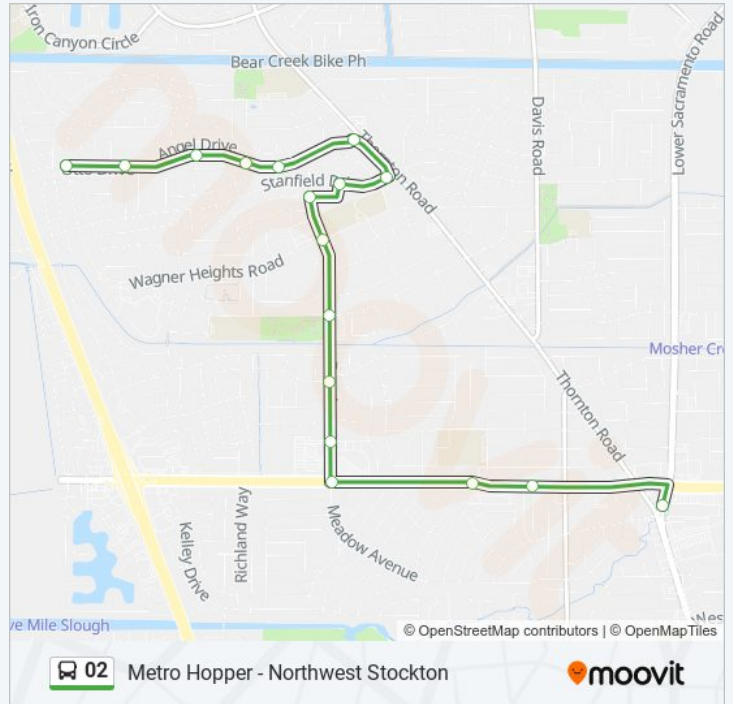

Robinhood Dr & Stratford East Fs/Eb

Robinhood Dr & Pacific Arr FS Eb

Mall Transfer Station Nb

Direction: Otto/Estate - Hts

17 stops

[VIEW LINE SCHEDULE](#)

Otto & Estate Dr Ns Eb

Otto & Bismark Ns Eb

Lenox & Stanfield FS Sb

Branstetter & Burlington FS Sb

Don Av & Wagner Heights Rd FS Sb

Don Av & Waudman Av FS Sb

Don Av & Marseille Wy FS Sb

Don Av & Santiago Ave FS Sb

Hammer Ln & Meadow Av FS Eb

Hammer Ln & Alexandria Pl FS Eb

Hammer Ln & Amber Wy FS Eb

Hammer Transfer Arr Sb

02 bus Info

Direction: Otto/Estate - Hts

Stops: 17

Trip Duration: 15 min

Line Summary:

Direction:

72 stops

[VIEW LINE SCHEDULE](#)

Mall Transfer Station Nb

Robinhood Dr & Stratford East Ns/Wb

Robinhood Dr & Stratford West Ns/Wb

Robinhood Dr & Pershing Av Ns Wb

Pershing Av & Buckingham Ns Nb

Swain Rd & Pershing FS Wb