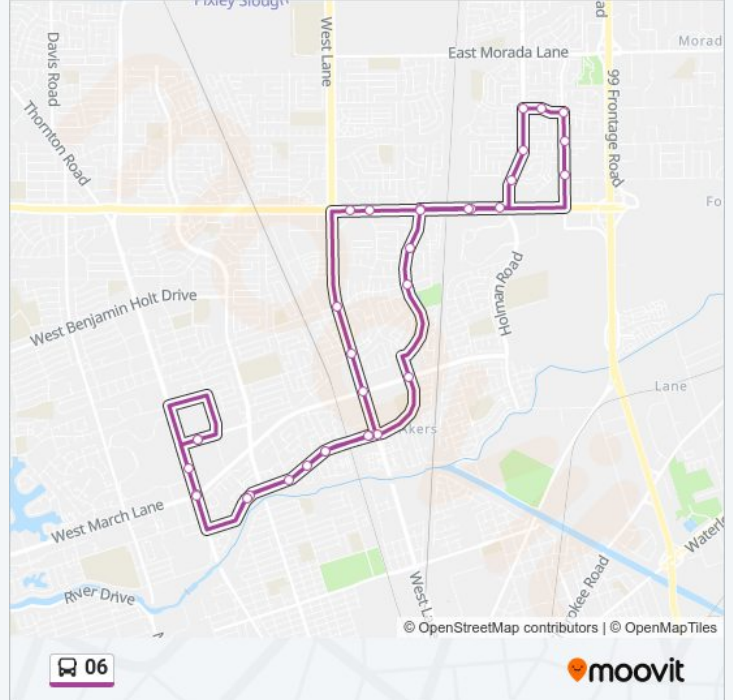

The 06 bus line has one route. For regular weekdays, their operation hours are:

(1) : 7:35 AM - 6:35 PM

Use the Moovit App to find the closest 06 bus station near you and find out when is the next 06 bus arriving.

**Direction:**

34 stops

[VIEW LINE SCHEDULE](#)

- Mall Transfer Station Nb
- Pacific Av & March Fs/Sb
- Bianchi Rd & Claremont Ave Ns Eb
- Bianchi Rd & Hillsboro Way Ns/Eb
- Bianchi Rd & Clowes St Ns/Eb
- West Lane & Bianchi FS Nb
- West Lane & March Ln Fs/Nb
- West Lane & Atchenson St Fs/Nb
- West Lane & Swain Rd Fs/Nb
- Hammer Ln & West Lane Frtg FS Eb
- Hammer Ln & Montauban FS Eb
- Hammer Ln & Lorraine FS Eb
- Hammer Ln & Pavilion Plaza Fs/Eb
- Maranatha Dr & Christian Life Wy Nb
- Maranatha Dr & Kirsten Dr FS Nb
- Inspiration Dr & Maranatha Dr FS Wb
- Inspiration Dr & Rieti Ln FS Wb
- Holman Rd & Inspiration Dr FS Sb
- Holman Rd & Bryant Dr Fs/Sb
- Holman Rd & Wakeman Dr Fs/Sb
- Hammer Ln & Holman Rd FS Wb
- Hammer Ln & Girardi Fs/Wb

**06 bus Info**

**Direction:**

**Stops:** 34

**Trip Duration:** 45 min

**Line Summary:**

Lorraine Ave & Hammer FS Sb  
Lorraine Ave & Homewood Ns/Sb  
Lorraine Ave & Amaretto Ns Sb  
Bianchi Rd & March Ln FS Sb  
Bianchi Rd & Clowes Fs/Wb  
Bianchi Rd & Hillsboro Fs/Wb  
Bianchi Rd & Dorset Fs/Wb  
Bianchi Rd & Kentfield Ns/Wb  
Bianchi Rd & Ebbet Pl FS Wb  
Pacific Av & March Ln Fs/Nb  
Pacific Av & Weberstown Ent Mb/Nb  
Mall Transfer Station Nb

## Check Live Arrival Times