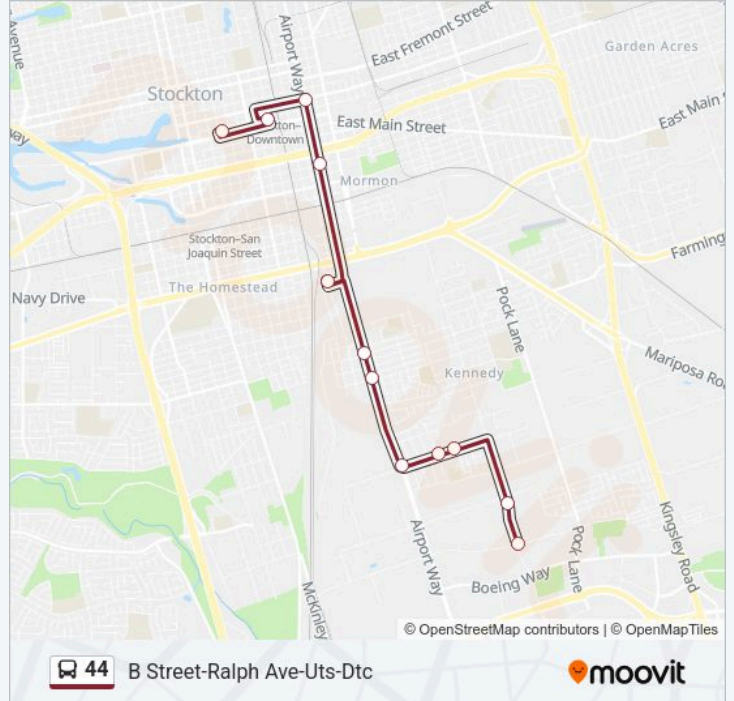

44 bus Info

Direction: Dtc-Uts-Ralph-B Street-99 Frontage/Boeing

Stops: 16

Trip Duration: 44 min

Line Summary:

Direction: B Street-Ralph Ave-Uts-Dtc

12 stops

[VIEW LINE SCHEDULE](#)

Uts

Airport Wy & Sonora St FS Northbound

Miner Ave & Airport Way FS Westbound

Aurora St & Weber Ave Ns Southbound

Downtown Transit Center Dep B

44 bus Time Schedule

B Street-Ralph Ave-Uts-Dtc Route Timetable:

Monday	5:49 AM
Tuesday	5:49 AM
Wednesday	5:49 AM
Thursday	5:49 AM
Friday	5:49 AM
Saturday	Not Operational
Sunday	Not Operational

44 bus Info

Direction: B Street-Ralph Ave-Uts-Dtc

Stops: 12

Trip Duration: 26 min

Line Summary:

Direction: 99 Frontage/Boeing-B Street-Ralph Ave-Uts-Dtc

14 stops

[VIEW LINE SCHEDULE](#)

Hwy 99 Frontage @ Boeing Wy FS Southbound

Qantas & Transworld Southbound

B St & Industrial Dr FS Northbound