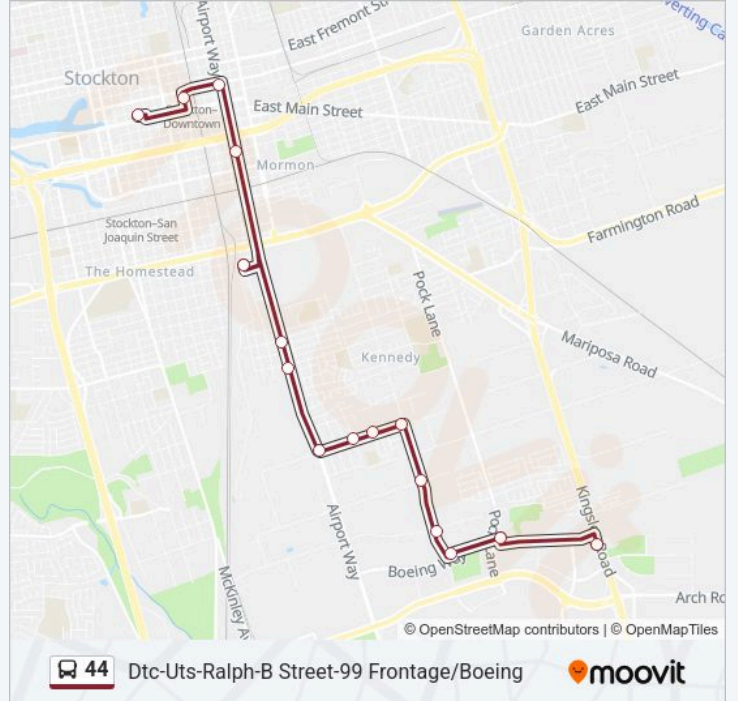

Use the Moovit App to find the closest 44 bus station near you and find out when is the next 44 bus arriving.

Direction: Dtc-Uts-Ralph-B Street-99 Frontage/Boeing

16 stops

[VIEW LINE SCHEDULE](#)

- Downtown Transit Center Dep B
- Aurora St & Channel St FS Northbound
- Miner Ave & Airport Way Ns/Eb
- Airport Wy & Sonora St FS Southbound
- Uts
- Airport Wy & 8th FS Southbound
- Airport Wy & 10th FS Southbound
- Ralph & Airport FS Eastbound
- Ralph & Anne Ns Eastbound
- Ralph & Zamora FS Eastbound
- Ralph & B Ns Eastbound
- B St & Zephyr St Ns Southbound
- B St & Industrial FS Southbound
- Boeing Wy & B St FS Eastbound
- Boeing Wy & Pock Ln FS Eastbound
- Hwy 99 Frontage @ Boeing Wy FS Southbound

44 bus Time Schedule

Dtc-Uts-Ralph-B Street-99 Frontage/Boeing Route Timetable:

Monday	5:49 AM-8:20 PM
Tuesday	5:49 AM-8:20 PM
Wednesday	5:49 AM-8:20 PM
Thursday	5:49 AM-8:20 PM
Friday	5:49 AM-8:20 PM
Saturday	8:26 AM-6:26 PM
Sunday	8:26 AM-6:26 PM

44 bus Info

Direction: Dtc-Uts-Ralph-B Street-99 Frontage/Boeing

Stops: 16

Trip Duration: 44 min

Line Summary:

Direction: B Street-Ralph Ave-Uts-Dtc

12 stops

[VIEW LINE SCHEDULE](#)

Line Summary:

Direction: 99 Frontage/Boeing-B Street-Ralph Ave-Uts-Dtc

14 stops

[VIEW LINE SCHEDULE](#)

Hwy 99 Frontage @ Boeing Wy FS Southbound

Qantas & Transworld Southbound

B St & Industrial Dr FS Northbound