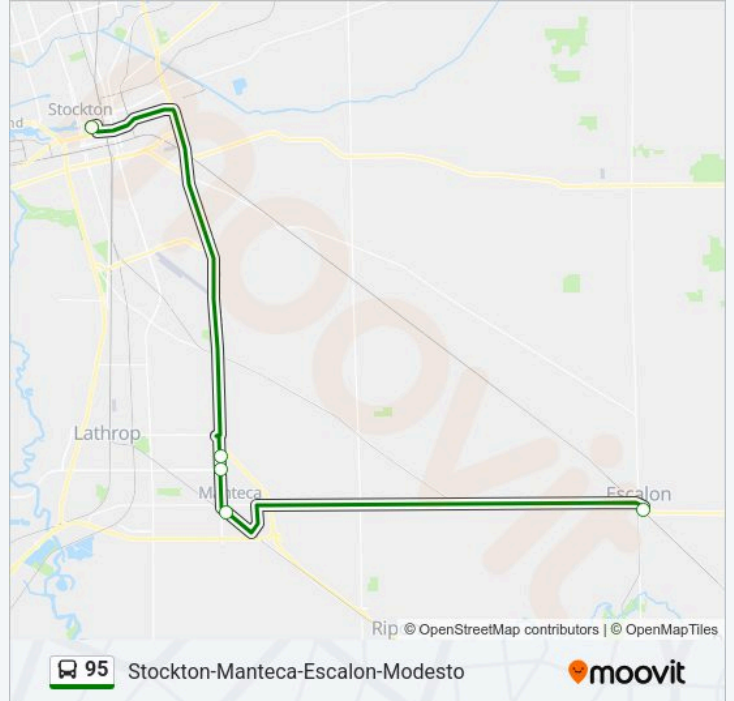

**Direction: Escalon-Manteca-Stockton**

5 stops

[VIEW LINE SCHEDULE](#)

Escalon Park N Ride & Main Street

Manteca Transit Center

Main & Louise Ns Northbound

Main & Northgate Ns Northbound

Downtown Transit Center Weber Ave

**95 bus Time Schedule**

Escalon-Manteca-Stockton Route Timetable:

Monday	8:25 AM-5:25 PM
Tuesday	8:25 AM-5:25 PM
Wednesday	8:25 AM-5:25 PM
Thursday	8:25 AM-5:25 PM
Friday	8:25 AM-5:25 PM
Saturday	Not Operational
Sunday	Not Operational

**95 bus Info**

**Direction:** Escalon-Manteca-Stockton

**Stops:** 5

**Trip Duration:** 65 min

**Line Summary:**

**Direction: Stockton-Manteca-Escalon**

5 stops

[VIEW LINE SCHEDULE](#)

Downtown Transit Center Weber Ave

Main & Northgate FS Southbound

Main & Louise FS Southbound

Manteca Transit Center

Escalon Park N Ride & Main Street

**95 bus Time Schedule**

Stockton-Manteca-Escalon Route Timetable: