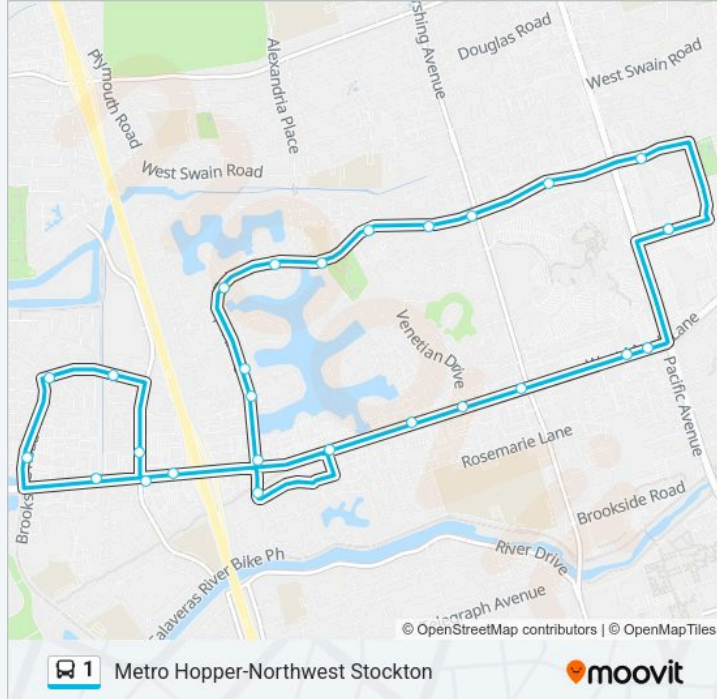

Direction: Mts-Social Security-Quail Lakes-Robinhood-Mts

27 stops

[VIEW LINE SCHEDULE](#)

Mall Transfer (North)

March Ln & Pacific Av Fs/Wb

March Ln & Precissi Ln Ns/Wb

March Ln & Pershing Av Fs/Wb

March Ln & Venetian Dr Fs/Wb

March Ln & Grouse Run Dr Fs/Wb

March Ln & Quail Lakes Plaza Ns/Wb

March Ln @ I-5 76 Gas Station Mb/Wb

March Ln & Deer Park Dr Ns/Wb

Brookside Rd & March Ln FS Northbound

Driftwood Pl & Brookside Rd Fs/Eb

Driftwood Pl & Bike Trail Mb/Eb

1 bus Info
Direction: Mts-Social Security-Quail Lakes-Robinhood-Mts

Stops: 27

Trip Duration: 52 min

Line Summary:

Quail Lakes Dr & Passero Ns/Nb

Quail Lakes Dr & Tree Swallow Fs/Nb

Quail Lakes Dr & Pershing Ns/Nb

Robinhood Dr & Stratford East Fs/Eb

Robinhood Dr & Pacific Arr FS Eastbound

Mall Transfer (North)

Direction: Mts-Social Security-Mts

15 stops

[VIEW LINE SCHEDULE](#)

Mall Transfer (North)

March Ln & Pacific Av Fs/Wb