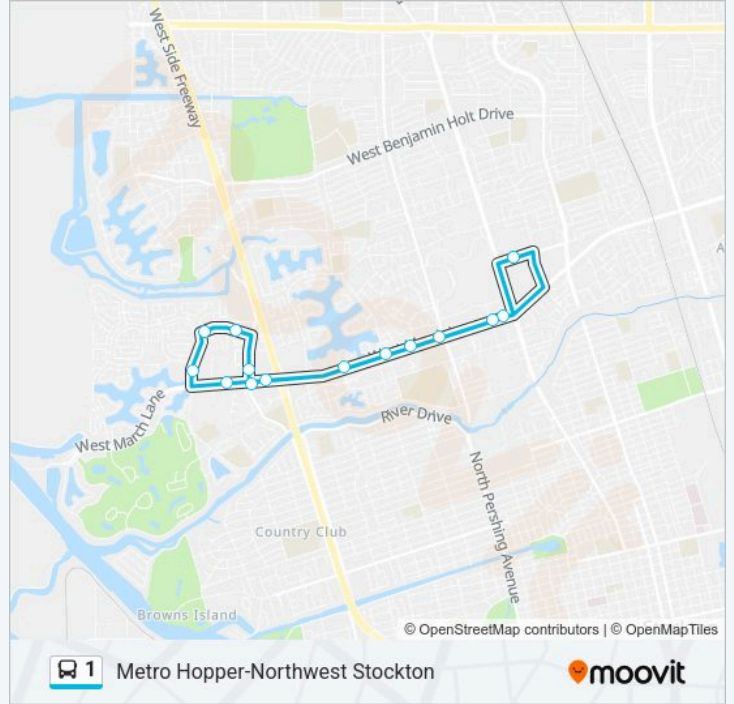

1 bus time schedules and route maps are available in an offline PDF at moovitapp.com. Use the Moovit App to see live bus times, train schedule or subway schedule, and step-by-step directions for all public transit in Stockton.

© 2025 Moovit - All Rights Reserved