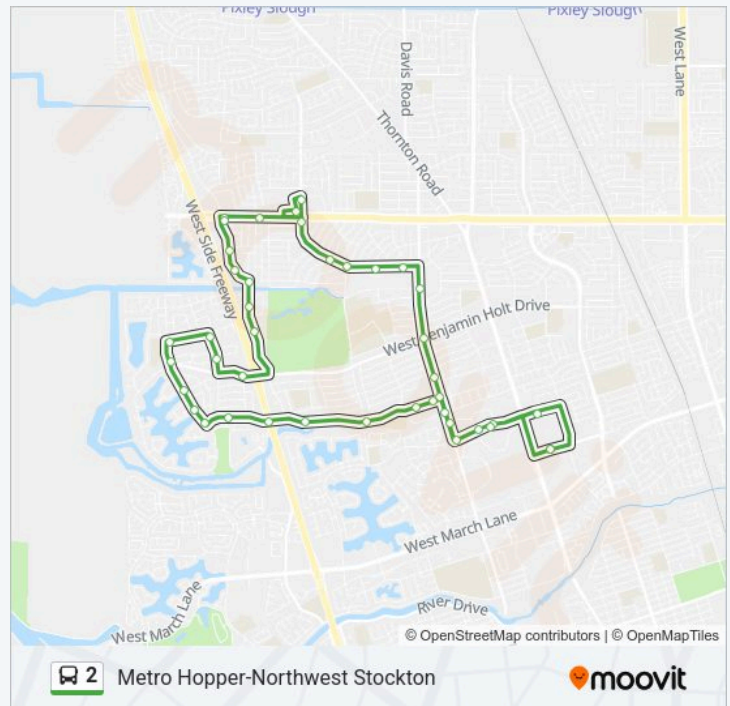

Use the Moovit App to find the closest 2 bus station near you and find out when is the next 2 bus arriving.

Direction: Otto/Estate-Hts

17 stops

[VIEW LINE SCHEDULE](#)

- Otto & Estate Dr Ns Eastbound
- Otto & Bismark Ns Eastbound
- Otto & Ramsey FS Eastbound
- Otto & Kardigan Ns Eastbound
- Otto & Brisbane FS Eastbound
- Otto & Thornton Rd Ns Eastbound
- Stanfield & Thornton FS Westbound
- Lenox & Stanfield FS Southbound
- Branstetter & Burlington FS Southbound
- Don Av & Wagner Heights Rd FS Southbound
- Don Av & Waudman Av FS Southbound
- Don Av & Marseille Wy FS Southbound
- Don Av & Santiago Ave FS Southbound
- Hammer Ln & Meadow Av FS Eastbound
- Hammer Ln & Alexandria Pl FS Eastbound
- Hammer Ln & Amber Wy FS Eastbound
- Hammer Transfer Station

Meadow Ave & Hammer Ln FS Southbound

Meadow & Parkwoods Ns Southbound

Meadow & Alexandria Ns Southbound

Meadow & Larkspur Ns Southbound

Meadow & Brentwood Ns Southbound

Pershing & Lincoln Road Ns Southbound

Pershing Av & Ben Holt Dr Ns Southbound

Pershing Av & Douglas Rd Fs/Sb

Pershing Av & Swain Rd Ns/Sb

2 bus Info

Direction: Mts-Swain-Ben Holt-Plymouth-Hammer-Meadow-Mts

Stops: 42

Trip Duration: 44 min

Line Summary:

Pershing Av & Longview Av Ns/Sb

Robinhood Dr & Stratford East Fs/Eb

Robinhood Dr & Pacific Arr FS Eastbound

Mall Transfer (North)

2 bus time schedules and route maps are available in an offline PDF at moovitapp.com. Use the Moovit App to see live bus times, train schedule or subway schedule, and step-by-step directions for all public transit in Stockton.