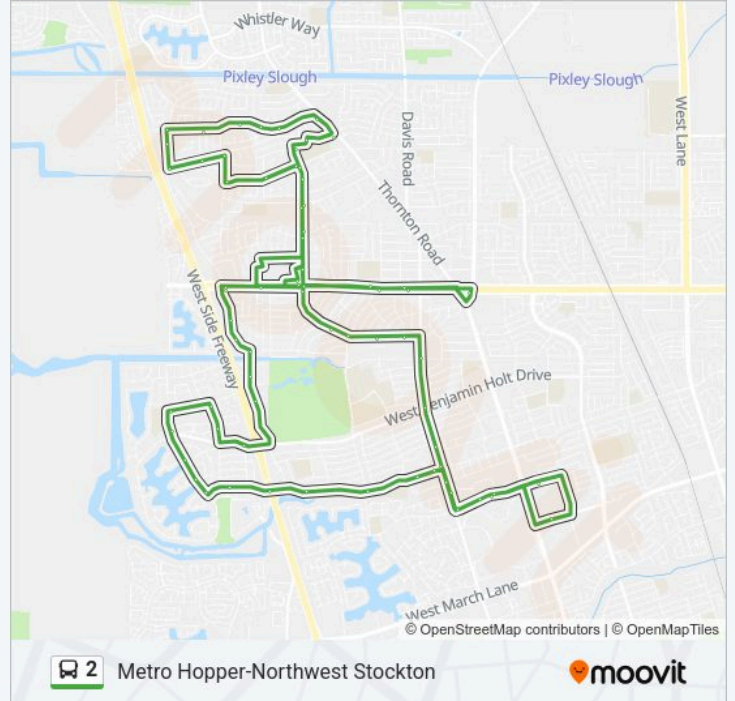

Don Av & Santiago Ave FS Southbound

Hammer Ln & Meadow Av FS Eastbound

Hammer Ln & Alexandria Pl FS Eastbound

Hammer Ln & Amber Wy FS Eastbound

Hammer Transfer Station

Hammer Ln & Misty Ln FS Westbound

Hammer Ln & Alexandria FS Westbound

Hammer Ln & Don Av FS Westbound

Don Av & Portola Av FS Northbound

Don Av & Waudman Ns Northbound

Don Av & Shropshire FS Northbound

Wagner Heights & Don FS Westbound

Wagner Heights & Blue Fox Westbound

Bainbridge & Wagner Heights Northbound

Stanfield & Appling Cir Ns Westbound

Stanfield & Bismark Ns Westbound

Stanfield & Kelley Ns Westbound

Salters & Bancroft Ns Eastbound

Otto & Estate Dr Ns Eastbound

Otto & Bismark Ns Eastbound

Otto & Ramsey FS Eastbound

Otto & Kardigan Ns Eastbound

Otto & Brisbane FS Eastbound

Otto & Thornton Rd Ns Eastbound

Stanfield & Thornton FS Westbound

Lenox & Stanfield FS Southbound

Branstetter & Burlington FS Southbound

Don Av & Wagner Heights Rd FS Southbound