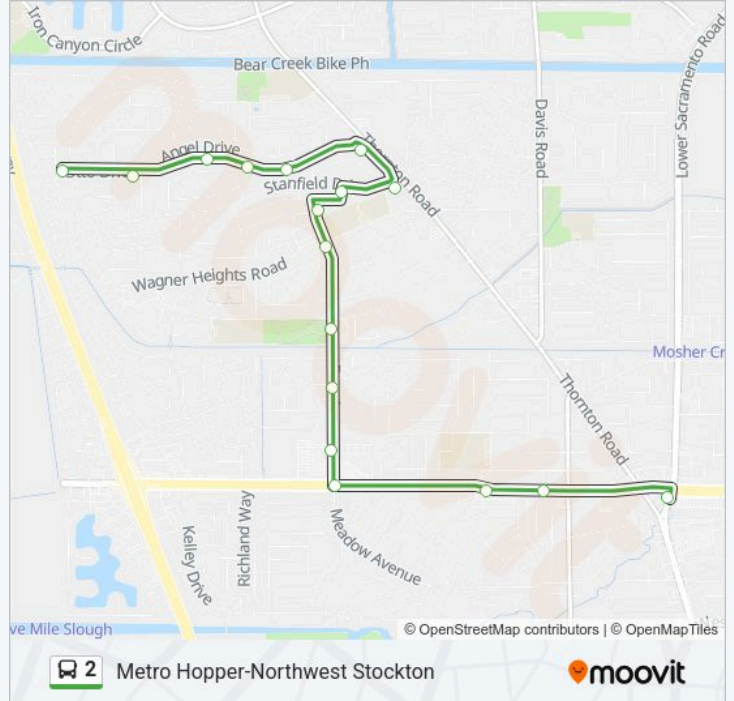

Use the Moovit App to find the closest 2 bus station near you and find out when is the next 2 bus arriving.

Direction: Otto/Estate-Hts

17 stops

[VIEW LINE SCHEDULE](#)

- Otto & Estate Dr Ns Eastbound
- Otto & Bismark Ns Eastbound
- Otto & Ramsey FS Eastbound
- Otto & Kardigan Ns Eastbound
- Otto & Brisbane FS Eastbound
- Otto & Thornton Rd Ns Eastbound
- Stanfield & Thornton FS Westbound
- Lenox & Stanfield FS Southbound
- Branstetter & Burlington FS Southbound
- Don Av & Wagner Heights Rd FS Southbound
- Don Av & Waudman Av FS Southbound
- Don Av & Marseille Wy FS Southbound
- Don Av & Santiago Ave FS Southbound
- Hammer Ln & Meadow Av FS Eastbound
- Hammer Ln & Alexandria Pl FS Eastbound
- Hammer Ln & Amber Wy FS Eastbound
- Hammer Transfer Station

2 bus Time Schedule

Otto/Estate-Hts Route Timetable:

Monday	6:00 AM
Tuesday	6:00 AM
Wednesday	6:00 AM
Thursday	6:00 AM
Friday	6:00 AM
Saturday	Not Operational
Sunday	Not Operational

2 bus Info

Direction: Otto/Estate-Hts

Stops: 17

Trip Duration: 15 min

Line Summary:

Direction: Mts-Swain-Ben Holt-Plymouth-Hammer-Hts-Otto/Estate-Meadow-Mts
 72 stops
[VIEW LINE SCHEDULE](#)

- Mall Transfer (North)
- Robinhood Dr & Stratford East Ns/Wb
- Robinhood Dr & Stratford West Ns/Wb
- Robinhood Dr & Pershing Av Ns Westbound
- Pershing Av & Buckingham Ns Northbound
- Swain Rd & Pershing FS Westbound
- Swain Rd & Exit St Ns/Wb
- Swain Rd & Alexandria Pl Ns/Wb
- Swain Rd & Porter Wy Fs/Wb
- Swain & I-5 Main Building Westbound
- Swain Rd & Halleck Ns/Wb
- Cumberland & Swain Fs/Nb
- Cumberland & S. Monitor Cir Ns/Nb
- Cumberland & Harpers Ferry Fs/Nb
- Cumberland & Ben Holt FS Northbound
- Mill Springs & Cumberland Fs/Eastbound
- Herndon Pl & Mill Springs Fs/Sb
- Herndon Pl & Blue Ridge Fs/Sb

2 bus Info
Direction: Mts-Swain-Ben Holt-Plymouth-Hammer-Hts-Otto/Estate-Meadow-Mts
Stops: 72
Trip Duration: 75 min
Line Summary:

Ben Holt Dr & Grigsby Ns/Eb

Plymouth Rd & Crittenden Ct Fs/Nb

Plymouth Rd & Bridgeport Cir Ns/Nb