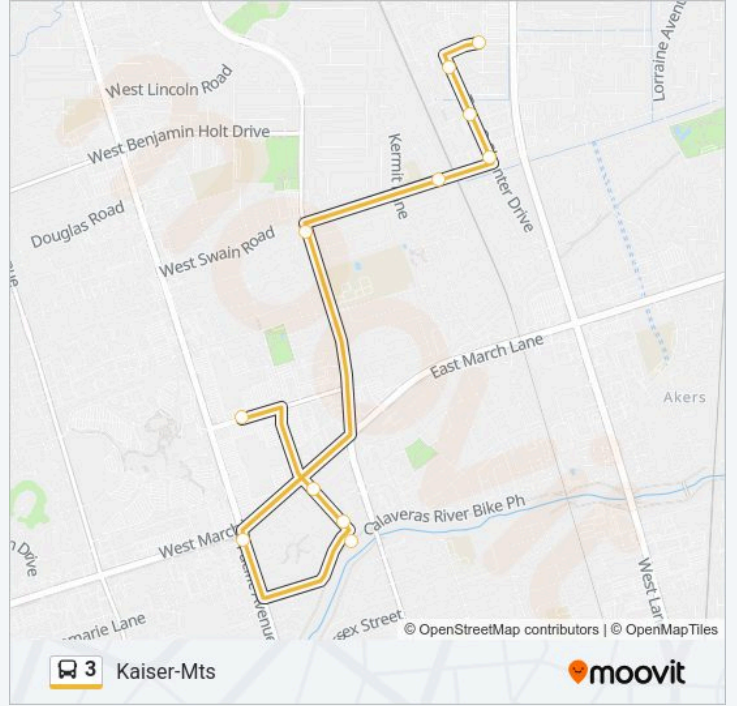

Direction: Mts-El Dorado-Tam O'Shanter-Kaiser-Mts

33 stops

[VIEW LINE SCHEDULE](#)

- Mall Transfer (North)
- Pacific Av & Swain FS Northbound
- Inglewood Av & Glendora Av Fs/Nb
- Inglewood Av & Benjamin Holt Ns/Nb
- Ben Holt Dr. & Alturas Ave. Fs/Eb
- El Dorado St. & El Campo Ave. Mb/Nb
- El Dorado & Lincoln FS Northbound
- El Dorado & Mission Park Ns/Nb
- El Dorado & Hammer Ln FS Northbound
- Iris Ave & Hammer Village FS Eastbound
- Iris Ave & Lan Ark Ns Eastbound
- Hammer Ln & Tam O Shanter FS Eastbound
- West Lane & Hammer Lane FS Northbound
- West Lane @ Christian Center Northbound
- Prospector & West Lane Frontage Westbound
- Prospector & Tamoshanter Ns Westbound
- Tam O'Shanter Dr & Likala FS Southbound
- Tam O'Shanter Dr & Erie Ns Southbound
- Knickerbocker & Tamoshanter FS Eastbound
- Knickerbocker & Palisades FS Eastbound
- Knickerbocker & New York Ns Eastbound

3 bus Info

Direction: Mts-El Dorado-Tam O'Shanter-Kaiser-Mts

Stops: 33

Trip Duration: 50 min

Line Summary:

West Lane & Hammer Lane FS Southbound
 Hammertown @ Kaiser Ent FS Westbound
 Tam O Shanter Dr & Hammertown Fs/Sb
 Tam O Shanter Dr @ Comcast Cable Southbound
 Tam O'Shanter Dr & Swain Rd Ns Southbound
 Swain Rd & Kermit Ln Ns Westbound
 El Dorado & Swain Fs/Sb
 Pacific Av & March Fs/Sb
 Bianchi Rd & Claremont Ave Ns Eastbound
 Claremont & Gold Run Ns/Nb
 Claremont & Pardee Ns/Nb
 Mall Transfer (North)

3 bus Time Schedule

Kaiser-Mts Route Timetable:

Monday	7:02 AM
Tuesday	7:02 AM
Wednesday	7:02 AM
Thursday	7:02 AM
Friday	7:02 AM
Saturday	Not Operational
Sunday	Not Operational

3 bus Info

Direction: Kaiser-Mts

Stops: 11

Trip Duration: 23 min

Line Summary:

3 bus time schedules and route maps are available in an offline PDF at moovitapp.com. Use the Moovit App to see live bus times, train schedule or subway schedule, and step-by-step directions for all public transit in Stockton.