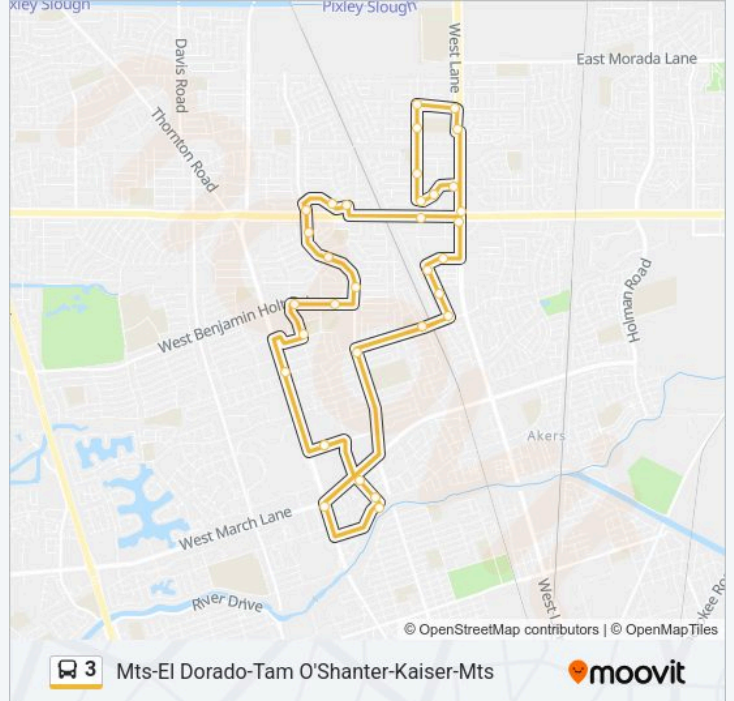

Direction: Mts-El Dorado-Tam O'Shanter-Kaiser-Mts

33 stops

[VIEW LINE SCHEDULE](#)

- Mall Transfer (North)
- Pacific Av & Swain FS Northbound
- Inglewood Av & Glendora Av Fs/Nb
- Inglewood Av & Benjamin Holt Ns/Nb
- Ben Holt Dr. & Alturas Ave. Fs/Eb
- El Dorado St. & El Campo Ave. Mb/Nb
- El Dorado & Lincoln FS Northbound
- El Dorado & Mission Park Ns/Nb
- El Dorado & Hammer Ln FS Northbound
- Iris Ave & Hammer Village FS Eastbound
- Iris Ave & Lan Ark Ns Eastbound
- Hammer Ln & Tam O Shanter FS Eastbound
- West Lane & Hammer Lane FS Northbound
- West Lane @ Christian Center Northbound
- Prospector & West Lane Frontage Westbound
- Prospector & Tamoshanter Ns Westbound
- Tam O'Shanter Dr & Likala FS Southbound
- Tam O'Shanter Dr & Erie Ns Southbound
- Knickerbocker & Tamoshanter FS Eastbound
- Knickerbocker & Palisades FS Eastbound
- Knickerbocker & New York Ns Eastbound

3 bus Info

Direction: Mts-El Dorado-Tam O'Shanter-Kaiser-Mts

Stops: 33

Trip Duration: 50 min

Line Summary:

West Lane & Hammer Lane FS Southbound
 Hammertown @ Kaiser Ent FS Westbound
 Tam O Shanter Dr & Hammertown Fs/Sb
 Tam O Shanter Dr @ Comcast Cable Southbound
 Tam O'Shanter Dr & Swain Rd Ns Southbound
 Swain Rd & Kermit Ln Ns Westbound
 El Dorado & Swain Fs/Sb
 Pacific Av & March Fs/Sb
 Bianchi Rd & Claremont Ave Ns Eastbound
 Claremont & Gold Run Ns/Nb
 Claremont & Pardee Ns/Nb
 Mall Transfer (North)

Direction: Kaiser-Mts

11 stops

[VIEW LINE SCHEDULE](#)

Hammertown @ Kaiser Ent FS Westbound
 Tam O Shanter Dr & Hammertown Fs/Sb
 Tam O Shanter Dr @ Comcast Cable Southbound
 Tam O'Shanter Dr & Swain Rd Ns Southbound
 Swain Rd & Kermit Ln Ns Westbound
 El Dorado & Swain Fs/Sb
 Pacific Av & March Fs/Sb
 Bianchi Rd & Claremont Ave Ns Eastbound
 Claremont & Gold Run Ns/Nb
 Claremont & Pardee Ns/Nb
 Mall Transfer (North)