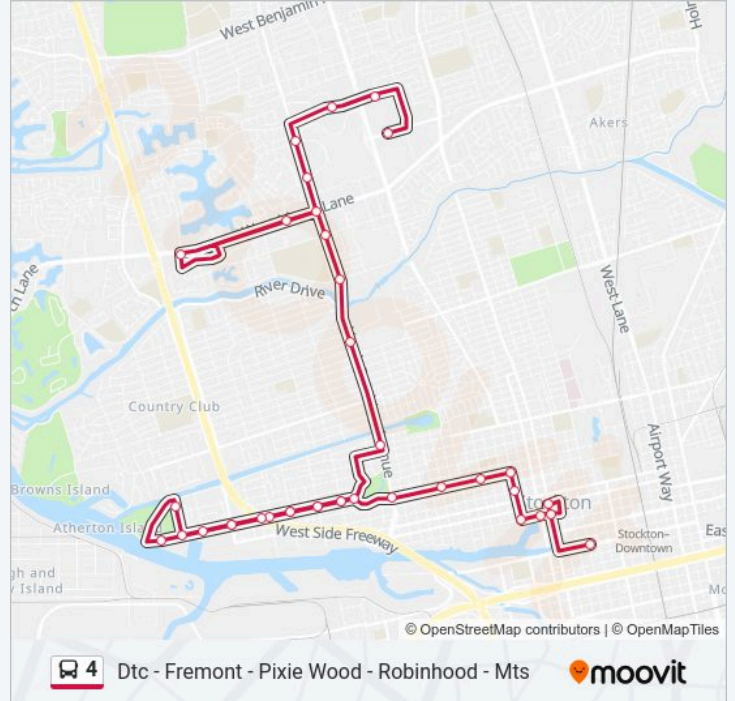

Use the Moovit App to find the closest 4 bus station near you and find out when is the next 4 bus arriving.

Direction: Dtc - Fremont - Robinhood - Mts

23 stops

[VIEW LINE SCHEDULE](#)

- Dtc Weber Ave
- El Dorado & Fremont Fsnb
- Oak St & El Dorado St FS Eb
- Fremont St & Center St Ns/Wb
- Fremont St & Madison St Ns/Wb
- Madison St & Flora St Ns/Nb
- Acacia & Madison FS Wb
- Acacia & Lincoln FS Wb
- Acacia & Stockton FS Wb
- Picardy Dr & Pershing Av Fs/Wb
- Picardy Dr & Argonne Dr Ns/Wb
- Pershing Av & Elm St Ns/Nb
- Pershing Av & Larry Heller FS Nb
- Pershing Av & Brookside Rd Fs/Nb
- Pershing Av & Rosemarie Ns Nb
- March Ln & Pershing Av Fs/Wb
- March Ln & Venetian Dr Fs/Wb
- Davinci Dr & March Ns Nb
- Pershing & Marco Polo Drive Ns Nb
- Pershing & Venetian Drive FS Nb

Direction: Mts - Pershing - Fremont - Dtc

24 stops

[VIEW LINE SCHEDULE](#)

Mall Transfer Arr (North)
 Robinhood Dr & Stratford East Ns/Wb
 Robinhood Dr & Stratford West Ns/Wb
 Pershing Av & Venetian FS Sb
 Pershing Av & Marco Polo FS Sb
 March Ln & Pershing Av Fs/Wb
 March Ln & Venetian Dr Fs/Wb
 Davinci Dr & March Ns Nb
 Pershing Av & March Lane FS Sb

Direction: Dtc - Fremont - Pixie Wood - Robinhood - Mts

37 stops

[VIEW LINE SCHEDULE](#)

- Dtc Weber Ave
- El Dorado & Fremont Fsnb
- Oak St & El Dorado St FS Eb
- Fremont St & Center St Ns/Wb
- Fremont St & Madison St Ns/Wb
- Madison St & Flora St Ns/Nb
- Acacia & Madison FS Wb
- Acacia & Lincoln FS Wb
- Acacia & Stockton FS Wb
- Picardy Dr & Pershing Av Fs/Wb
- Picardy Dr & Argonne Dr Ns/Wb
- Mt Diablo Av & Buena Vista St Ns/Wb
- Mt Diablo Av & San Juan Av Fs/Wb

March Ln & Venetian Dr Fs/Wb

Davinci Dr & March Ns Nb

Pershing & Marco Polo Drive Ns Nb

Pershing & Venetian Drive FS Nb

Robinhood Dr & Stratford East Fs/Eb

Robinhood Dr & Pacific Arr FS Eb

Mall Transfer Arr (North)