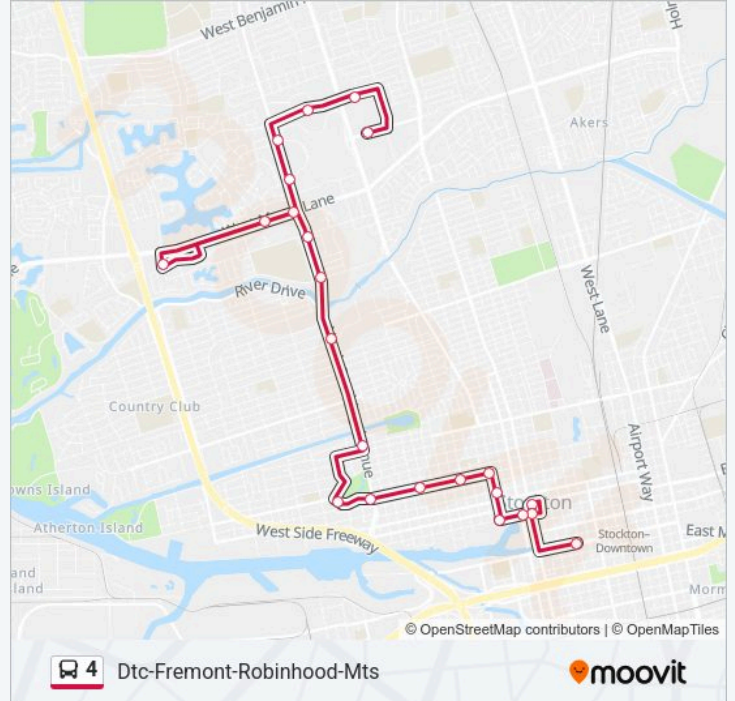

4 bus Info**Direction:** Mts-Pershing-Fremont-Dtc**Stops:** 24**Trip Duration:** 45 min**Line Summary:**

Center St & Weber Point Mb/Sb

Weber @ Courthouse Ns Eastbound

Downtown Transit Center Weber Ave

Direction: Dtc-Fremont-Robinhood-Mts

Stops: 23

Trip Duration: 40 min

Line Summary:

Pershing & Marco Polo Drive Ns Northbound

Pershing & Venetian Drive FS Northbound

Robinhood Dr & Stratford East Fs/Eb

Robinhood Dr & Pacific Arr FS Eastbound

Mall Transfer (North)

Direction: Dtc-Fremont-Pixie Wood-Robinhood-Mts

37 stops

[VIEW LINE SCHEDULE](#)

Downtown Transit Center Weber Ave

El Dorado & Fremont Fsnb

Oak St & El Dorado St FS Eastbound

Fremont St & Center St Ns/Wb

Fremont St & Madison St Ns/Wb

Madison St & Flora St Ns/Nb

Acacia & Madison FS Westbound

Acacia & Lincoln FS Westbound

Acacia & Stockton FS Westbound

Picardy Dr & Pershing Av Fs/Wb

Picardy Dr & Argonne Dr Ns/Wb

Mt Diablo Av & Buena Vista St Ns/Wb