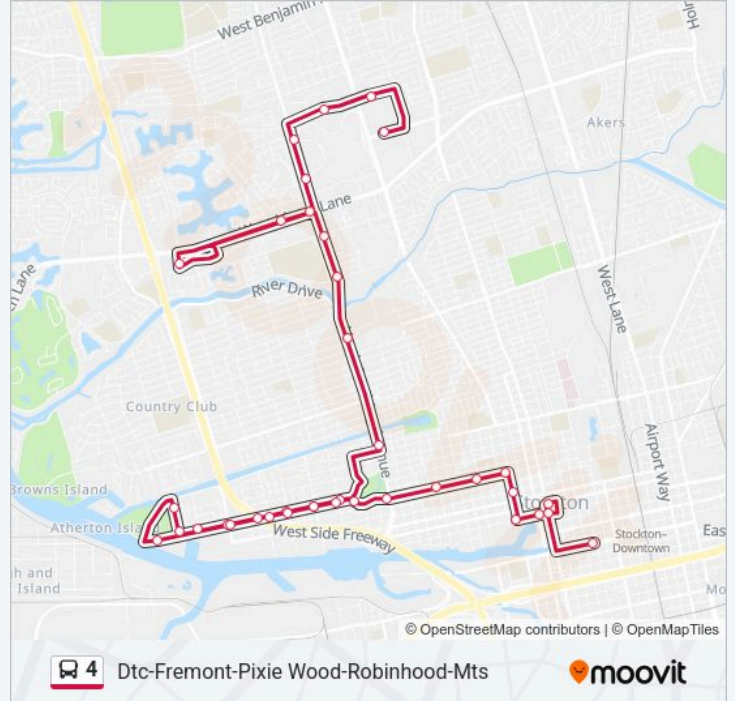

Stops: 23

Trip Duration: 40 min

Line Summary:

Pershing & Marco Polo Drive Ns Northbound

Pershing & Venetian Drive FS Northbound

Robinhood Dr & Stratford East Fs/Eb

Robinhood Dr & Pacific Arr FS Eastbound

Mall Transfer (North)

Mt Diablo Av & Wilshire Av Ns/Eb

Mt Diablo Av & Carlton Av Ns/Eb

Mt Diablo Av & San Juan Av Ns/Eb

Mt Diablo Av & Buena Vista Av NseB

Pershing Av & Elm St Ns/Nb

Pershing Av & Larry Heller FS Northbound

Pershing Av & Brookside Rd Fs/Nb

Pershing Av & Rosemarie Ns Northbound

March Ln & Pershing Av Fs/Wb

March Ln & Venetian Dr Fs/Wb

Davinci Dr & March Ns Northbound

Pershing & Marco Polo Drive Ns Northbound

Pershing & Venetian Drive FS Northbound

Robinhood Dr & Stratford East Fs/Eb

Robinhood Dr & Pacific Arr FS Eastbound

Mall Transfer (North)

Direction: Mts-Pershing-Pixie Wood-Fremont-Dtc

38 stops

[VIEW LINE SCHEDULE](#)

Mall Transfer (North)

Robinhood Dr & Stratford East Ns/Wb