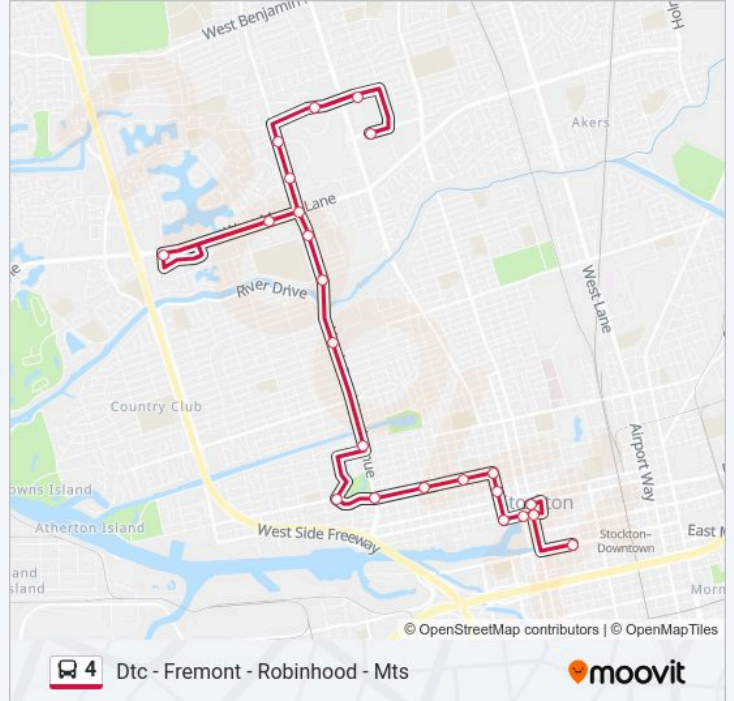

Use the Moovit App to find the closest 4 bus station near you and find out when is the next 4 bus arriving.

Direction: Dtc - Fremont - Robinhood - Mts

23 stops

[VIEW LINE SCHEDULE](#)

- Dtc Weber Ave
- El Dorado & Fremont Fsnb
- Oak St & El Dorado St FS Eb
- Fremont St & Center St Ns/Wb
- Fremont St & Madison St Ns/Wb
- Madison St & Flora St Ns/Nb
- Acacia & Madison FS Wb
- Acacia & Lincoln FS Wb
- Acacia & Stockton FS Wb
- Picardy Dr & Pershing Av Fs/Wb
- Picardy Dr & Argonne Dr Ns/Wb
- Pershing Av & Elm St Ns/Nb
- Pershing Av & Larry Heller FS Nb
- Pershing Av & Brookside Rd Fs/Nb
- Pershing Av & Rosemarie Ns Nb
- March Ln & Pershing Av Fs/Wb
- March Ln & Venetian Dr Fs/Wb
- Davinci Dr & March Ns Nb
- Pershing & Marco Polo Drive Ns Nb
- Pershing & Venetian Drive FS Nb

4 bus Info

Direction: Dtc - Fremont - Robinhood - Mts

Stops: 23

Trip Duration: 40 min

Line Summary:

Robinhood Dr & Stratford East Fs/Eb

Robinhood Dr & Pacific Arr FS Eb

Mall Transfer Arr (North)

Direction: Mts - Pershing - Pixie Wood - Fremont - Dtc

38 stops

[VIEW LINE SCHEDULE](#)

Mall Transfer Arr (North)

Robinhood Dr & Stratford East Ns/Wb

Robinhood Dr & Stratford West Ns/Wb

Pershing Av & Venetian FS Sb

Pershing Av & Marco Polo FS Sb

March Ln & Pershing Av Fs/Wb

March Ln & Venetian Dr Fs/Wb

Davinci Dr & March Ns Nb

Pershing Av & March Lane FS Sb

Pershing Av & Rose Marie Ln Fs/Sb

Pershing Av & Brookside Rd Fs/Sb