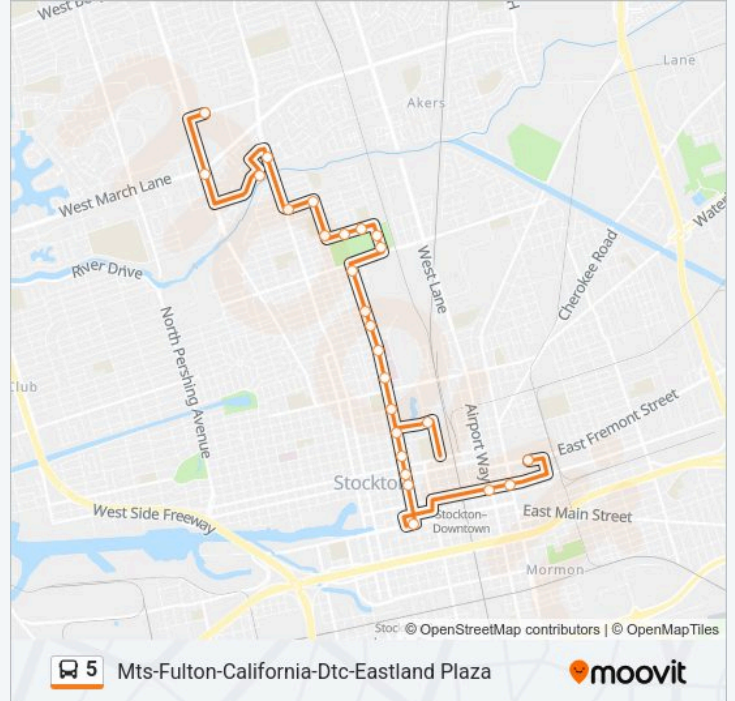

5 bus Info

Direction: Mts-Fulton-California-Dtc-Eastland Plaza

Stops: 26

Trip Duration: 55 min

Line Summary:

California St & Oak St Ns/Sb

California St & Fremont St Ns/Sb

Downtown Transit Center Weber Ave

Miner Ave & Airport Way Ns/Eb

Miner Ave & Wilson Ns Eastbound

Fremont St & Eastland Plaza Main Building
Westbound

**Direction: Eastland Plaza-Dtc-California-
University Park-Oak Park-Mts**

28 stops

[VIEW LINE SCHEDULE](#)

Fremont St & Eastland Plaza Main Building
Westbound

Wilson Wy & Lindsay St FS Southbound

Miner Ave & Sierra Nevada FS Westbound

Miner Ave & Airport Way FS Westbound

Stanislaus & Miner Av FS Southbound

Downtown Transit Center Weber Ave

Stops: 28

Trip Duration: 46 min

Line Summary:

Alvarado & Alpine Fs/Nb

Alvarado & Fulton Ns/Nb

Fulton @ 517 Fulton Mb/Wb

Fulton & Sutter Ns/Wb

Essex St & Sutter Fs/Wb