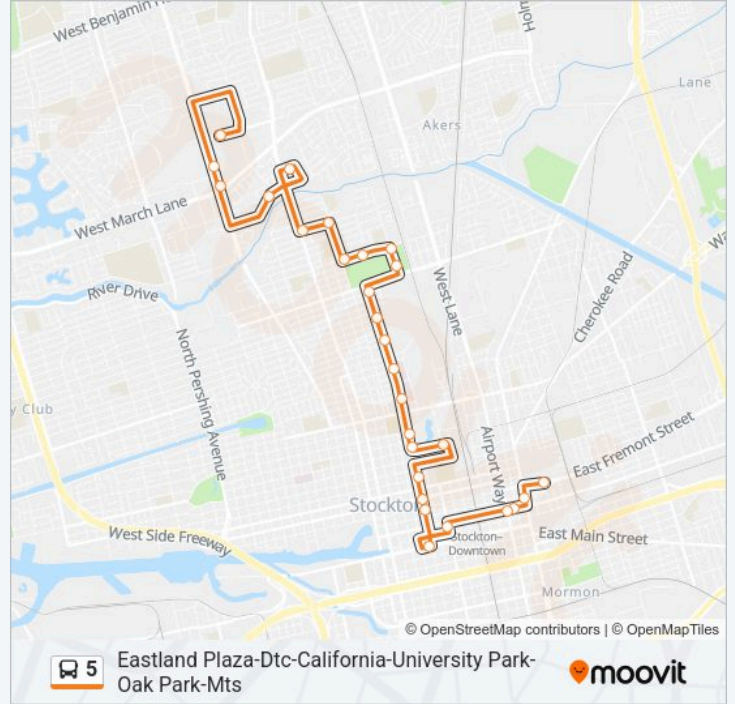

Pacific Av & March Fs/Sb

Bianchi Rd & Claremont Ave Ns Eastbound

El Dorado & Jamestown Fs/Sb

Essex St & El Dorado St FS Eastbound

Essex St & Sutter St Ns/Eb

Sutter & Fulton Ns/Sb

Fulton @ 571 Fulton Mb/Eb

Fulton & Stanislaus Fs/Eb

Miner Ave & Airport Way Ns/Eb

Miner Ave & Wilson Ns Eastbound

Fremont St & Eastland Plaza Main Building
Westbound

**Direction: Eastland Plaza-Dtc-California-
University Park-Oak Park-Mts**

28 stops

[VIEW LINE SCHEDULE](#)

Stops: 28

Trip Duration: 46 min

Line Summary:

Alvarado & Alpine Fs/Nb

Alvarado & Fulton Ns/Nb

Fulton @ 517 Fulton Mb/Wb

Fulton & Sutter Ns/Wb

Essex St & Sutter Fs/Wb

Essex St & El Dorado Ns Westbound

Jamestown & Shelley Fs/Eb

Bianchi Rd & Ebbet Pl FS Westbound

Pacific Av & March Ln Fs/Nb

Pacific Av & Weberstown Ent Mb/Nb

Mall Transfer (North)

5 bus time schedules and route maps are available in an offline PDF at moovitapp.com. Use the Moovit App to see live bus times, train schedule or subway schedule, and step-by-step directions for all public transit in Stockton.